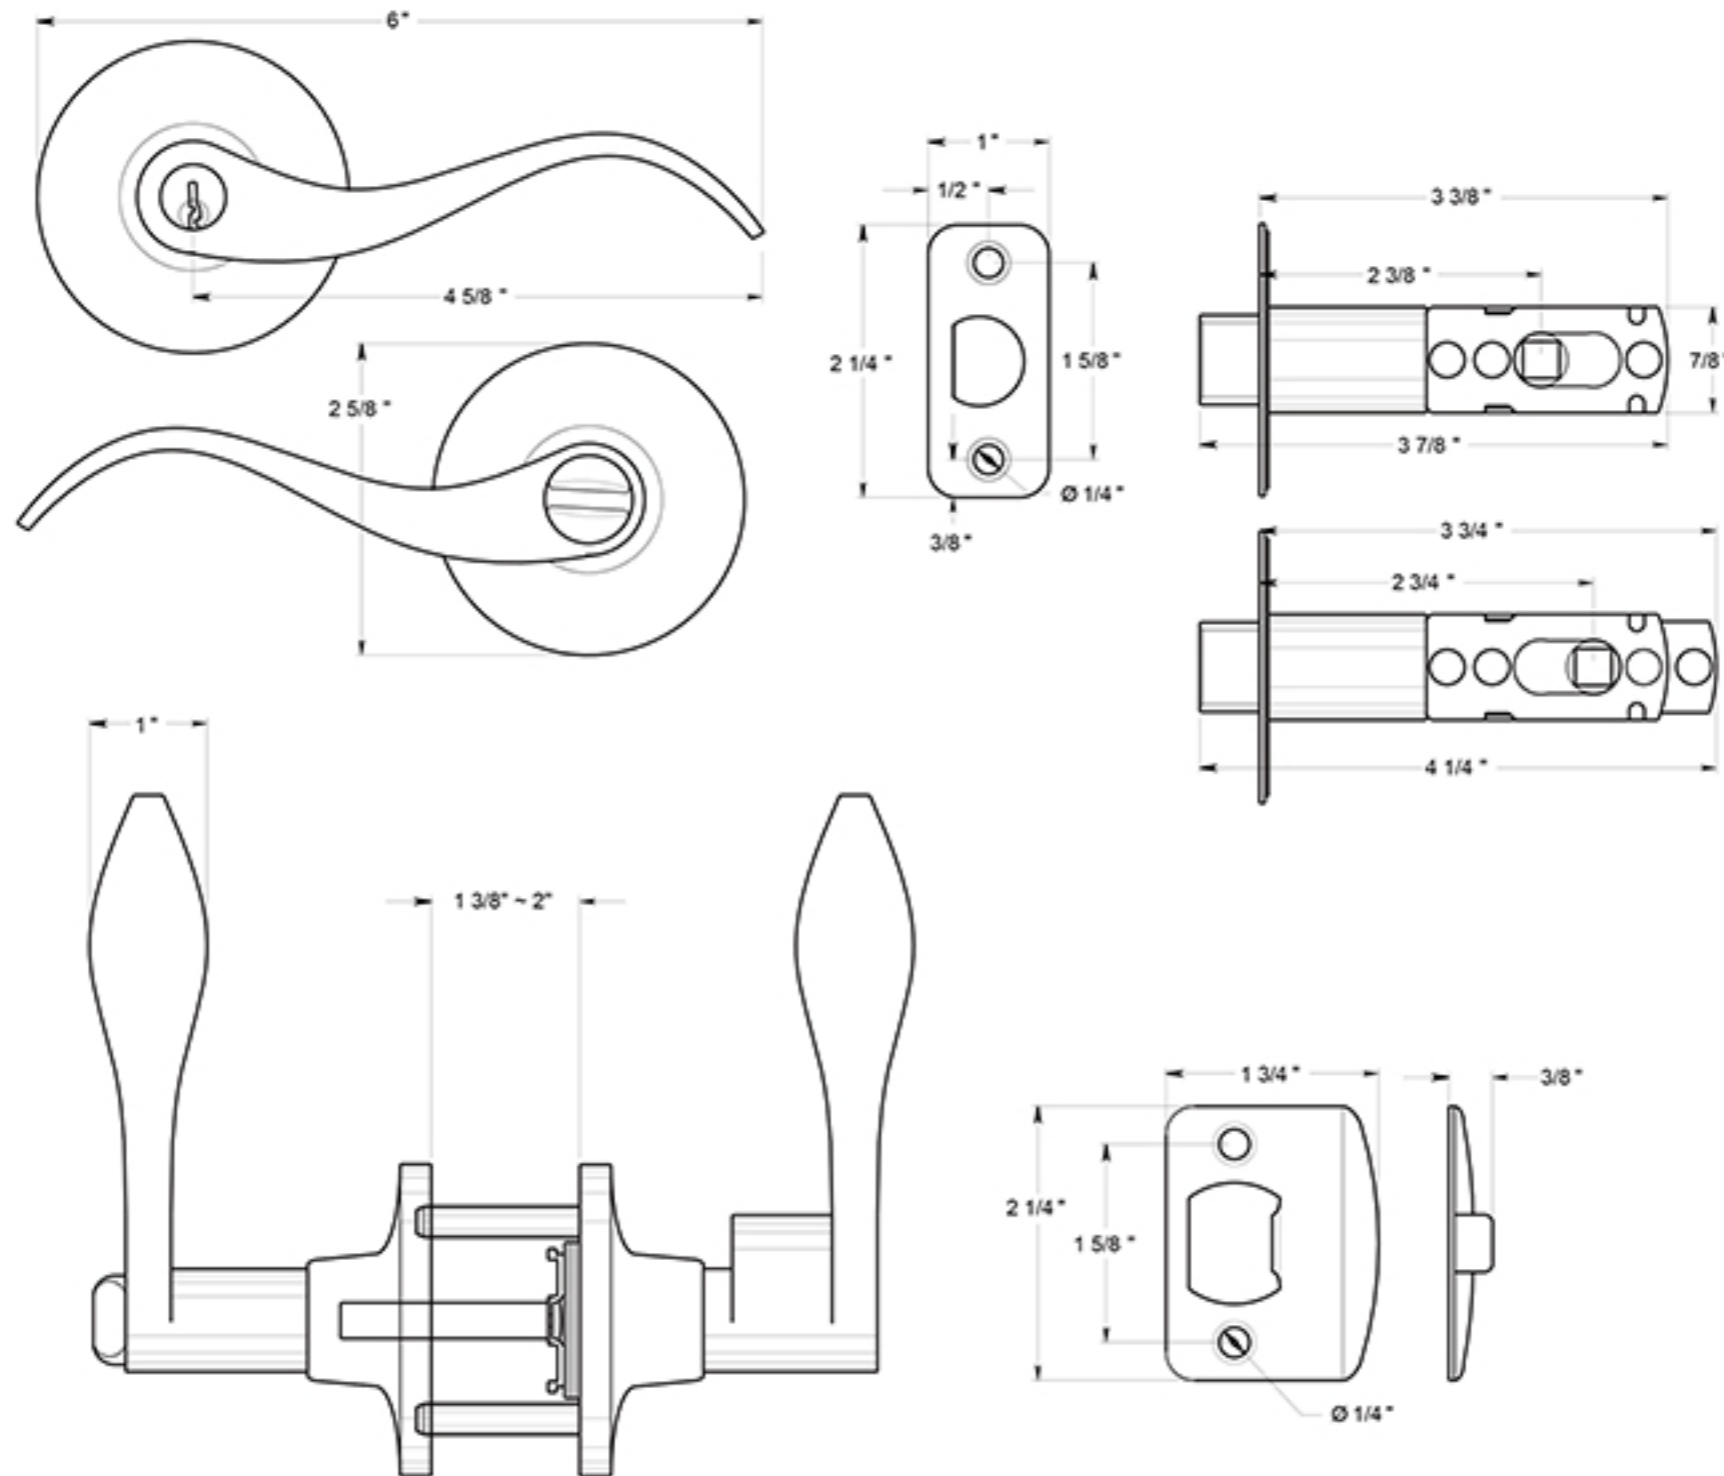

6461

SAVANNA LEVER / ENTRY / RIGHT HAND / TRADITIONAL COLLECTION / STEEL & ZINC

DRAWING NOT TO SCALE

NOTE: Deltana reserves the right to constantly improve its products and is not responsible for differences between the product in-hand and the specifications contained in this drawing. We do not recommend to pre-drill holes or pre-cut woods or metals based on the drawing information if the veracity of the specifications has not been proven by the live product.