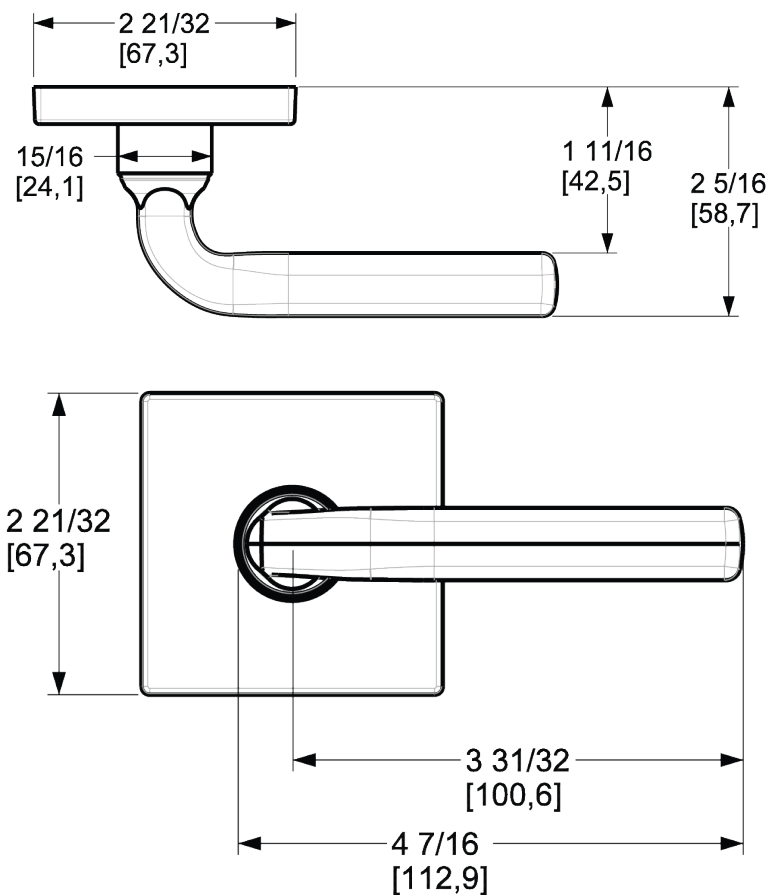

# BALDWIN®

ESTATE™

5190 LEVER W/ R017 ROSE

# 5190 LEVER W/ R017 ROSE

PRE CONFIGURED SET

## DIMENSIONS

## SPECIFICATIONS

- Solid Forged Brass Trim
- Concealed Fasteners
- 28-degree Solid Brass Latch
- 2.125" Bore x 2.375" Backset with Full Lip Strike
- 1.375"-1.75" thick doors
- PASS, PRIV, FD, HD
- UL Kit Available