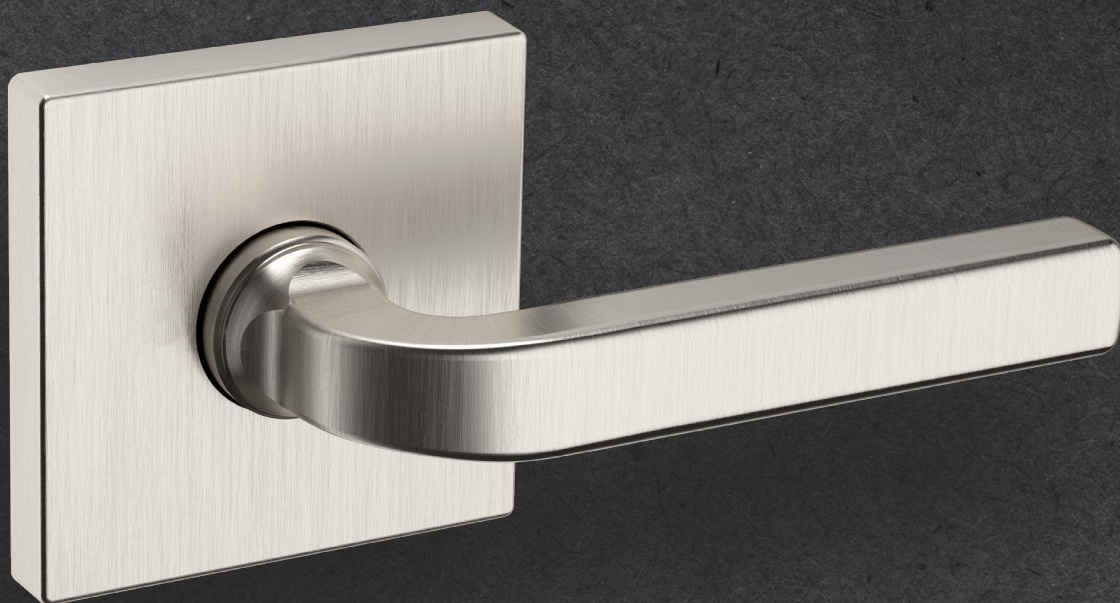

# BALDWIN®

ESTATE™

5190 LEVER W/ R017 ROSE

# 5190 LEVER W/ R017 ROSE

PRE CONFIGURED SET

## SPECIFICATIONS

- Solid Forged Brass Trim
- Concealed Fasteners
- 28-degree Solid Brass Latch
- 2.125" Bore x 2.375" Backset with Full Lip Strike
- 1.375"-1.75" thick doors
- PASS, PRIV, FD, HD
- UL Kit Available

*Lifetime  
(PVD)  
Satin  
Nickel*