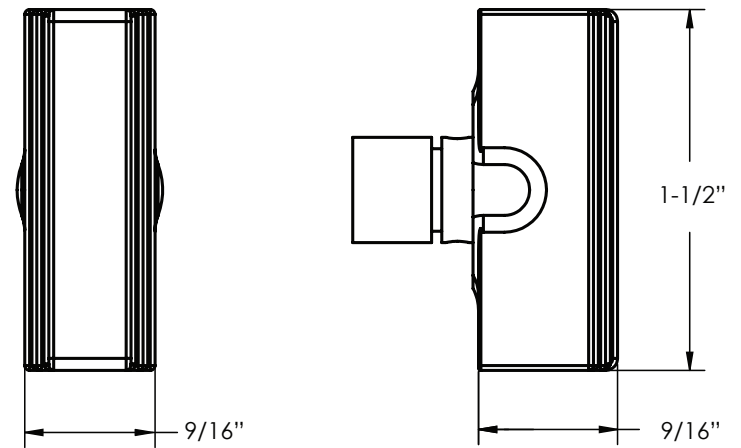

MIX MATCH THUMBTURN PRIVACY BOLT - WITH INDICATOR

EMTEK®

DISK ROSETTE
8681, 8682

WATFORD ROSETTE
8481, 8482

SQUARE ROSETTE
8581, 8582

WILSHIRE ROSETTE
8381, 8382

MIX MATCH THUMBTURN PRIVACY BOLT - THUMBTURN STYLES

EMTEK®

RECTANGULAR
REC

RECTANGULAR STEP
RES

ARCHED
ARC

ARCHED STEP
ARS

Privacy Deadbolt Strike Plate

83226