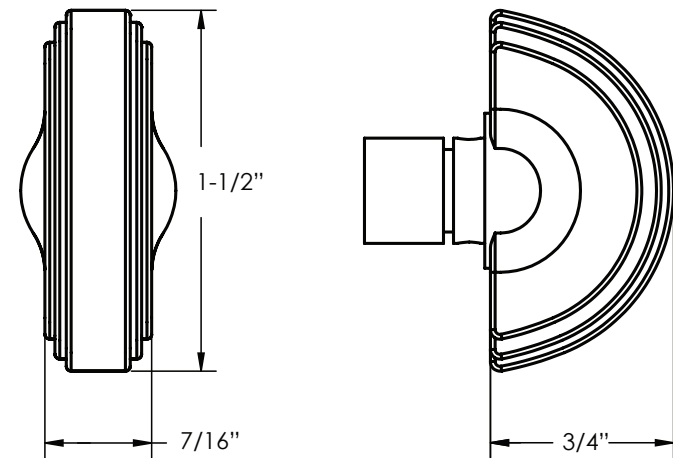

EMTEK®

RECTANGULAR
REC

RECTANGULAR STEP
RES

ARCHED
ARC

ARCHED STEP
ARS

Privacy Deadbolt Strike Plate

83226