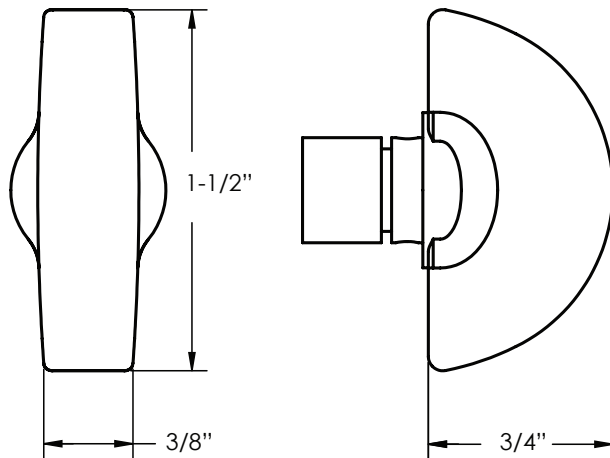

MIX MATCH THUMBTURN PRIVACY BOLT - WITH INDICATOR

EMTEK®

DISK ROSETTE
8681, 8682

WATFORD ROSETTE
8481, 8482

SQUARE ROSETTE
8581, 8582

WILSHIRE ROSETTE
8381, 8382

MIX MATCH THUMBTURN PRIVACY BOLT - THUMBTURN STYLES

EMTEK®

RECTANGULAR
REC

RECTANGULAR STEP
RES

ARCHED
ARC

ARCHED STEP
ARS

Privacy Deadbolt Strike Plate

83226