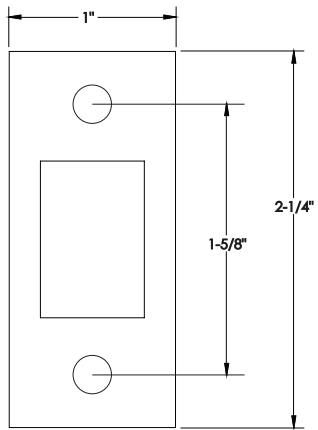

EMTEK®

RECTANGULAR
REC

RECTANGULAR STEP
RES

ARCHED
ARC

ARCHED STEP
ARS

Privacy Deadbolt Strike Plate

83226