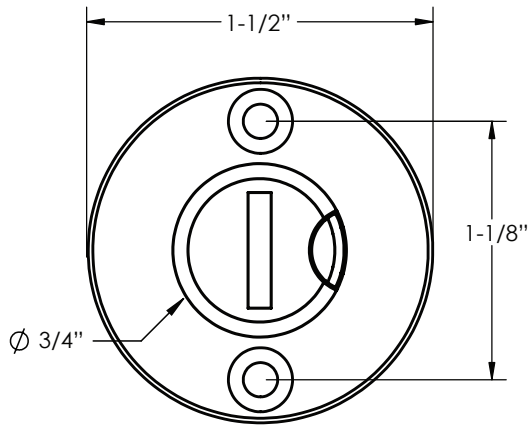

MIX MATCH THUMBTURN PRIVACY BOLT - WITH INDICATOR

EMTEK®

DISK ROSETTE
8681, 8682

WATFORD ROSETTE
8481, 8482

SQUARE ROSETTE
8581, 8582

WILSHIRE ROSETTE
8381, 8382

MIX MATCH THUMBTURN PRIVACY BOLT - THUMBTURN STYLES

EMTEK®

RECTANGULAR
REC

RECTANGULAR STEP
RES

ARCHED
ARC

ARCHED STEP
ARS

Privacy Deadbolt Strike Plate

83226