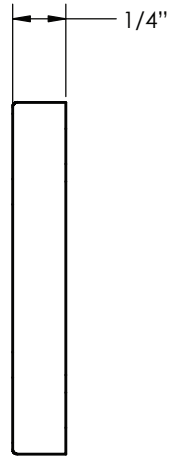

MIX MATCH THUMBTURN PRIVACY BOLT - WITH INDICATOR

EMTEK®

DISK ROSETTE
8681, 8682

WATFORD ROSETTE
8481, 8482

SQUARE ROSETTE
8581, 8582

WILSHIRE ROSETTE
8381, 8382

MIX MATCH THUMBTURN PRIVACY BOLT - THUMBTURN STYLES

EMTEK®

RECTANGULAR
REC

RECTANGULAR STEP
RES

ARCHED
ARC

ARCHED STEP
ARS

Privacy Deadbolt Strike Plate

83226