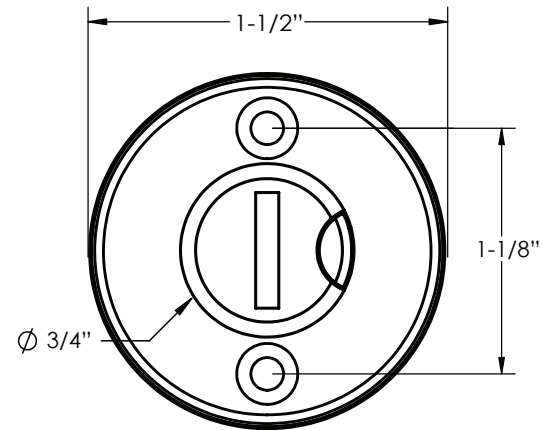

MIX MATCH THUMBTURN PRIVACY BOLT - WITH INDICATOR

EMTEK®

DISK ROSETTE
8681, 8682

WATFORD ROSETTE
8481, 8482

SQUARE ROSETTE
8581, 8582

WILSHIRE ROSETTE
8381, 8382

MIX MATCH THUMBTURN PRIVACY BOLT - THUMBTURN STYLES

EMTEK®

RECTANGULAR
REC

RECTANGULAR STEP
RES

ARCHED
ARC

ARCHED STEP
ARS

Privacy Deadbolt Strike Plate

83226