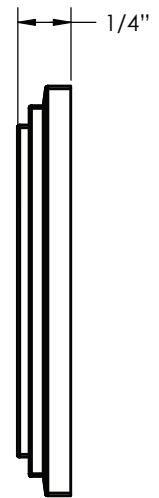

MIX MATCH THUMBTURN PRIVACY BOLT - WITH INDICATOR

EMTEK®

DISK ROSETTE
8681, 8682

WATFORD ROSETTE
8481, 8482

SQUARE ROSETTE
8581, 8582

WILSHIRE ROSETTE
8381, 8382

MIX MATCH THUMBTURN PRIVACY BOLT - THUMBTURN STYLES

EMTEK®

RECTANGULAR
REC

RECTANGULAR STEP
RES

ARCHED
ARC

ARCHED STEP
ARS

Privacy Deadbolt Strike Plate

83226