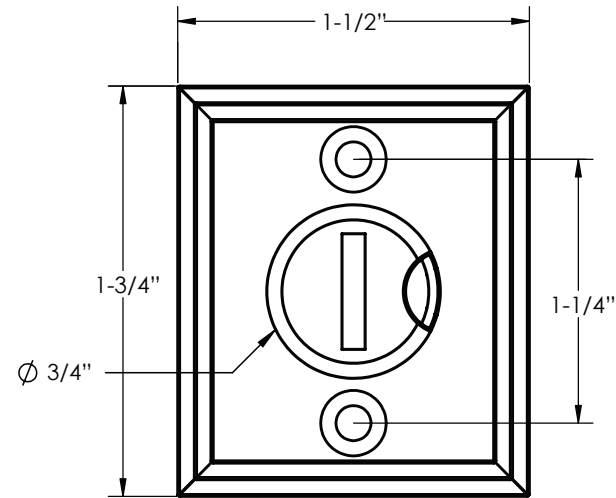

MIX MATCH THUMBTURN PRIVACY BOLT - WITH INDICATOR

EMTEK®

DISK ROSETTE
8681, 8682

WATFORD ROSETTE
8481, 8482

SQUARE ROSETTE
8581, 8582

WILSHIRE ROSETTE
8381, 8382

MIX MATCH THUMBTURN PRIVACY BOLT - THUMBTURN STYLES

EMTEK®

RECTANGULAR
REC

RECTANGULAR STEP
RES

ARCHED
ARC

ARCHED STEP
ARS

Privacy Deadbolt Strike Plate

83226