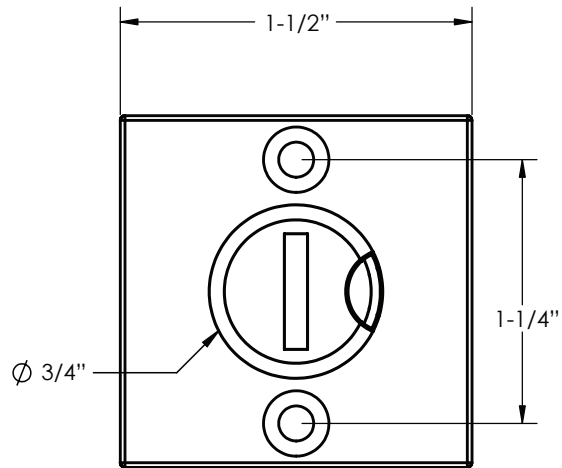

MIX MATCH THUMBTURN PRIVACY BOLT - WITH INDICATOR

EMTEK®

DISK ROSETTE
8681, 8682

WATFORD ROSETTE
8481, 8482

SQUARE ROSETTE
8581, 8582

WILSHIRE ROSETTE
8381, 8382

MIX MATCH THUMBTURN PRIVACY BOLT - THUMBTURN STYLES

EMTEK®

RECTANGULAR
REC

RECTANGULAR STEP
RES

ARCHED
ARC

ARCHED STEP
ARS

Privacy Deadbolt Strike Plate

83226