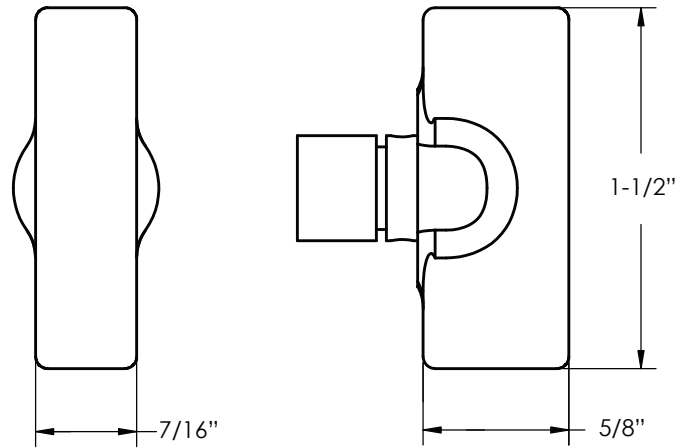

MIX MATCH THUMBTURN PRIVACY BOLT - WITH INDICATOR

EMTEK®

DISK ROSETTE
8681, 8682

WATFORD ROSETTE
8481, 8482

SQUARE ROSETTE
8581, 8582

WILSHIRE ROSETTE
8381, 8382

MIX MATCH THUMBTURN PRIVACY BOLT - THUMBTURN STYLES

EMTEK®

RECTANGULAR
REC

RECTANGULAR STEP
RES

ARCHED
ARC

ARCHED STEP
ARS

Privacy Deadbolt Strike Plate

83226