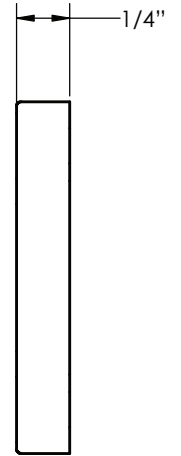

MIX MATCH THUMBTURN PRIVACY BOLT - WITH INDICATOR

EMTEK®

DISK ROSETTE
8681, 8682

WATFORD ROSETTE
8481, 8482

SQUARE ROSETTE
8581, 8582

WILSHIRE ROSETTE
8381, 8382

MIX MATCH THUMBTURN PRIVACY BOLT - THUMBTURN STYLES

EMTEK®

RECTANGULAR
REC

RECTANGULAR STEP
RES

ARCHED
ARC

ARCHED STEP
ARS

Privacy Deadbolt Strike Plate

83226