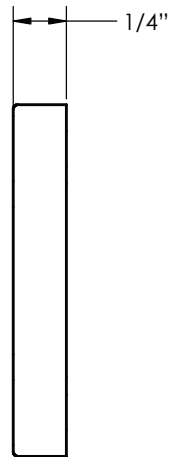

MIX MATCH THUMBTURN PRIVACY BOLT - WITH INDICATOR

EMTEK®

DISK ROSETTE
8681, 8682

WATFORD ROSETTE
8481, 8482

SQUARE ROSETTE
8581, 8582

WILSHIRE ROSETTE
8381, 8382

MIX MATCH THUMBTURN PRIVACY BOLT - THUMBTURN STYLES

EMTEK®

RECTANGULAR
REC

RECTANGULAR STEP
RES

ARCHED
ARC

ARCHED STEP
ARS

Privacy Deadbolt Strike Plate

83226