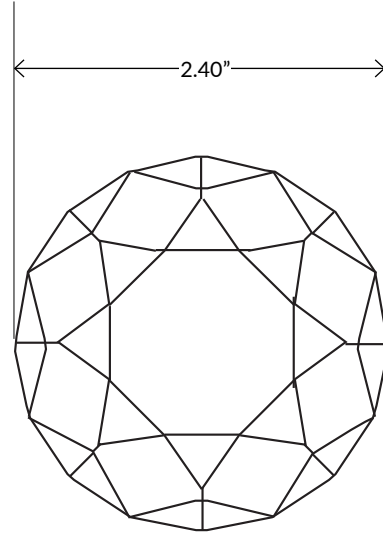

Brilliant Crystal Knob

Brilliant Crystal Knob in Polished Nickel

TECHNICAL SPECIFICATIONS

Collection:	Crystal
Dimensions:	2.40" Dia.
Projection:	2.63"
Material:	Lead-free Crystal on Solid Forged Brass Base