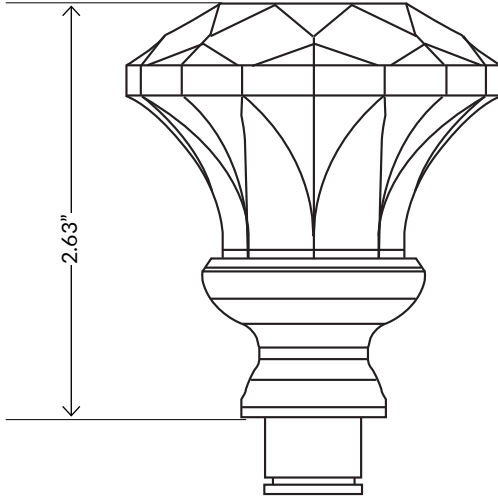

Brilliant Crystal Knob

Brilliant Crystal Knob in Polished Nickel

TECHNICAL SPECIFICATIONS

Collection:	Crystal
Dimensions:	2.40" Dia.
Projection:	2.63"
Material:	Lead-free Crystal on Solid Forged Brass Base