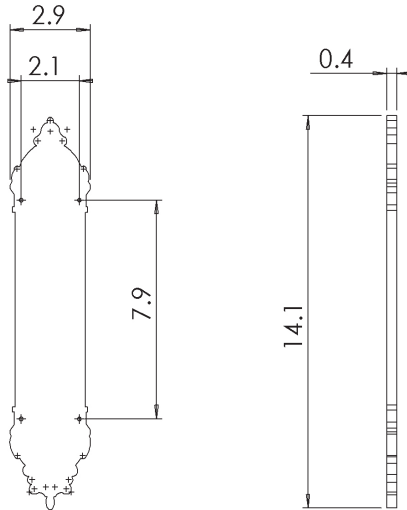

New Orleans Pushplate (SM)

- > Collection: Nostalgic
- > Design code: PSHNOS
- > Material: Solid Forged Brass

Available Finishes