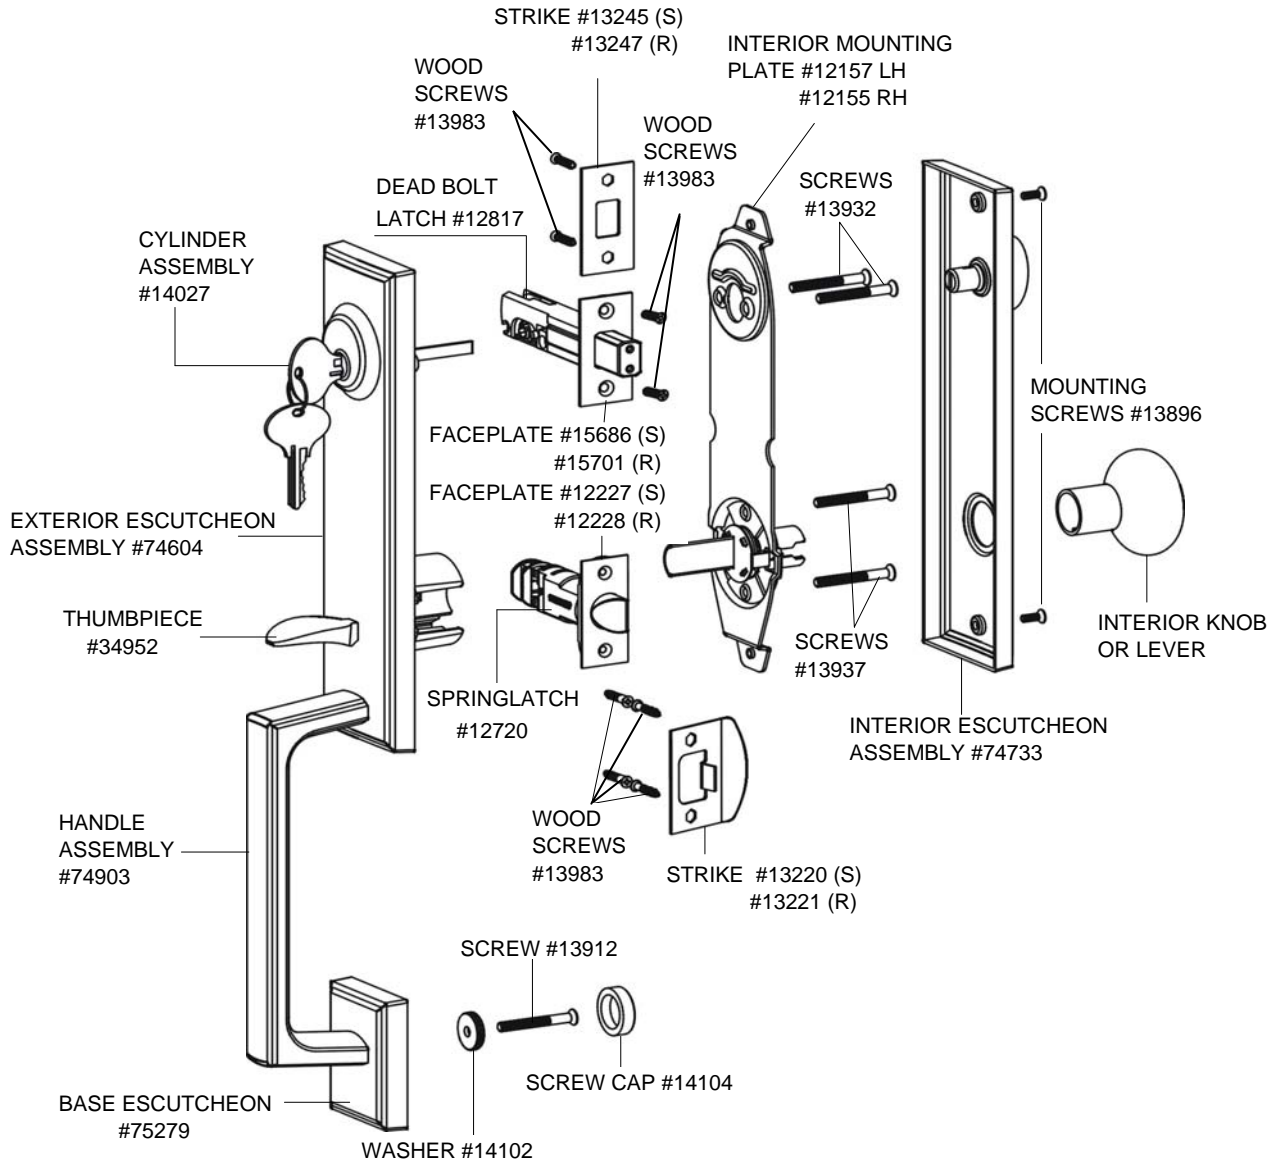

**Woodward I**

6681 Single Cylinder

**Note:** Exterior Handle Assembly and Interior Assembly accomodates standard door thickness 1 3/4" to 2" (44-51 mm)

\* Finishes available: (N, 1)

<b>Cylinder Assembly</b>			
	<b>Single</b>	<b>Double</b>	<b>Dummy</b>
Cylinder Assembly	14027	14746	N/A
Cylinder Tailpiece	14568	14745	N/A
Cylinder Retaining Screw	13910	13910	13910
Cylinder Cap	14247	14247	14247
Cylinder Pin Drive	14041	14041	14041

<b>Latch &amp; Strike Screws</b>	
Wood Door & Jamb (8 Each)	13983
Metal Door & Jamb (8 Each)	13903
3" Wood Screw (2 Each)	13969
<b>Knob &amp; Lever Styles</b>	
<b>Interior Knob/Lever</b>	<b>Style</b>
12013	Impresa Knob
12912	Non-Handed Utica Lever