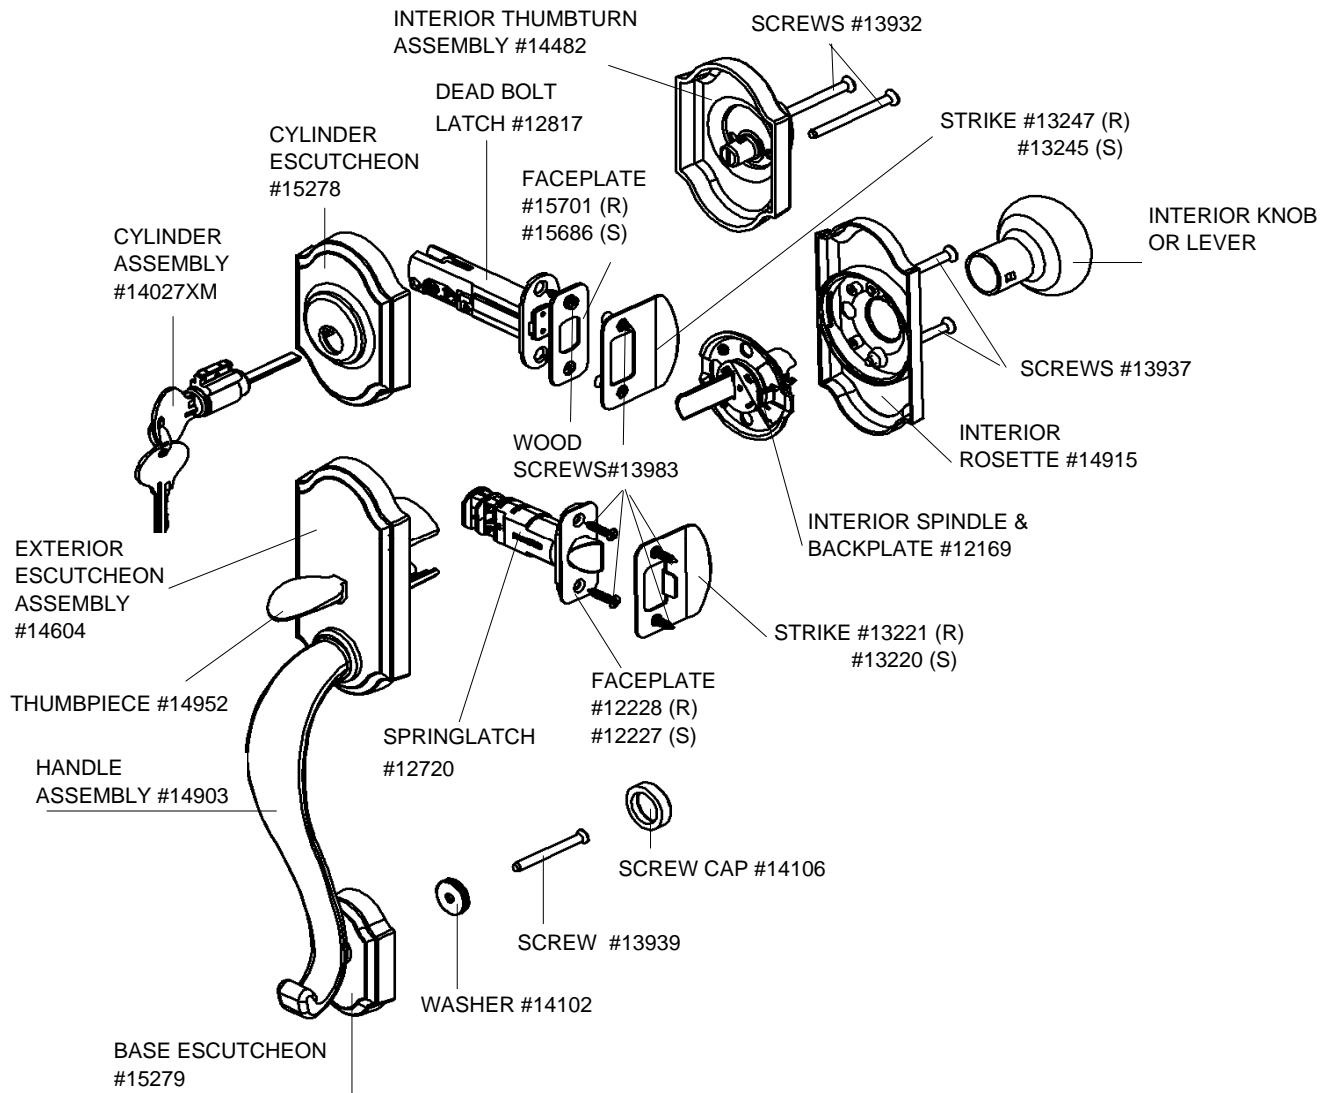

**Castletown**

7625 Single Cylinder with Premiere Interior

\* Finish available in (R, H, 1,2, P)

**Note:** Exterior Handle Assembly & Interior Assembly accomodates standard door thickness 1 3/4" to 2" (44-51 mm)

<b>Latch &amp; Strike Screws</b>	
Wood Door & Jamb (8 Each)	13983
Metal Door & Jamb (8 Each)	13903
3" Wood Screw (4 Each)	13969

	<b>Cylinder Assembly</b>			<b>Knobs &amp; Levers</b>	
	<b>Single</b>	<b>Double</b>	<b>Dummy</b>	<b>Interior Knob/Lever</b>	<b>Knob/Lever Style</b>
Cylinder Assembly	14027XM	14746XM	N/A	12219	Wexford Knob
Cylinder Tailpiece	14568	14745	N/A	12283	Durham Knob
Cylinder Retaining Screw	13910	13910	13910	12230	Right Hand Carlow Lever
Cylinder Cap	14247	14247	14247	12215	Left Hand Carlow Lever
Cylinder Pin Drive	14041	14041	14041	12301	Non-Handed Waterford Lever
				12305	Non-Handed Monaghan Lever