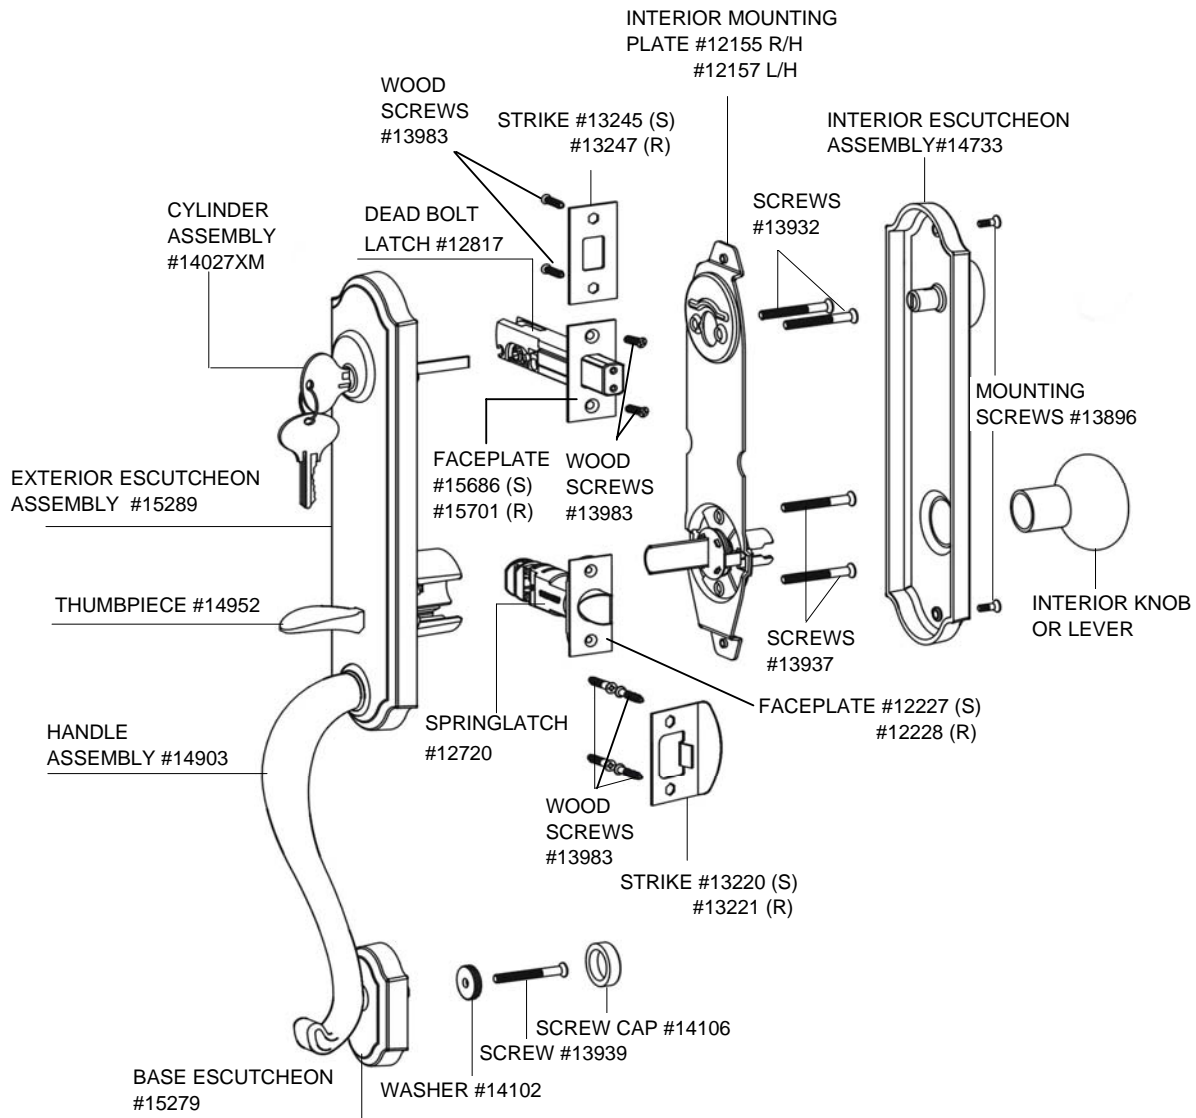

Stonebriar

7631 Single Cylinder

* Finishes available: (R, H, 1, 2, P)

Note: Exterior Handle Assembly & Interior Assembly accomodates standard door thickness 1 3/4" to 2" (44-51 mm)

Latch & Strike Screws	
Wood Door & Jamb (8 Each)	13983
Metal Door & Jamb (8 Each)	13903
3" Wood Screw (2 Each)	13969

Cylinder Assembly	Cylinder Assembly			Knobs & Levers	
	Single	Double	Dummy	Interior Knob/Lever	Knob/Lever Style
Cylinder Assembly	14027xM	14746XM	N/A	12219	Wexford Knob
Cylinder Tailpiece	14568	14745	N/A	12283	Durham Knob
Cylinder Retaining Screw	13910	13910	13910	12230	Right Hand Carlow Lever
Cylinder Cap	14247	14247	14247	12215	Left Hand Carlow Lever
Cylinder Pin Drive	14041	14041	14041	12301	Non-Handed Waterford Lever
				12305	Non-Handed Monaghan Lever