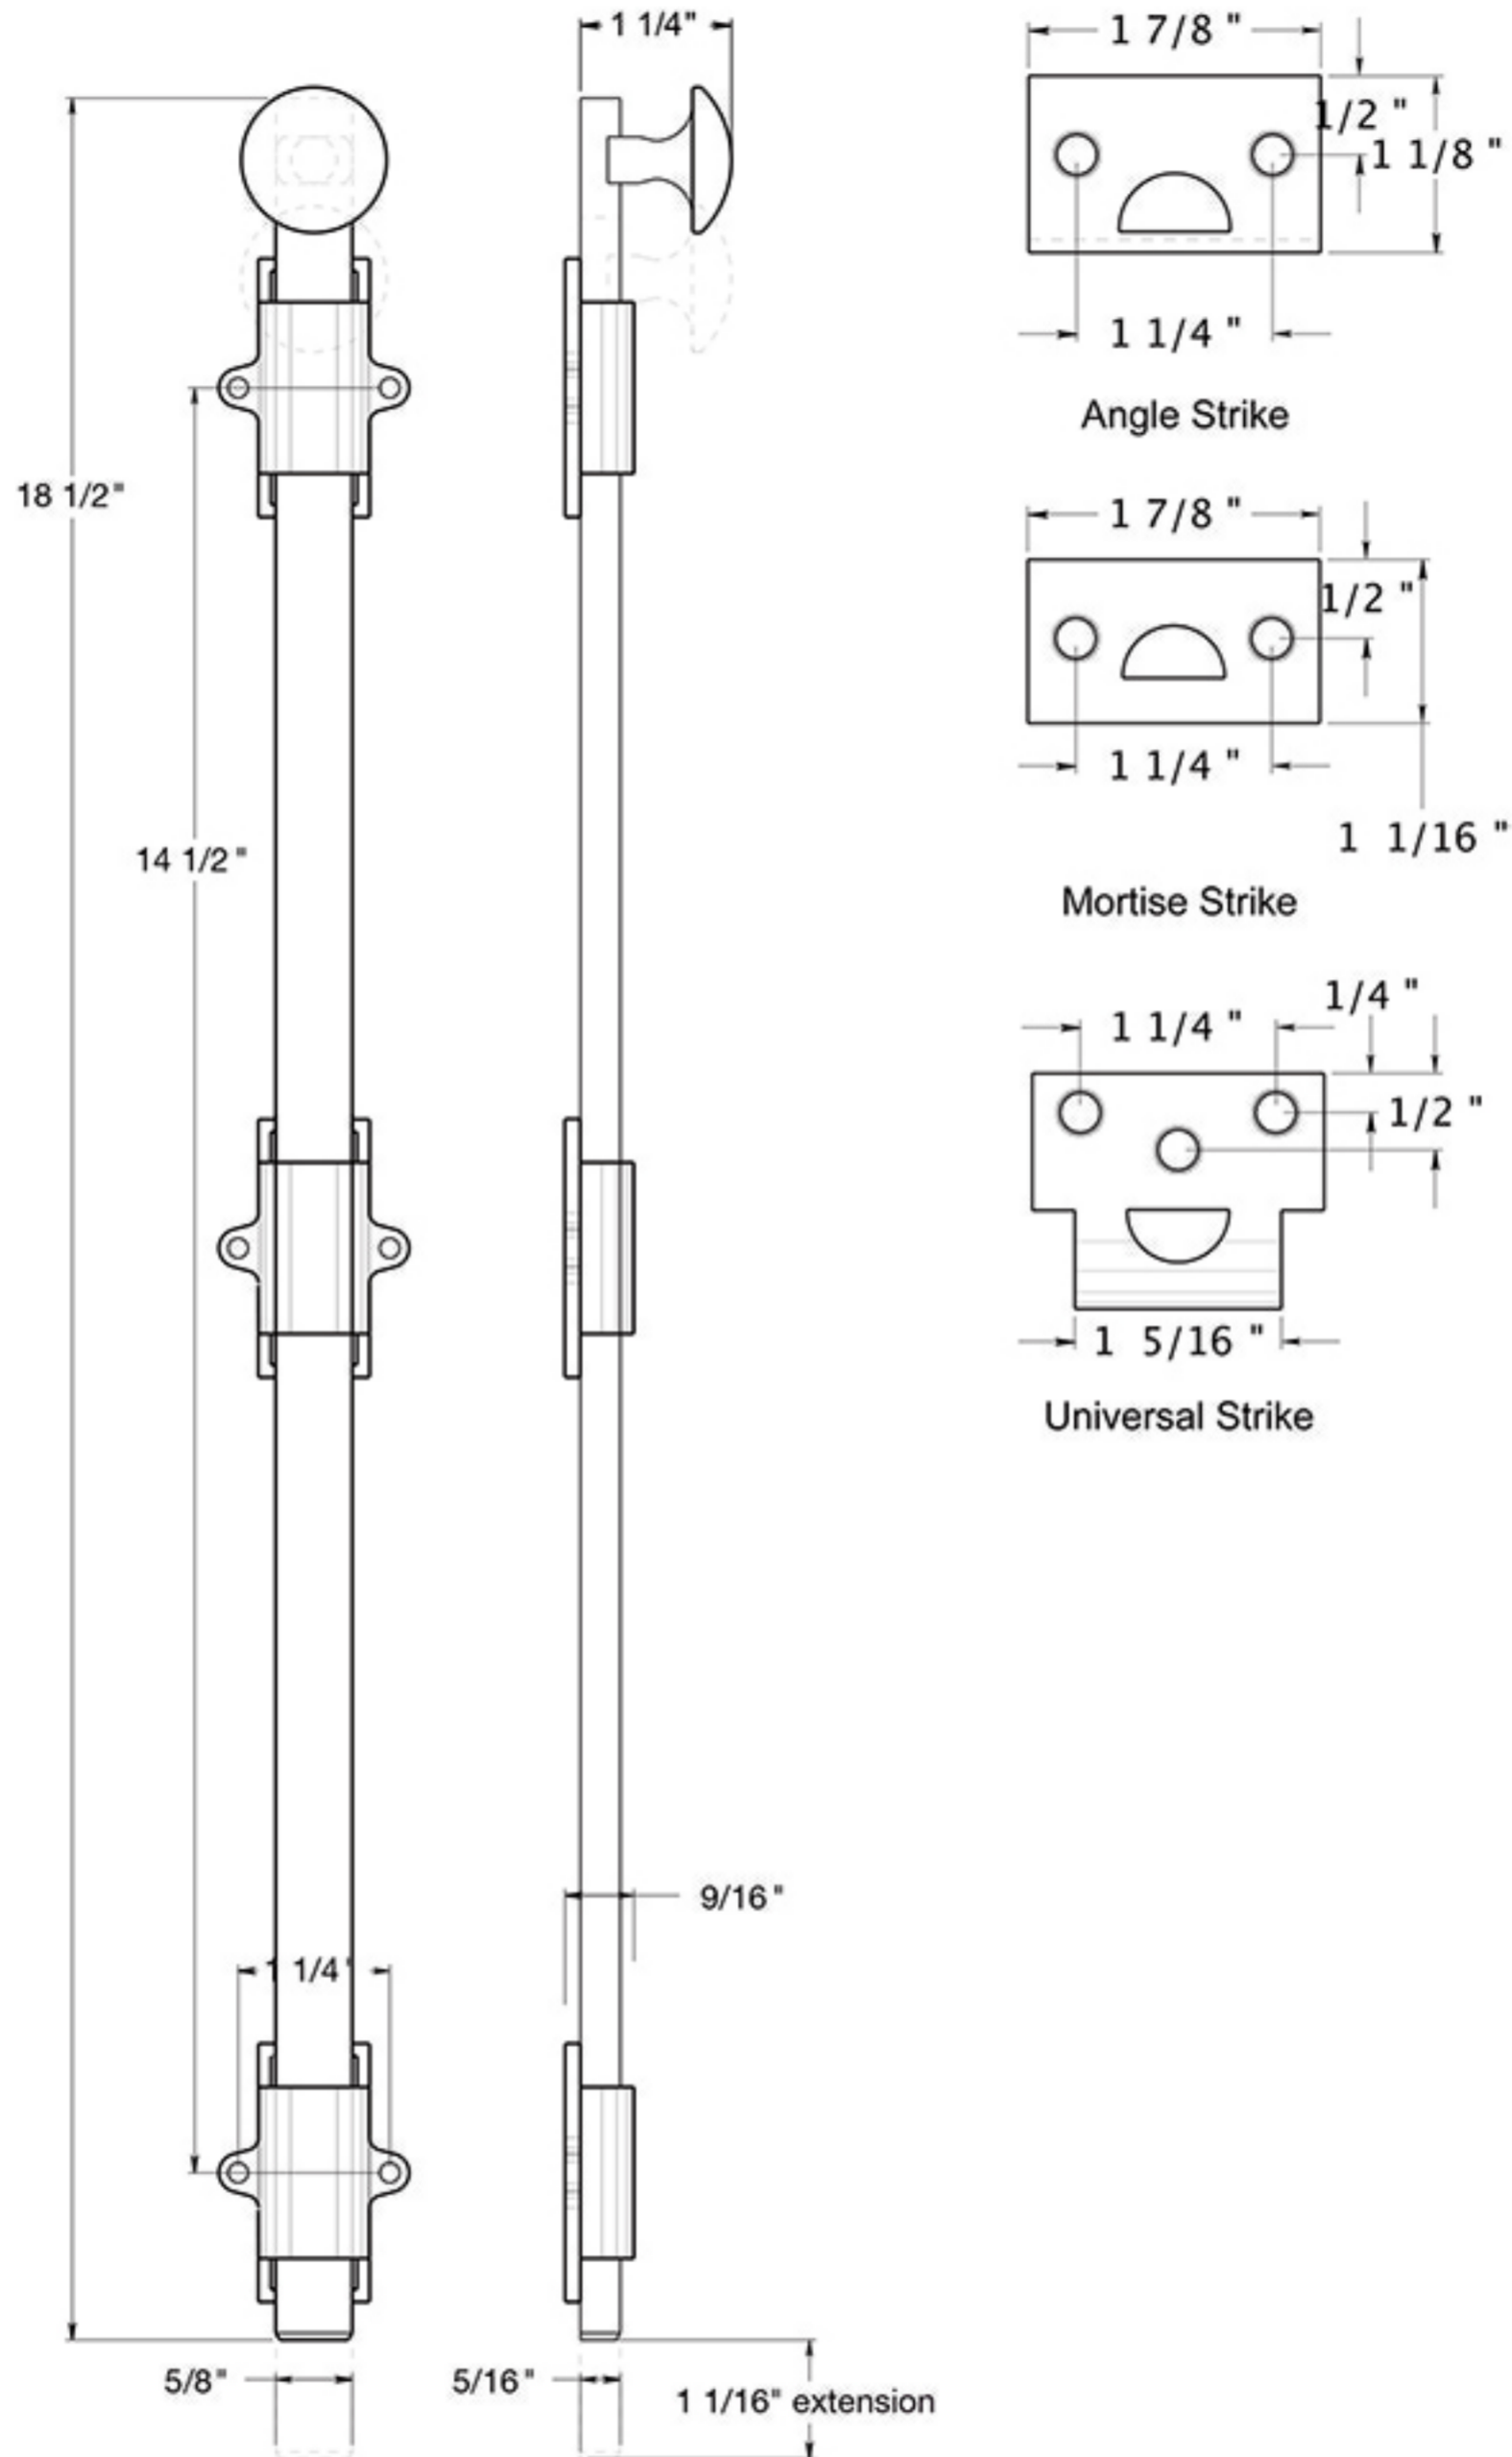

# 18SB

18" SURFACE BOLT / HD / SOLID BRASS

**DRAWING NOT TO SCALE**

NOTE: Deltana reserves the right to constantly improve its products and is not responsible for differences between the product in-hand and the specifications contained in this drawing. We do not recommend to pre-drill holes or pre-cut woods or metals based on the drawing information if the veracity of the specifications has not been proven by the live product.