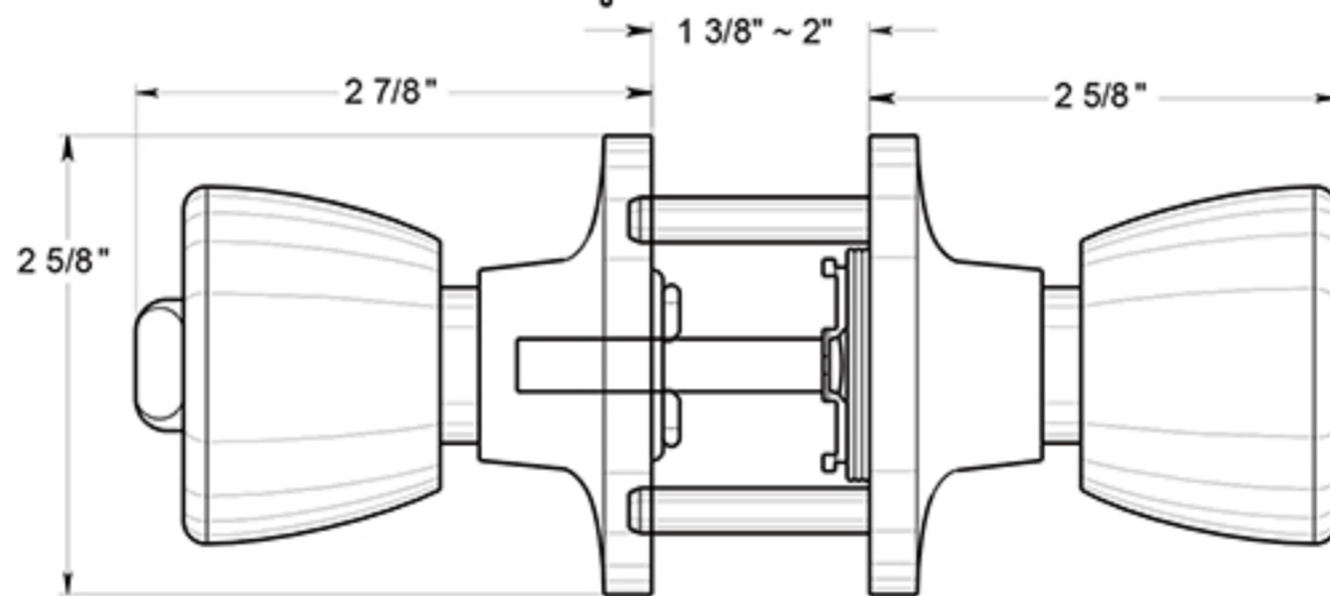

6111

ST THOMAS KNOB / ENTRY
TRADITIONAL COLLECTION / STEEL & ZINC

DRAWING NOT TO SCALE

NOTE: Deltana reserves the right to constantly improve its products and is not responsible for differences between the product in-hand and the specifications contained in this drawing. We do not recommend to pre-drill holes or pre-cut woods or metals based on the drawing information if the veracity of the specifications has not been proven by the live product.