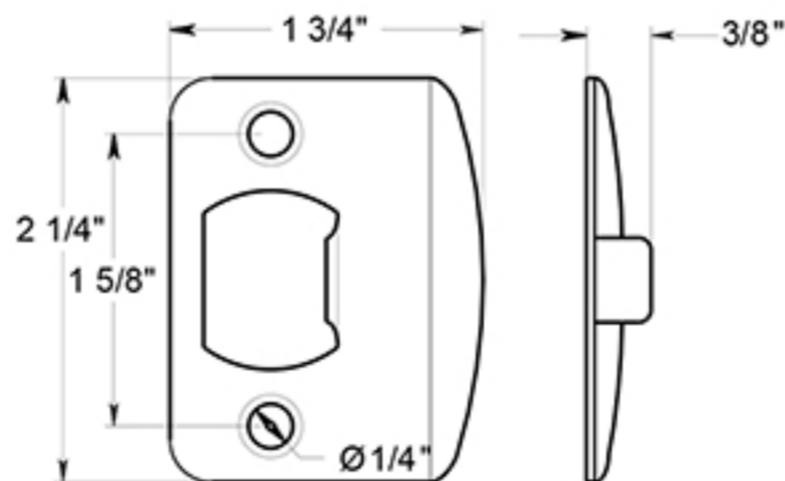

6111

ST THOMAS KNOB / ENTRY
TRADITIONAL COLLECTION / STEEL & ZINC

DRAWING NOT TO SCALE

NOTE: Deltana reserves the right to constantly improve its products and is not responsible for differences between the product in-hand and the specifications contained in this drawing. We do not recommend to pre-drill holes or pre-cut woods or metals based on the drawing information if the veracity of the specifications has not been proven by the live product.