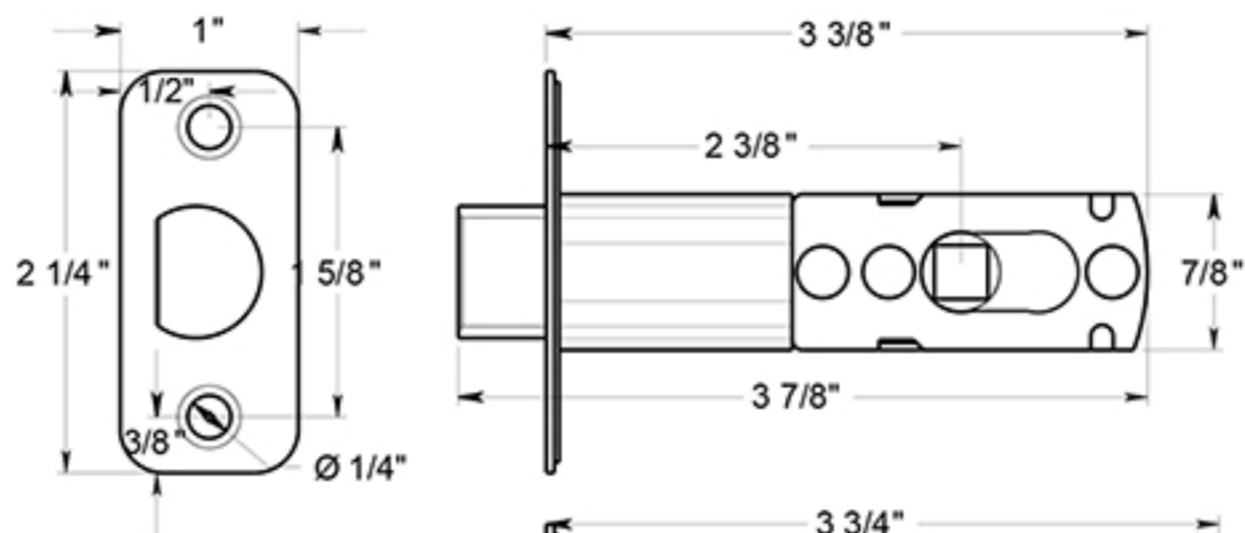

6111

ST THOMAS KNOB / ENTRY
TRADITIONAL COLLECTION / STEEL & ZINC

DRAWING NOT TO SCALE

NOTE: Deltana reserves the right to constantly improve its products and is not responsible for differences between the product in-hand and the specifications contained in this drawing. We do not recommend to pre-drill holes or pre-cut woods or metals based on the drawing information if the veracity of the specifications has not been proven by the live product.