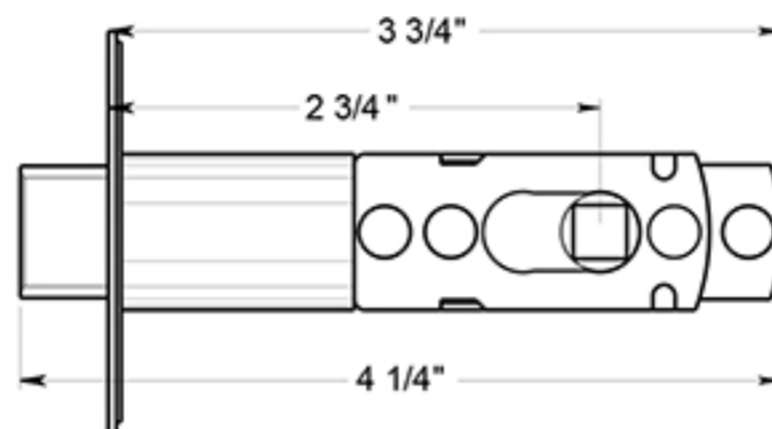

6111

ST THOMAS KNOB / ENTRY
TRADITIONAL COLLECTION / STEEL & ZINC

DRAWING NOT TO SCALE

NOTE: Deltana reserves the right to constantly improve its products and is not responsible for differences between the product in-hand and the specifications contained in this drawing. We do not recommend to pre-drill holes or pre-cut woods or metals based on the drawing information if the veracity of the specifications has not been proven by the live product.