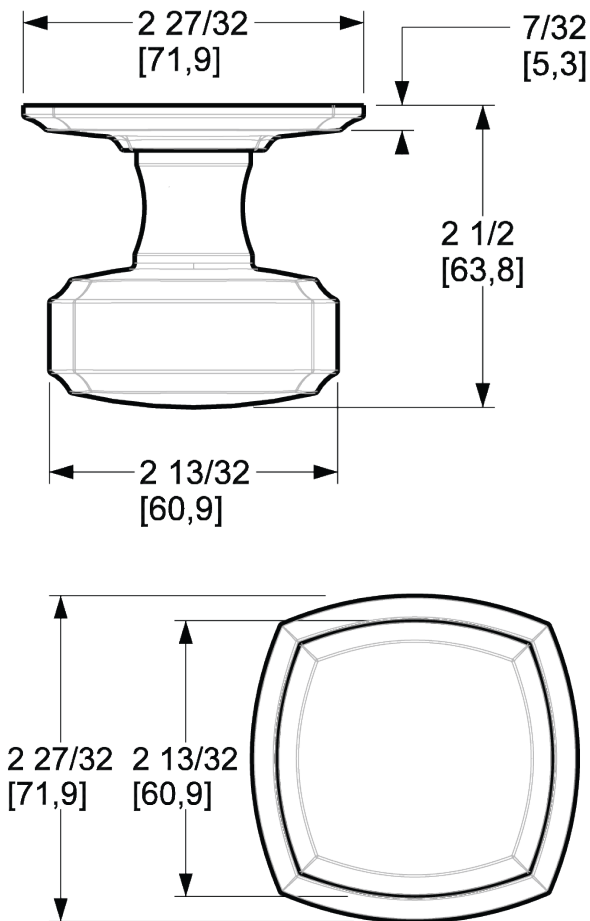

BALDWIN®

ESTATE™

5011 KNOB W/ 5058 ROSE

5011 KNOB W/ 5058 ROSE

PRE CONFIGURED SET

DIMENSIONS

SPECIFICATIONS

- Solid Forged Brass Trim
- Concealed Fasteners
- 28-degree Solid Brass Latch
- 2.125" Bore x 2.375" Backset with Full Lip Strike
- 1.375"-1.75" thick doors
- PASS, PRIV, FD, HD
- UL Kit Available