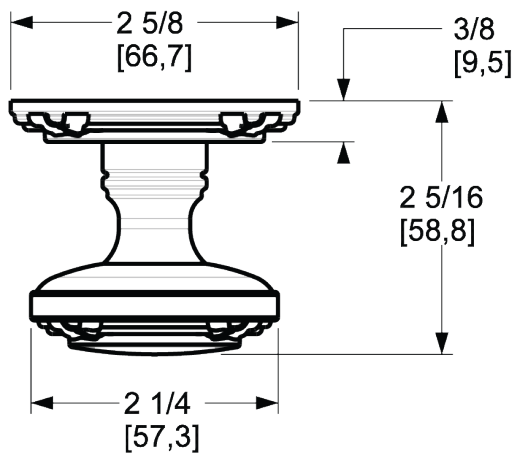

## DIMENSIONS

## SPECIFICATIONS

- Solid Forged Brass Trim
- Concealed Fasteners
- 28-degree Solid Brass Latch
- 2.125" Bore x 2.375" Backset with Full Lip Strike
- 1.375"-1.75" thick doors
- PASS, PRIV, FD, HD
- UL Kit Available

TIER 2

**056**  
Lifetime  
(PVD)  
Satin  
Nickel