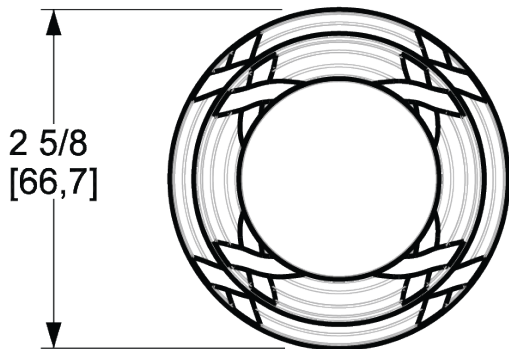

# BALDWIN®

ESTATE™

5013 KNOB W/ 5021 ROSE

## DIMENSIONS

## SPECIFICATIONS

- Solid Forged Brass Trim
- Concealed Fasteners
- 28-degree Solid Brass Latch
- 2.125" Bore x 2.375" Backset with Full Lip Strike
- 1.375"-1.75" thick doors
- PASS, PRIV, FD, HD
- UL Kit Available

TIER 2

**056**  
Lifetime  
(PVD)  
Satin  
Nickel