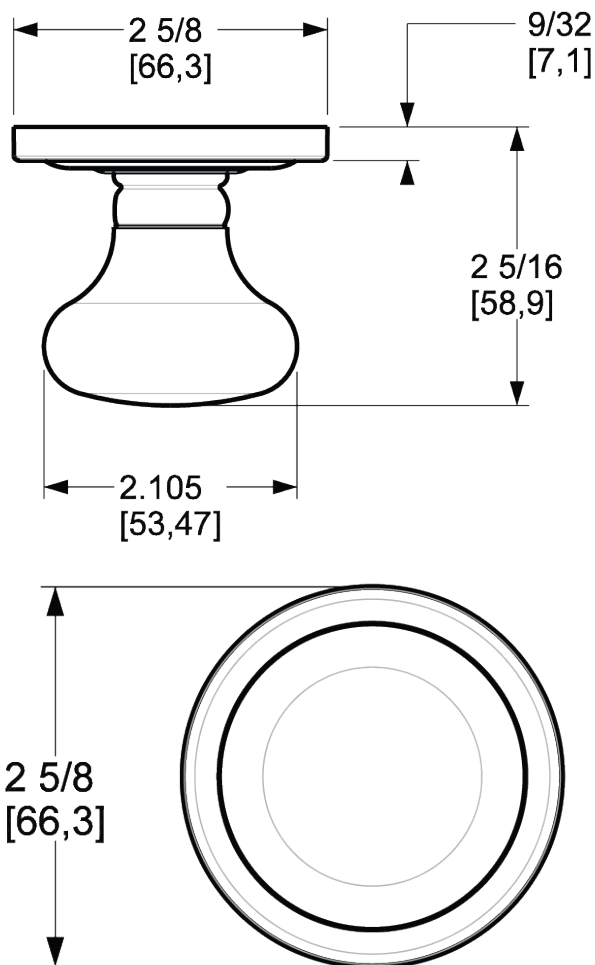

BALDWIN®

ESTATE™

5015 CLASSIC KNOB W/ 5048 ROSE

5015 CLASSIC KNOB W/ 5048 ROSE

PRE CONFIGURED SET

DIMENSIONS

SPECIFICATIONS

- Solid Forged Brass Trim
- Concealed Fasteners
- 28-degree Solid Brass Latch
- 2.125" Bore x 2.375" Backset with Full Lip Strike
- 1.375"-1.75" thick doors
- PASS, PRIV, FD, HD
- UL Kit Available