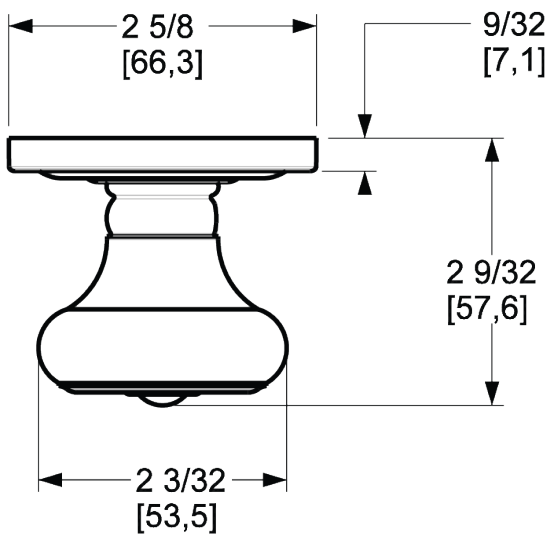

BALDWIN®

ESTATE™

5020 COLONIAL KNOB W/ 5048 ROSE

5020 COLONIAL KNOB W/ 5048 ROSE

PRE CONFIGURED SET

DIMENSIONS

SPECIFICATIONS

- Solid Forged Brass Trim
- Concealed Fasteners
- 28-degree Solid Brass Latch
- 2.125" Bore x 2.375" Backset with Full Lip Strike
- 1.375"-1.75" thick doors
- PASS, PRIV, FD, HD
- UL Kit Available