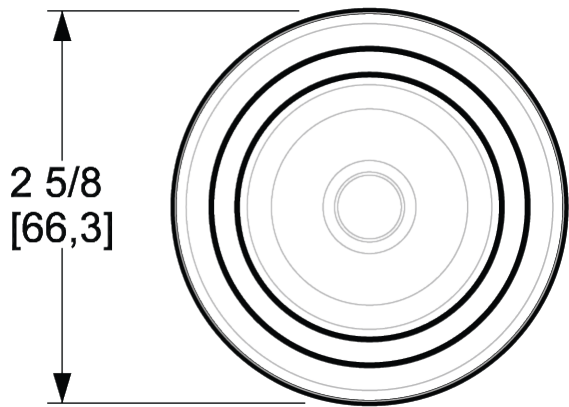

BALDWIN®

ESTATE™

5020 COLONIAL KNOB W/ 5048 ROSE

5020 COLONIAL KNOB W/ 5048 ROSE

PRE CONFIGURED SET

DIMENSIONS

SPECIFICATIONS

- Solid Forged Brass Trim
- Concealed Fasteners
- 28-degree Solid Brass Latch
- 2.125" Bore x 2.375" Backset with Full Lip Strike
- 1.375"-1.75" thick doors
- PASS, PRIV, FD, HD
- UL Kit Available