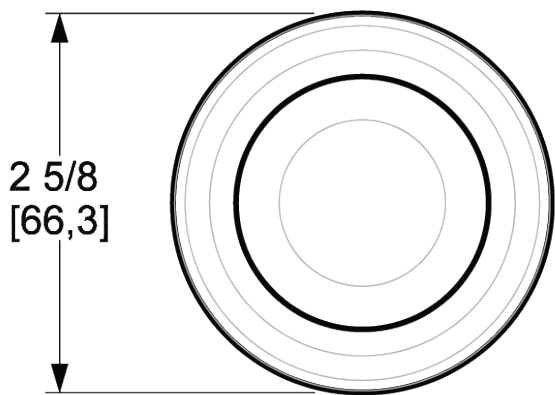

BALDWIN®

ESTATE™

5030 KNOB W/ 5048 ROSE

5030 KNOB W/ 5048 ROSE

PRE CONFIGURED SET

DIMENSIONS

SPECIFICATIONS

- Solid Forged Brass Trim
- Concealed Fasteners
- 28-degree Solid Brass Latch
- 2.125" Bore x 2.375" Backset with Full Lip Strike
- 1.375"-1.75" thick doors
- PASS, PRIV, FD, HD
- UL Kit Available

TIER 2

056
Lifetime
(PVD)
Satin
Nickel