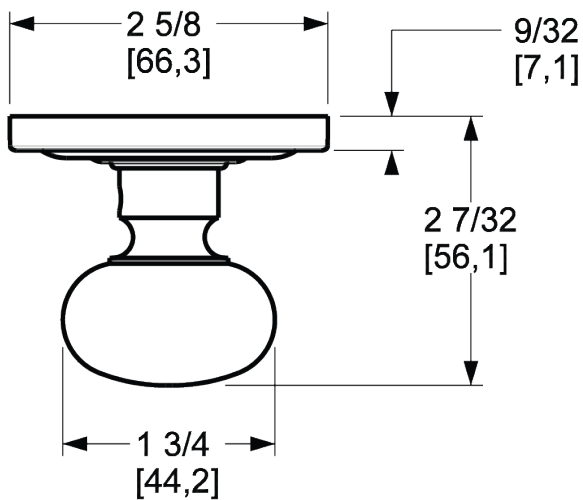

BALDWIN®

ESTATE™

5030 KNOB W/ 5048 ROSE

5030 KNOB W/ 5048 ROSE

PRE CONFIGURED SET

DIMENSIONS

SPECIFICATIONS

- Solid Forged Brass Trim
- Concealed Fasteners
- 28-degree Solid Brass Latch
- 2.125" Bore x 2.375" Backset with Full Lip Strike
- 1.375"-1.75" thick doors
- PASS, PRIV, FD, HD
- UL Kit Available

TIER 2

056
Lifetime
(PVD)
Satin
Nickel