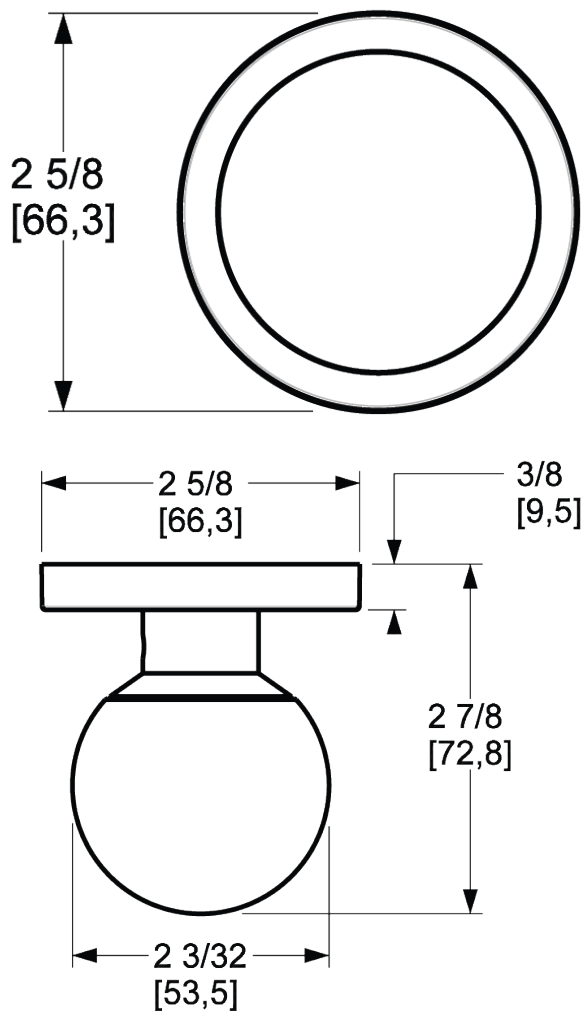

BALDWIN®

ESTATE™

5041 KNOB W/ 5046 ROSE

5041 KNOB W/ 5046 ROSE

PRE CONFIGURED SET

DIMENSIONS

SPECIFICATIONS

- Solid Forged Brass Trim
- Concealed Fasteners
- 28-degree Solid Brass Latch
- 2.125" Bore x 2.375" Backset with Full Lip Strike
- 1.375"-1.75" thick doors
- PASS, PRIV, FD, HD
- UL Kit Available

AVAILABLE FINISHES

TIER 1

102
Oil Rubbed
Bronze

150
Satin
Nickel

190
Satin
Black

260
Polished
Chrome

TIER 2

044
Lifetime
(PVD)
Satin
Brass

055
Lifetime
(PVD)
Polished
Nickel

056
Lifetime
(PVD)
Satin
Nickel