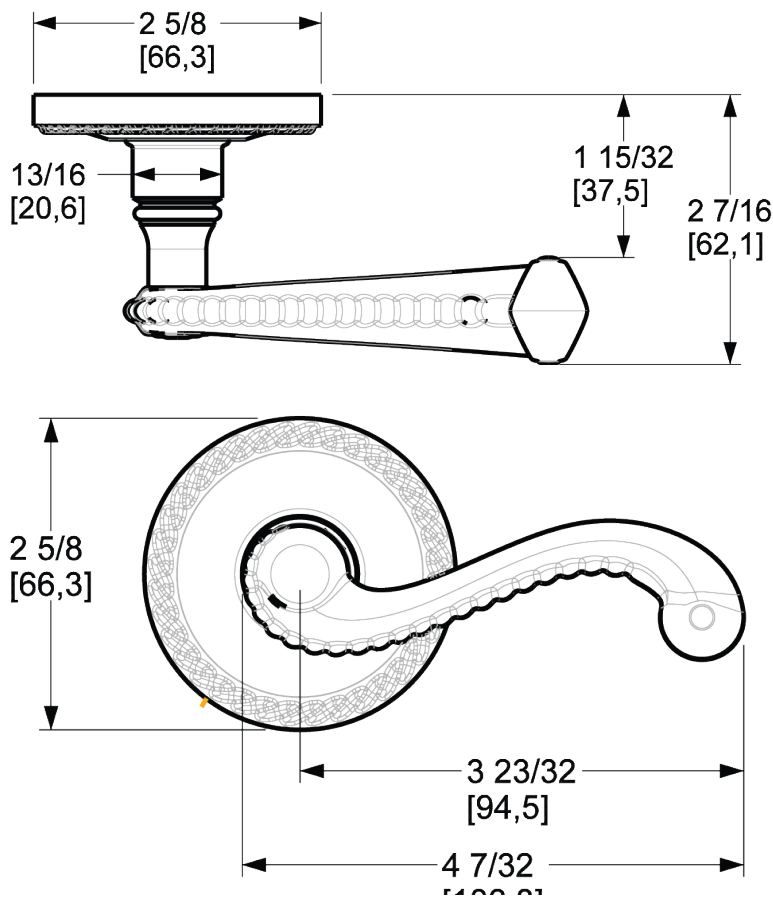

BALDWIN®

ESTATE™

5104 LEVER W/ 5004 ROSE

5104 LEVER W/ 5004 ROSE

PRE CONFIGURED SET

DIMENSIONS

SPECIFICATIONS

- Solid Forged Brass Trim
- Concealed Fasteners
- 28-degree Solid Brass Latch
- 2.125" Bore x 2.375" Backset with Full Lip Strike
- 1.375"-1.75" thick doors
- PASS, PRIV, FD, HD
- UL Kit Available