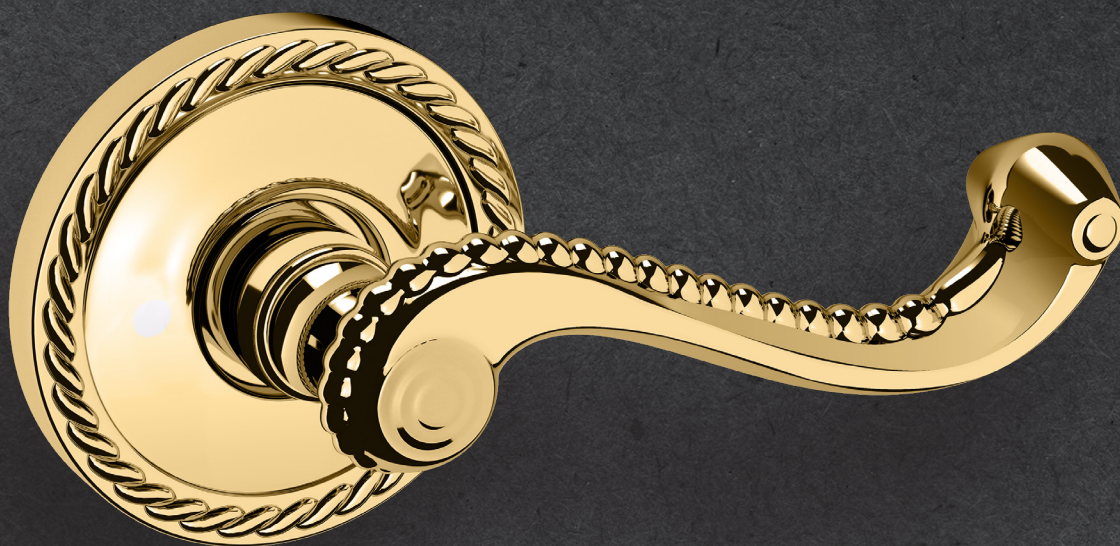

BALDWIN®

ESTATE™

5104 LEVER W/ 5004 ROSE

5104 LEVER W/ 5004 ROSE

PRE CONFIGURED SET

DIMENSIONS

SPECIFICATIONS

- Solid Forged Brass Trim
- Concealed Fasteners
- 28-degree Solid Brass Latch
- 2.125" Bore x 2.375" Backset with Full Lip Strike
- 1.375"-1.75" thick doors
- PASS, PRIV, FD, HD
- UL Kit Available

AVAILABLE FINISHES