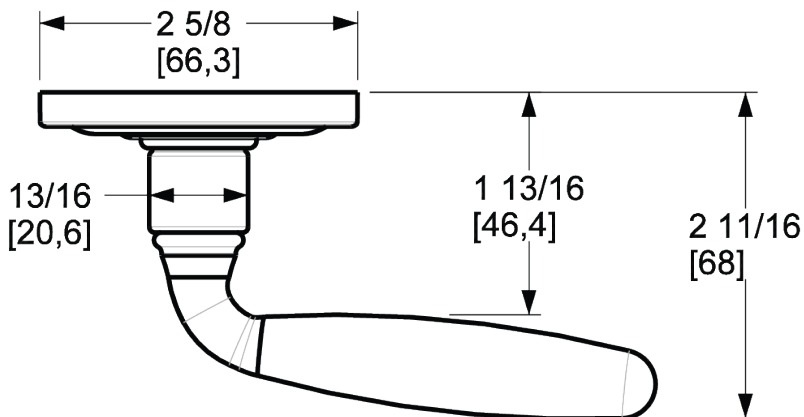

# 5106 LEVER W/ 5048 ROSE

PRE CONFIGURED SET

## SPECIFICATIONS

- Solid Forged Brass Trim
- Concealed Fasteners
- 28-degree Solid Brass Latch
- 2.125" Bore x 2.375" Backset with Full Lip Strike
- 1.375"-1.75" thick doors
- PASS, PRIV, FD, HD
- UL Kit Available

## DIMENSIONS