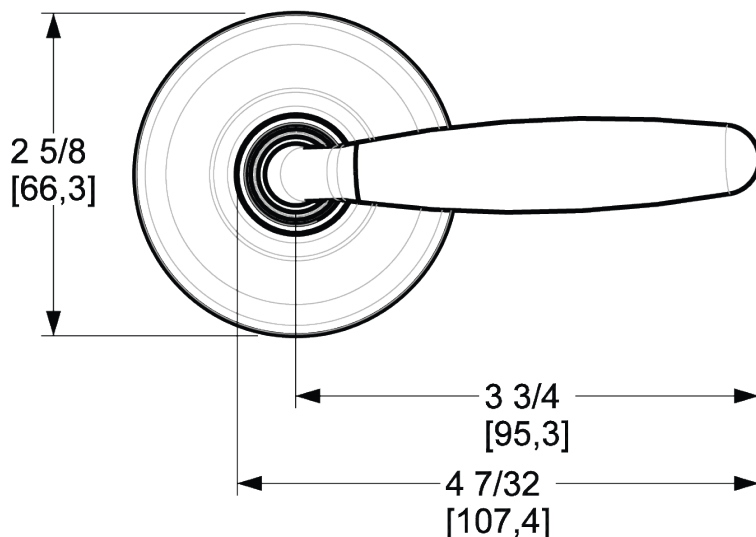

# 5106 LEVER W/ 5048 ROSE

PRE CONFIGURED SET

## SPECIFICATIONS

- Solid Forged Brass Trim
- Concealed Fasteners
- 28-degree Solid Brass Latch
- 2.125" Bore x 2.375" Backset with Full Lip Strike
- 1.375"-1.75" thick doors
- PASS, PRIV, FD, HD
- UL Kit Available

## DIMENSIONS

TIER 2

**056**  
Lifetime  
(PVD)  
Satin  
Nickel