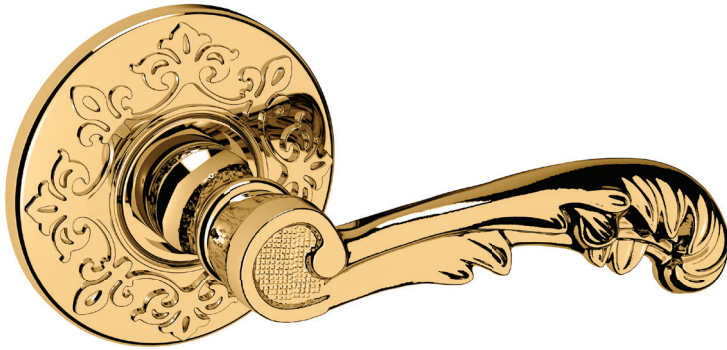

# BALDWIN®

ESTATE™

5121 LEVER W/ R012 ROSE

# 5121 LEVER W/ R012 ROSE

PRE CONFIGURED SET

## SPECIFICATIONS

- Solid Forged Brass Trim
- Concealed Fasteners
- 28-degree Solid Brass Latch
- 2.125" Bore x 2.375" Backset with Full Lip Strike
- 1.375"-1.75" thick doors
- PASS, PRIV, FD, HD
- UL Kit Available