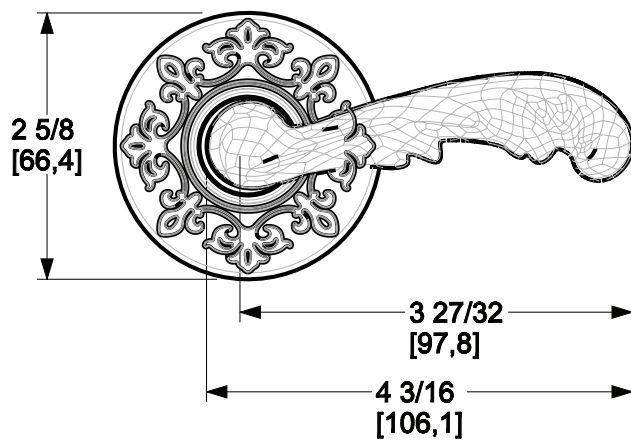

# BALDWIN®

ESTATE™

5121 LEVER W/ R012 ROSE

# 5121 LEVER W/ R012 ROSE

PRE CONFIGURED SET

## DIMENSIONS

## SPECIFICATIONS

- Solid Forged Brass Trim
- Concealed Fasteners
- 28-degree Solid Brass Latch
- 2.125" Bore x 2.375" Backset with Full Lip Strike
- 1.375"-1.75" thick doors
- PASS, PRIV, FD, HD
- UL Kit Available