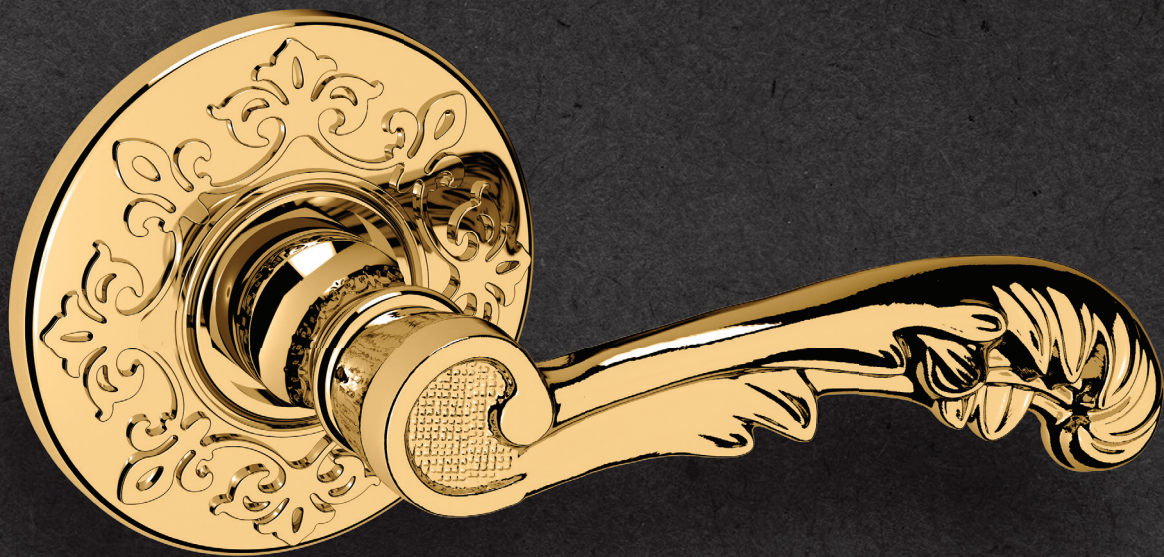

# BALDWIN®

ESTATE™

5121 LEVER W/ R012 ROSE

# 5121 LEVER W/ R012 ROSE

PRE CONFIGURED SET

## SPECIFICATIONS

- Solid Forged Brass Trim
- Concealed Fasteners
- 28-degree Solid Brass Latch
- 2.125" Bore x 2.375" Backset with Full Lip Strike
- 1.375"-1.75" thick doors
- PASS, PRIV, FD, HD
- UL Kit Available