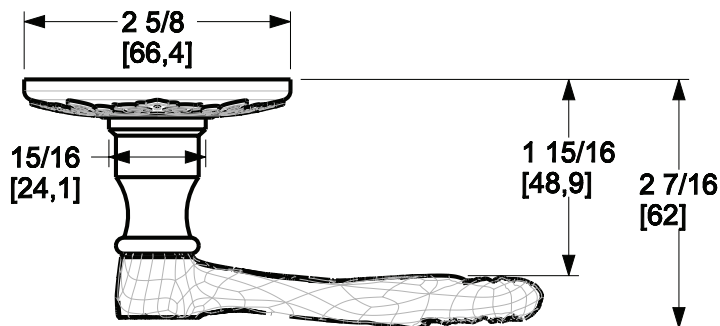

# BALDWIN®

ESTATE™

5121 LEVER W/ R012 ROSE

# 5121 LEVER W/ R012 ROSE

PRE CONFIGURED SET

## DIMENSIONS

## SPECIFICATIONS

- Solid Forged Brass Trim
- Concealed Fasteners
- 28-degree Solid Brass Latch
- 2.125" Bore x 2.375" Backset with Full Lip Strike
- 1.375"-1.75" thick doors
- PASS, PRIV, FD, HD
- UL Kit Available