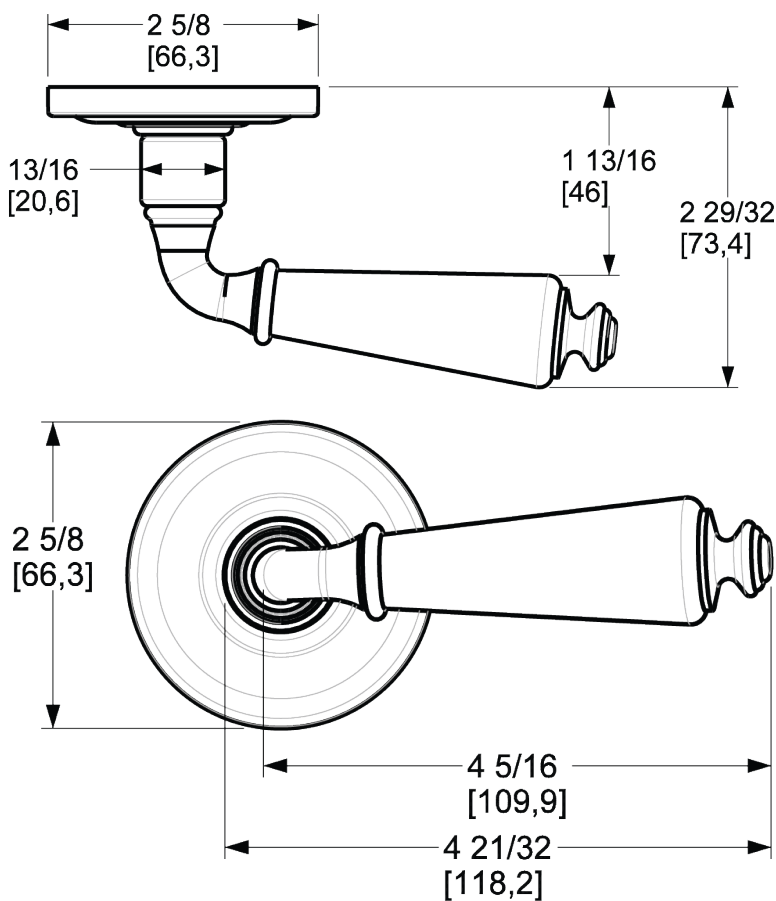

BALDWIN®

ESTATE™

5125 LEVER W/ 5048 ROSE

5125 LEVER W/ 5048 ROSE

PRE CONFIGURED SET

DIMENSIONS

SPECIFICATIONS

- Solid Forged Brass Trim
- Concealed Fasteners
- 28-degree Solid Brass Latch
- 2.125" Bore x 2.375" Backset with Full Lip Strike
- 1.375"-1.75" thick doors
- PASS, PRIV, FD, HD
- UL Kit Available