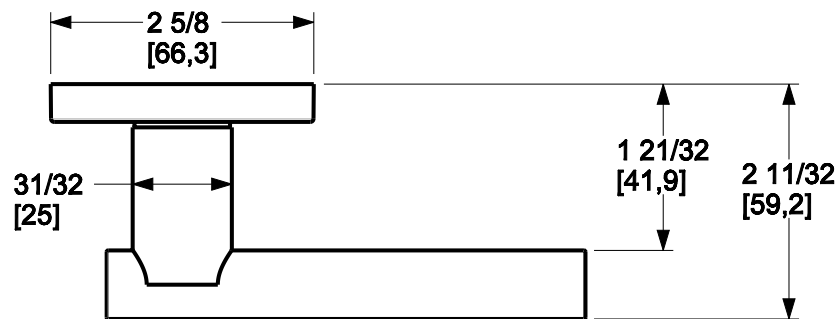

# BALDWIN®

ESTATE™

5137 LEVER W/ 5046 ROSE

# 5137 LEVER W/ 5046 ROSE

PRE CONFIGURED SET

## DIMENSIONS

## SPECIFICATIONS

- Solid Forged Brass Trim
- Concealed Fasteners
- 28-degree Solid Brass Latch
- 2.125" Bore x 2.375" Backset with Full Lip Strike
- 1.375"-1.75" thick doors
- PASS, PRIV, FD, HD
- UL Kit Available