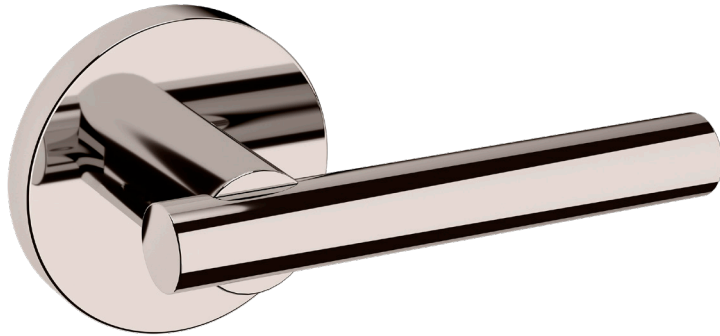

# BALDWIN®

ESTATE™

5137 LEVER W/ 5046 ROSE

# 5137 LEVER W/ 5046 ROSE

PRE CONFIGURED SET

## DIMENSIONS

## SPECIFICATIONS

- Solid Forged Brass Trim
- Concealed Fasteners
- 28-degree Solid Brass Latch
- 2.125" Bore x 2.375" Backset with Full Lip Strike
- 1.375"-1.75" thick doors
- PASS, PRIV, FD, HD
- UL Kit Available