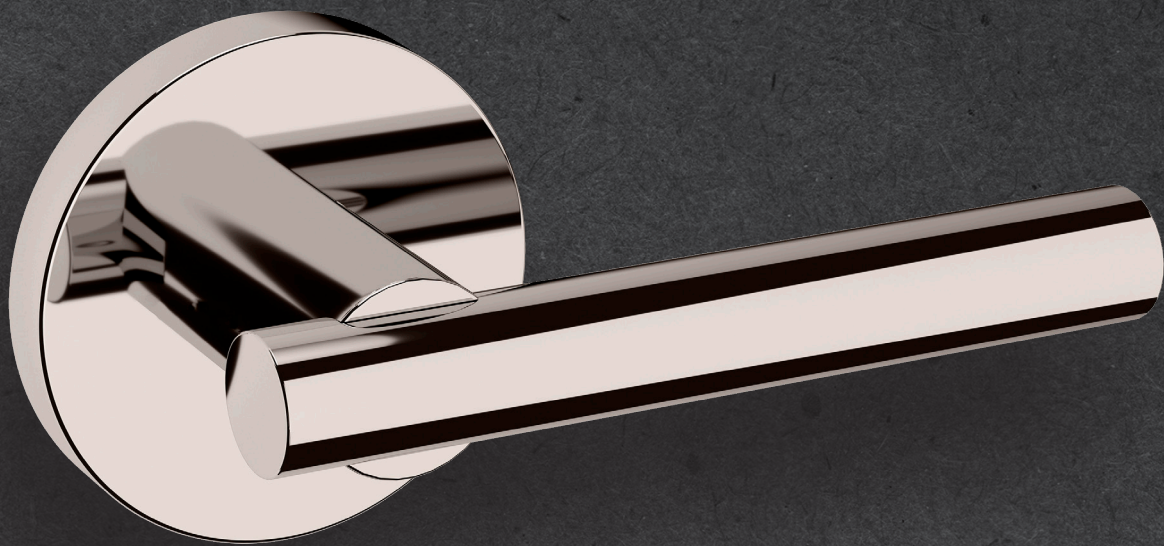

# BALDWIN®

ESTATE™

5137 LEVER W/ 5046 ROSE

# 5137 LEVER W/ 5046 ROSE

PRE CONFIGURED SET

## SPECIFICATIONS

- Solid Forged Brass Trim
- Concealed Fasteners
- 28-degree Solid Brass Latch
- 2.125" Bore x 2.375" Backset with Full Lip Strike
- 1.375"-1.75" thick doors
- PASS, PRIV, FD, HD
- UL Kit Available

## AVAILABLE FINISHES

TIER 1

**102**  
Oil Rubbed  
Bronze

**190**  
Satin  
Black

**260**  
Polished  
Chrome

**150**  
Satin  
Nickel

TIER 2

**055**  
PVD Polished  
Nickel