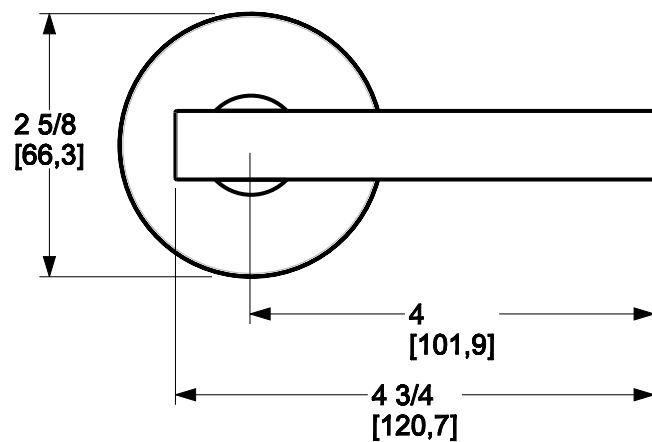

# BALDWIN®

ESTATE™

5137 LEVER W/ 5046 ROSE

# 5137 LEVER W/ 5046 ROSE

PRE CONFIGURED SET

## DIMENSIONS

## SPECIFICATIONS

- Solid Forged Brass Trim
- Concealed Fasteners
- 28-degree Solid Brass Latch
- 2.125" Bore x 2.375" Backset with Full Lip Strike
- 1.375"-1.75" thick doors
- PASS, PRIV, FD, HD
- UL Kit Available