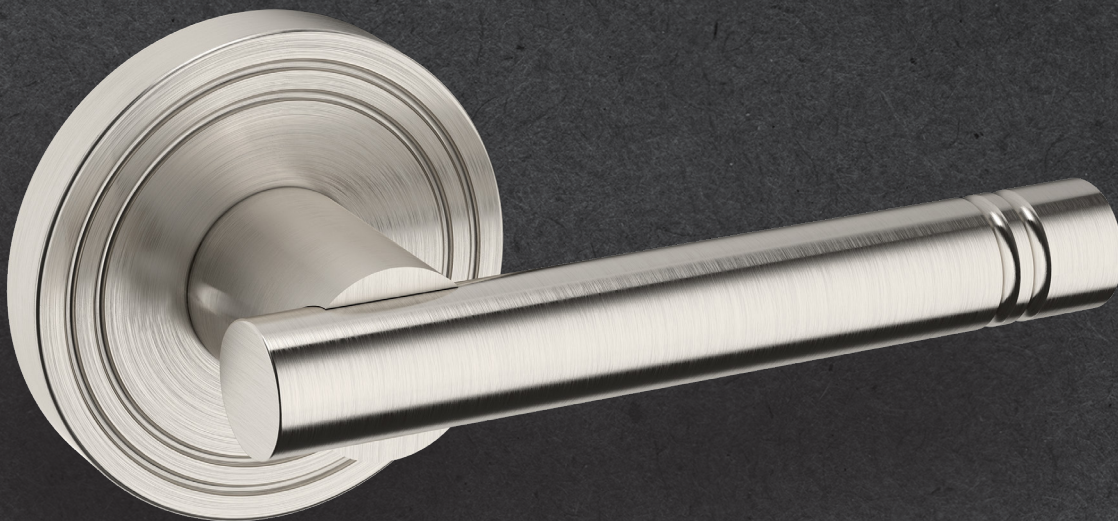

BALDWIN®

ESTATE™

5138 LEVER W/ 5047 ROSE

5138 LEVER W/ 5047 ROSE

PRE CONFIGURED SET

DIMENSIONS

SPECIFICATIONS

- Solid Forged Brass Trim
- Concealed Fasteners
- 28-degree Solid Brass Latch
- 2.125" Bore x 2.375" Backset with Full Lip Strike
- 1.375"-1.75" thick doors
- PASS, PRIV, FD, HD
- UL Kit Available

AVAILABLE FINISHES

TIER 1

102 Oil Rubbed Bronze
150 Satin Nickel
190 Satin Black
260 Polished Chrome

TIER 2

044 Lifetime (PVD) Satin Brass
055 Lifetime (PVD) Polished Nickel
056 Lifetime (PVD) Satin Nickel