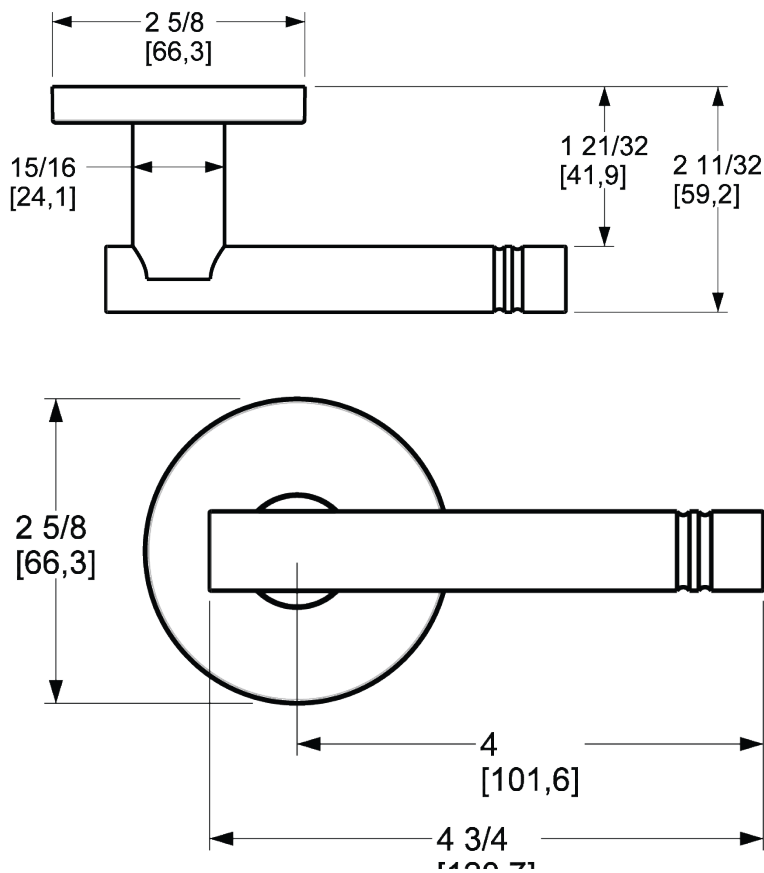

BALDWIN®

ESTATE™

5138 LEVER W/ 5047 ROSE

5138 LEVER W/ 5047 ROSE

PRE CONFIGURED SET

DIMENSIONS

SPECIFICATIONS

- Solid Forged Brass Trim
- Concealed Fasteners
- 28-degree Solid Brass Latch
- 2.125" Bore x 2.375" Backset with Full Lip Strike
- 1.375"-1.75" thick doors
- PASS, PRIV, FD, HD
- UL Kit Available

AVAILABLE FINISHES

TIER 1

102 Oil Rubbed Bronze
150 Satin Nickel
190 Satin Black
260 Polished Chrome

TIER 2

044 Lifetime (PVD) Satin Brass
055 Lifetime (PVD) Polished Nickel
056 Lifetime (PVD) Satin Nickel