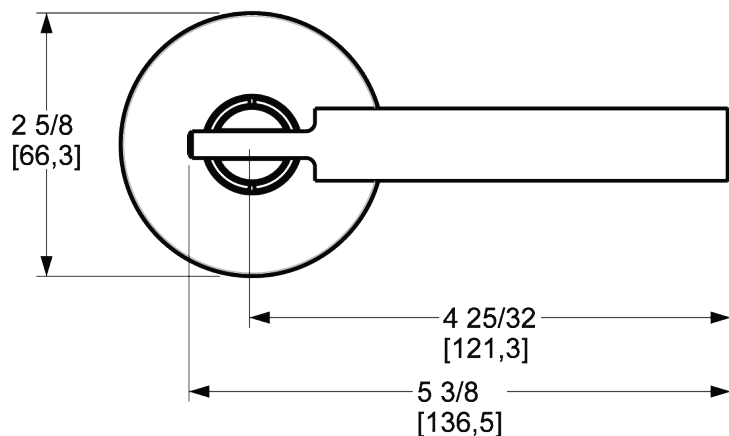

BALDWIN®

ESTATE™

5161 LEVER W/ 5046 ROSE

5161 LEVER W/ 5046 ROSE

PRE CONFIGURED SET

DIMENSIONS

SPECIFICATIONS

- Solid Forged Brass Trim
- Concealed Fasteners
- 28-degree Solid Brass Latch
- 2.125" Bore x 2.375" Backset with Full Lip Strike
- 1.375"-1.75" thick doors
- PASS, PRIV, FD, HD
- UL Kit Available

AVAILABLE FINISHES

TIER 1

102
*Oil Rubbed
Bronze*

150
*Satin
Nickel*

190
*Satin
Black*

260
*Polished
Chrome*

TIER 2

044
*Lifetime
(PVD)
Satin
Brass*

055
*Lifetime
(PVD)
Polished
Nickel*

056
*Lifetime
(PVD)
Satin
Nickel*