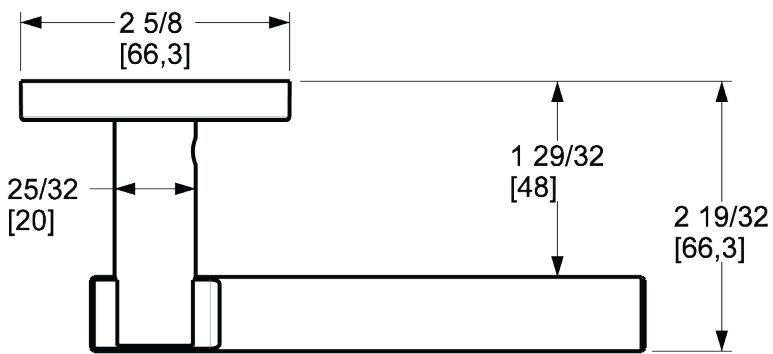

BALDWIN®

ESTATE™

5161 LEVER W/ 5046 ROSE

5161 LEVER W/ 5046 ROSE

PRE CONFIGURED SET

DIMENSIONS

SPECIFICATIONS

- Solid Forged Brass Trim
- Concealed Fasteners
- 28-degree Solid Brass Latch
- 2.125" Bore x 2.375" Backset with Full Lip Strike
- 1.375"-1.75" thick doors
- PASS, PRIV, FD, HD
- UL Kit Available