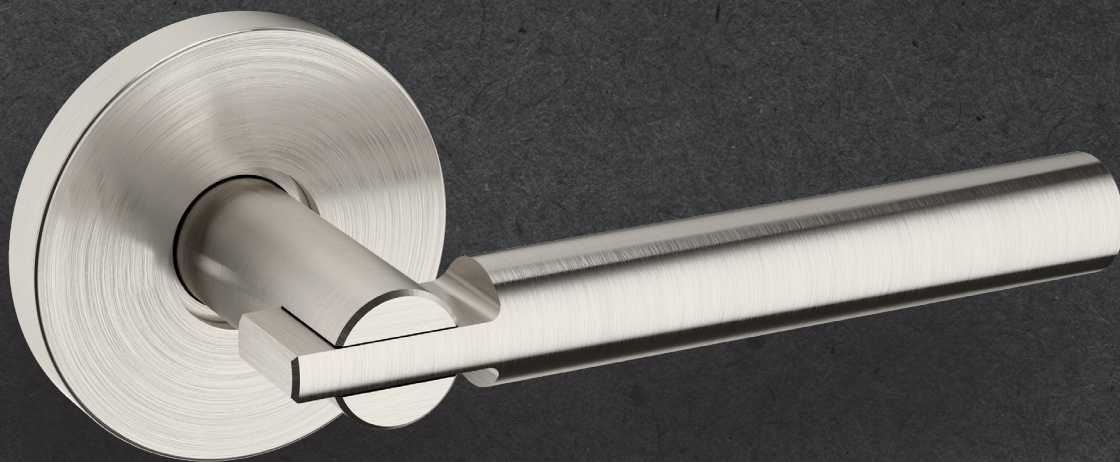

BALDWIN®

ESTATE™

5161 LEVER W/ 5046 ROSE

5161 LEVER W/ 5046 ROSE

PRE CONFIGURED SET

DIMENSIONS

SPECIFICATIONS

- Solid Forged Brass Trim
- Concealed Fasteners
- 28-degree Solid Brass Latch
- 2.125" Bore x 2.375" Backset with Full Lip Strike
- 1.375"-1.75" thick doors
- PASS, PRIV, FD, HD
- UL Kit Available

AVAILABLE FINISHES

TIER 1

102
*Oil Rubbed
Bronze*

150
*Satin
Nickel*

190
*Satin
Black*

260
*Polished
Chrome*

TIER 2

044
*Lifetime
(PVD)
Satin
Brass*

055
*Lifetime
(PVD)
Polished
Nickel*

056
*Lifetime
(PVD)
Satin
Nickel*