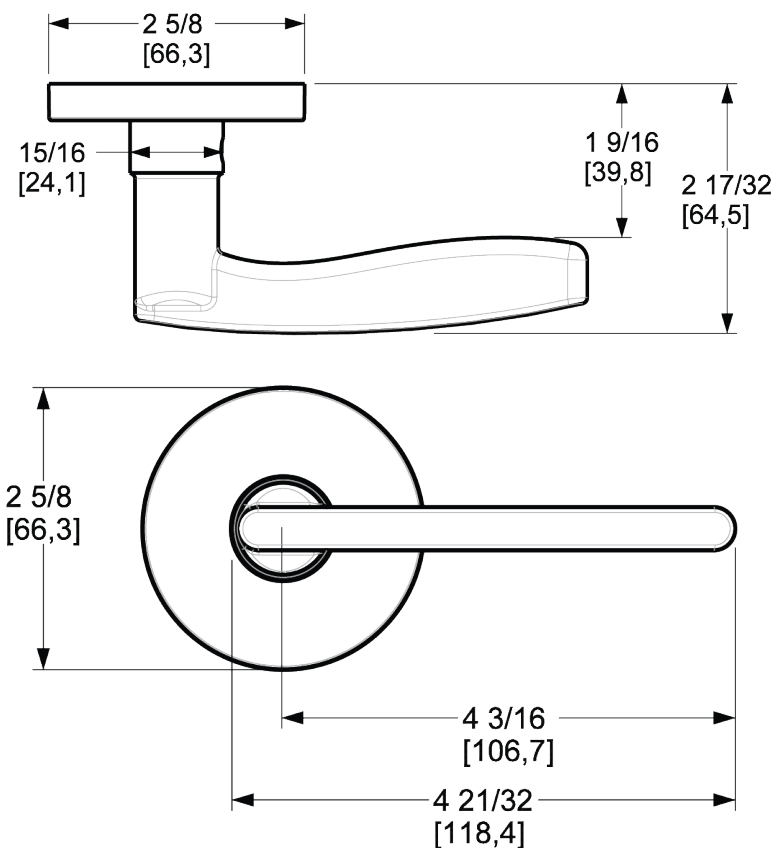

BALDWIN®

ESTATE™

5164 LEVER W/ 5046 ROSE

5164 LEVER W/ 5046 ROSE

PRE CONFIGURED SET

DIMENSIONS

SPECIFICATIONS

- Solid Forged Brass Trim
- Concealed Fasteners
- 28-degree Solid Brass Latch
- 2.125" Bore x 2.375" Backset with Full Lip Strike
- 1.375"-1.75" thick doors
- PASS, PRIV, FD, HD
- UL Kit Available

055
Lifetime
(PVD)
Polished
Nickel

056
Lifetime
(PVD)
Satin
Nickel