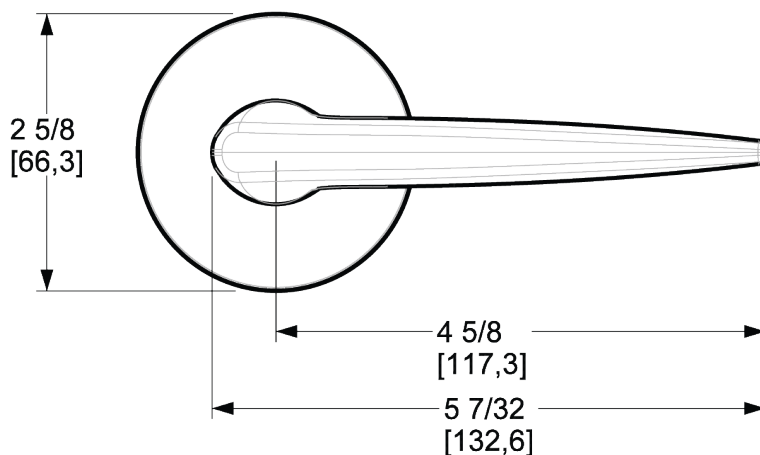

BALDWIN®

ESTATE™

5166 LEVER W/ 5046 ROSE

5166 LEVER W/ 5046 ROSE

PRE CONFIGURED SET

SPECIFICATIONS

- Solid Forged Brass Trim
- Concealed Fasteners
- 28-degree Solid Brass Latch
- 2.125" Bore x 2.375" Backset with Full Lip Strike
- 1.375"-1.75" thick doors
- PASS, PRIV, FD, HD
- UL Kit Available

DIMENSIONS

AVAILABLE FINISHES

TIER 1

102
Oil Rubbed
Bronze

150
Satin
Nickel

190
Satin
Black

260
Polished
Chrome

TIER 2