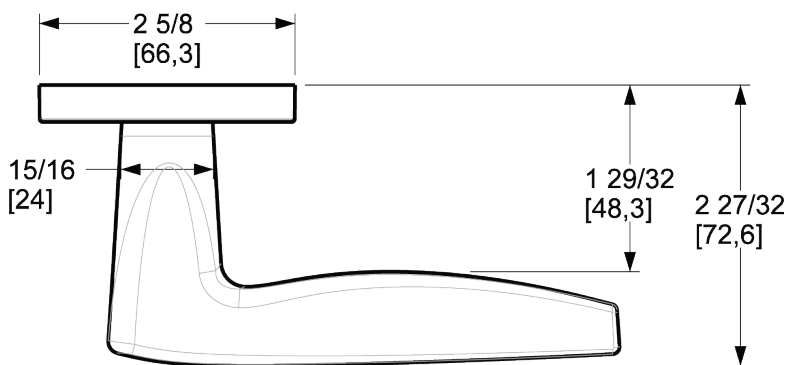

BALDWIN®

ESTATE™

5166 LEVER W/ 5046 ROSE

5166 LEVER W/ 5046 ROSE

PRE CONFIGURED SET

SPECIFICATIONS

- Solid Forged Brass Trim
- Concealed Fasteners
- 28-degree Solid Brass Latch
- 2.125" Bore x 2.375" Backset with Full Lip Strike
- 1.375"-1.75" thick doors
- PASS, PRIV, FD, HD
- UL Kit Available

DIMENSIONS

AVAILABLE FINISHES

TIER 1

102
Oil Rubbed
Bronze

150
Satin
Nickel

190
Satin
Black

260
Polished
Chrome

TIER 2