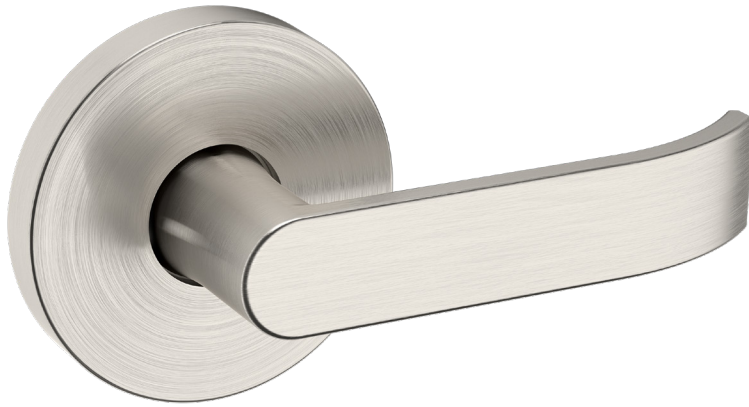

BALDWIN®

ESTATE™

5460V LEVER W/ 5046 ROSE

5460V LEVER W/ 5046 ROSE

PRE CONFIGURED SET

DIMENSIONS

SPECIFICATIONS

- Solid Forged Brass Trim
- Concealed Fasteners
- 28-degree Solid Brass Latch
- 2.125" Bore x 2.375" Backset with Full Lip Strike
- 1.375"-1.75" thick doors
- PASS, PRIV, FD, HD
- UL Kit Available

AVAILABLE FINISHES

TIER 1

102
Oil Rubbed
Bronze

150
Satin
Nickel

190
Satin
Black

260
Polished
Chrome

TIER 2

044
Lifetime
(PVD)
Satin
Brass

055
Lifetime
(PVD)
Polished
Nickel

056
Lifetime
(PVD)
Satin
Nickel