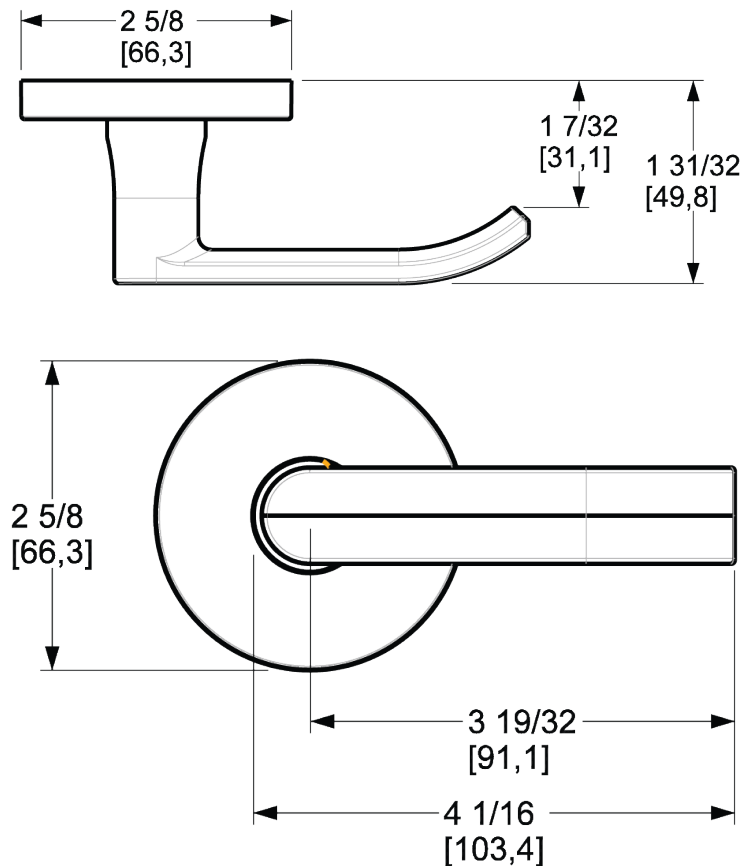

BALDWIN®

ESTATE™

5460V LEVER W/ 5046 ROSE

5460V LEVER W/ 5046 ROSE

PRE CONFIGURED SET

DIMENSIONS

SPECIFICATIONS

- Solid Forged Brass Trim
- Concealed Fasteners
- 28-degree Solid Brass Latch
- 2.125" Bore x 2.375" Backset with Full Lip Strike
- 1.375"-1.75" thick doors
- PASS, PRIV, FD, HD
- UL Kit Available

AVAILABLE FINISHES

TIER 1

102
Oil Rubbed
Bronze

150
Satin
Nickel

190
Satin
Black

260
Polished
Chrome

TIER 2

044
Lifetime
(PVD)
Satin
Brass

055
Lifetime
(PVD)
Polished
Nickel

056
Lifetime
(PVD)
Satin
Nickel