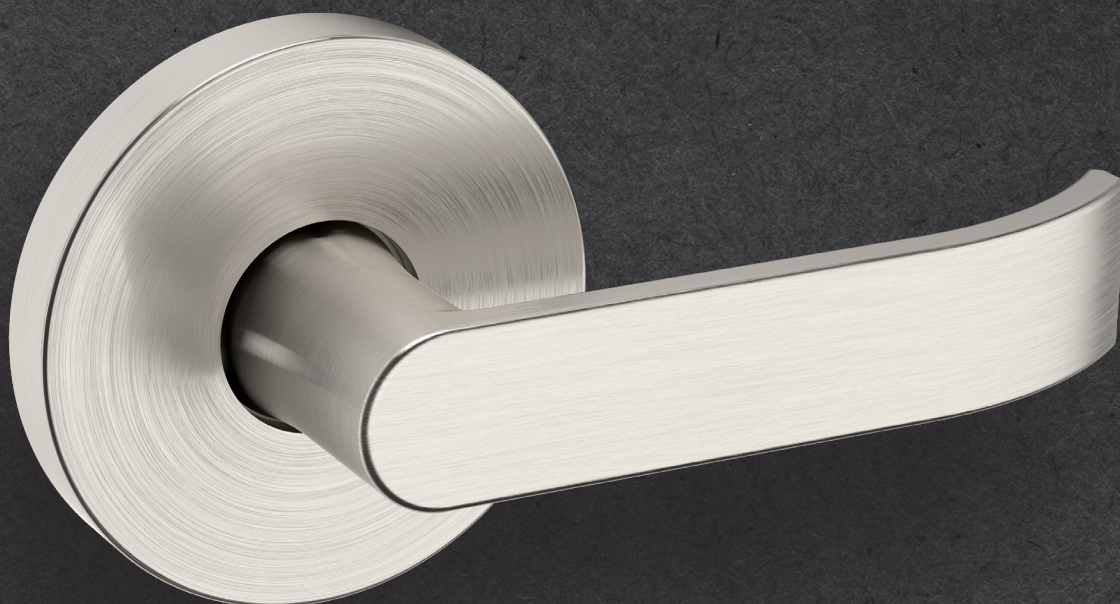

BALDWIN®

ESTATE™

5460V LEVER W/ 5046 ROSE

5460V LEVER W/ 5046 ROSE

PRE CONFIGURED SET

DIMENSIONS

SPECIFICATIONS

- Solid Forged Brass Trim
- Concealed Fasteners
- 28-degree Solid Brass Latch
- 2.125" Bore x 2.375" Backset with Full Lip Strike
- 1.375"-1.75" thick doors
- PASS, PRIV, FD, HD
- UL Kit Available

AVAILABLE FINISHES

TIER 1

102
Oil Rubbed
Bronze

150
Satin
Nickel

190
Satin
Black

260
Polished
Chrome

TIER 2

044
Lifetime
(PVD)
Satin
Brass

055
Lifetime
(PVD)
Polished
Nickel

056
Lifetime
(PVD)
Satin
Nickel