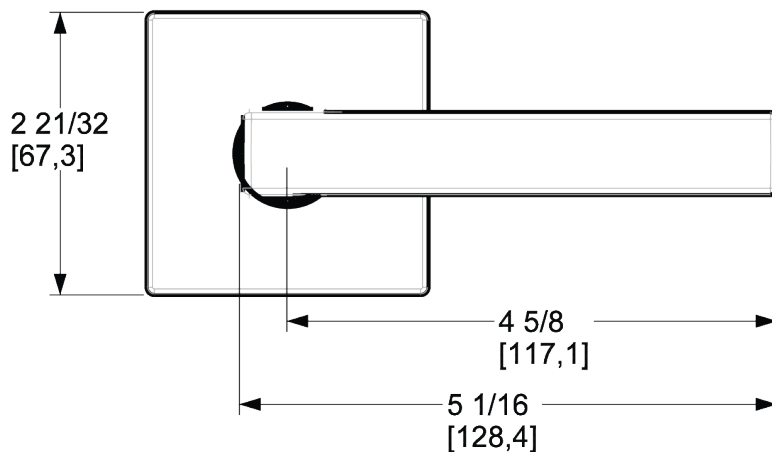

BALDWIN®

ESTATE™

L023 LEVER W/ R017 ROSE

L023 LEVER W/ R017 ROSE

PRE CONFIGURED SET

SPECIFICATIONS

- Solid Forged Brass Trim
- Concealed Fasteners
- 28-degree Solid Brass Latch
- 2.125" Bore x 2.375" Backset with Full Lip Strike
- 1.375"-1.75" thick doors
- PASS, PRIV, FD, HD
- UL Kit Available

DIMENSIONS

AVAILABLE FINISHES

TIER 1

102
Oil Rubbed
Bronze

150
Satin
Nickel

190
Satin
Black

260
Polished
Chrome

TIER 2