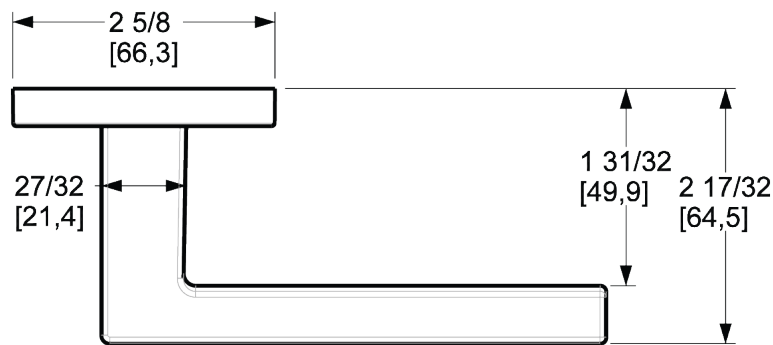

BALDWIN®

ESTATE™

L023 LEVER W/ R017 ROSE

L023 LEVER W/ R017 ROSE

PRE CONFIGURED SET

SPECIFICATIONS

- Solid Forged Brass Trim
- Concealed Fasteners
- 28-degree Solid Brass Latch
- 2.125" Bore x 2.375" Backset with Full Lip Strike
- 1.375"-1.75" thick doors
- PASS, PRIV, FD, HD
- UL Kit Available

DIMENSIONS

AVAILABLE FINISHES

TIER 1

102
Oil Rubbed
Bronze

150
Satin
Nickel

190
Satin
Black

260
Polished
Chrome

TIER 2