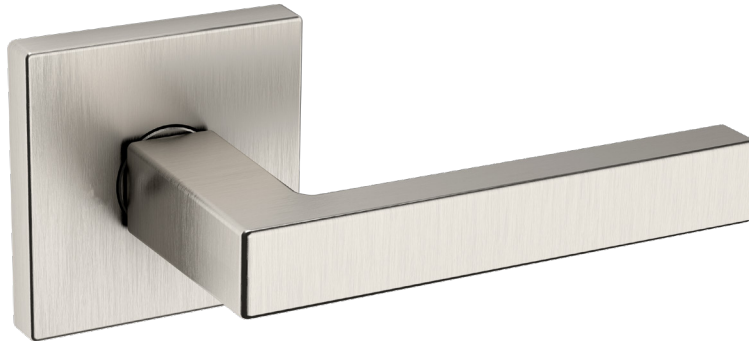

BALDWIN®

ESTATE™

L023 LEVER W/ R017 ROSE

L023 LEVER W/ R017 ROSE

PRE CONFIGURED SET

SPECIFICATIONS

- Solid Forged Brass Trim
- Concealed Fasteners
- 28-degree Solid Brass Latch
- 2.125" Bore x 2.375" Backset with Full Lip Strike
- 1.375"-1.75" thick doors
- PASS, PRIV, FD, HD
- UL Kit Available

DIMENSIONS

AVAILABLE FINISHES

TIER 1

102
Oil Rubbed
Bronze

150
Satin
Nickel

190
Satin
Black

260
Polished
Chrome

TIER 2

044
Lifetime
(PVD)
Satin
Brass

055
Lifetime
(PVD)
Polished
Nickel

056
Lifetime
(PVD)
Satin
Nickel