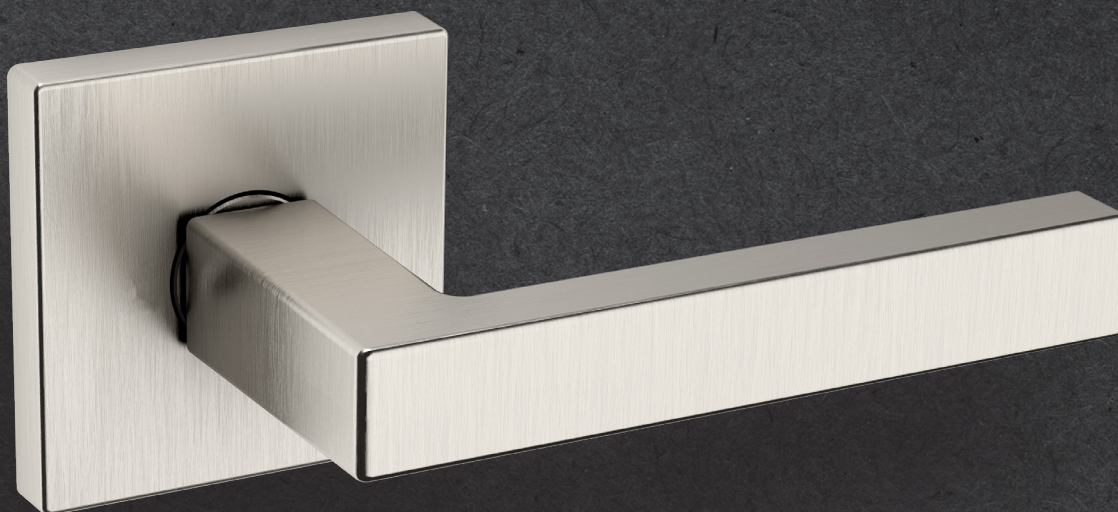

BALDWIN®

ESTATE™

L023 LEVER W/ R017 ROSE

L023 LEVER W/ R017 ROSE

PRE CONFIGURED SET

SPECIFICATIONS

- Solid Forged Brass Trim
- Concealed Fasteners
- 28-degree Solid Brass Latch
- 2.125" Bore x 2.375" Backset with Full Lip Strike
- 1.375"-1.75" thick doors
- PASS, PRIV, FD, HD
- UL Kit Available

DIMENSIONS

AVAILABLE FINISHES

TIER 1

102
Oil Rubbed
Bronze

150
Satin
Nickel

190
Satin
Black

260
Polished
Chrome

TIER 2