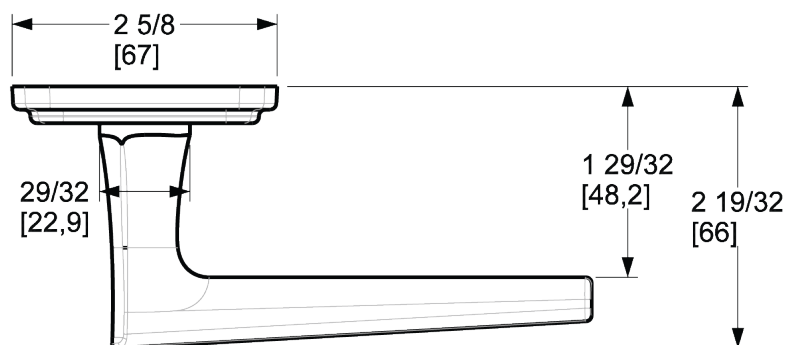

# L024 LEVER W/ R046 ROSE

PRE CONFIGURED SET

## DIMENSIONS

## SPECIFICATIONS

- Solid Forged Brass Trim
- Concealed Fasteners
- 28-degree Solid Brass Latch
- 2.125" Bore x 2.375" Backset with Full Lip Strike
- 1.375"-1.75" thick doors
- PASS, PRIV, FD, HD
- UL Kit Available