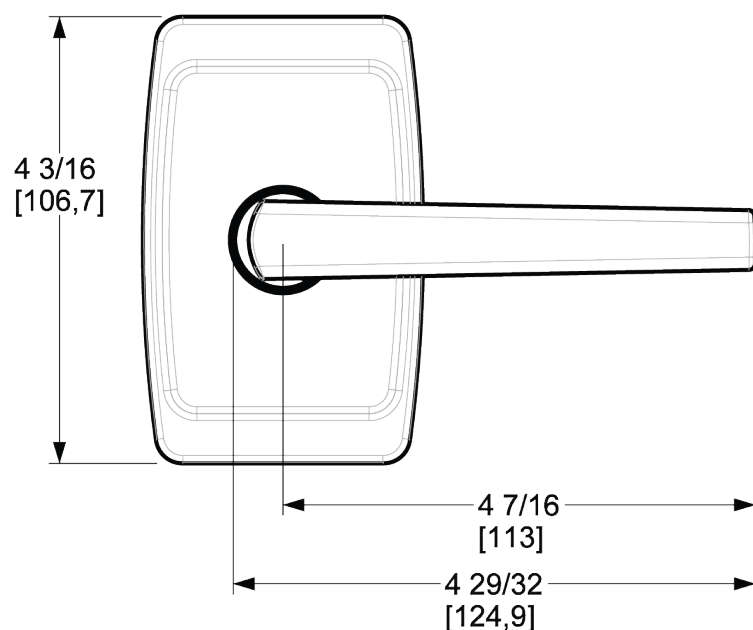

# BALDWIN®

ESTATE™

L024 LEVER W/ R046 ROSE

# L024 LEVER W/ R046 ROSE

PRE CONFIGURED SET

## DIMENSIONS

## SPECIFICATIONS

- Solid Forged Brass Trim
- Concealed Fasteners
- 28-degree Solid Brass Latch
- 2.125" Bore x 2.375" Backset with Full Lip Strike
- 1.375"-1.75" thick doors
- PASS, PRIV, FD, HD
- UL Kit Available