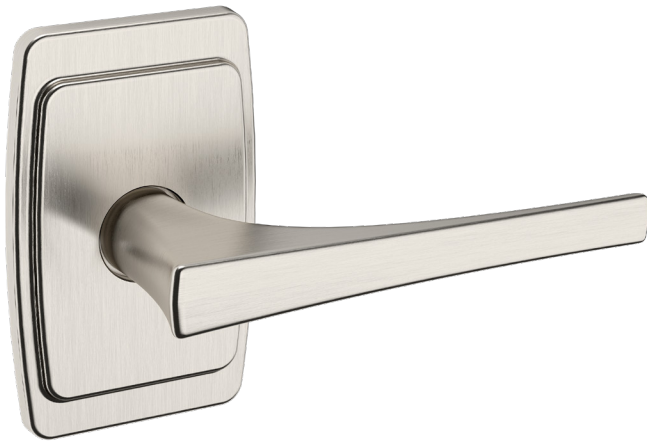

# BALDWIN®

ESTATE™

LO25 LEVER W/ R046 ROSE

# L025 LEVER W/ R046 ROSE

PRE CONFIGURED SET

## SPECIFICATIONS

- Solid Forged Brass Trim
- Concealed Fasteners
- 28-degree Solid Brass Latch
- 2.125" Bore x 2.375" Backset with Full Lip Strike
- 1.375"-1.75" thick doors
- PASS, PRIV, FD, HD
- UL Kit Available