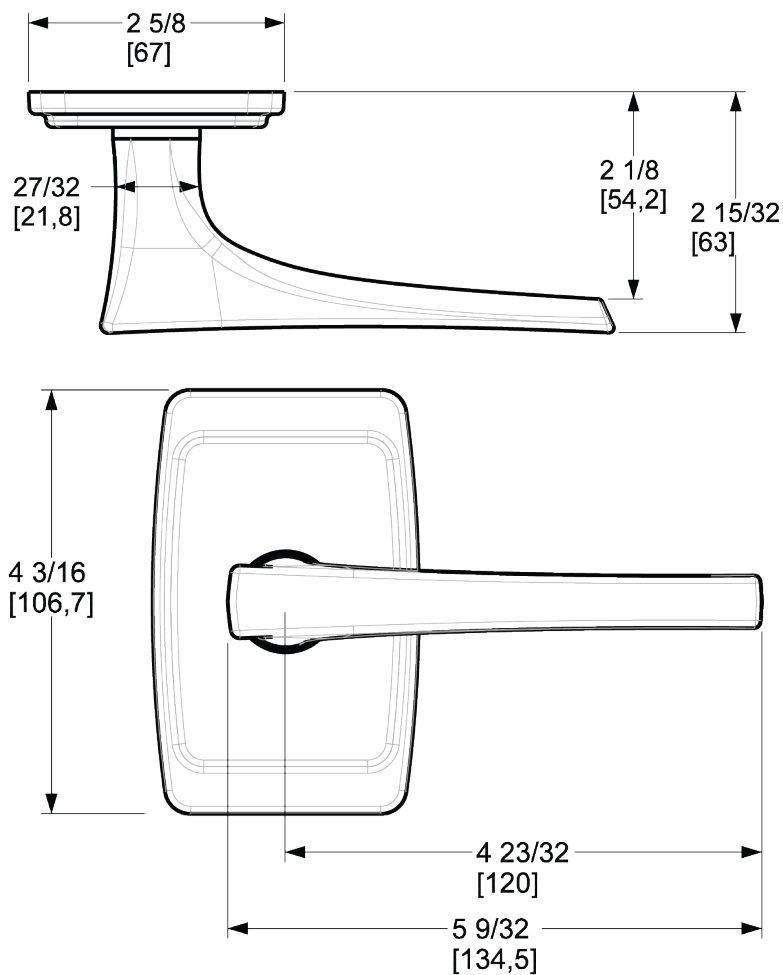

# BALDWIN®

ESTATE™

LO25 LEVER W/ R046 ROSE

# L025 LEVER W/ R046 ROSE

PRE CONFIGURED SET

## DIMENSIONS

## SPECIFICATIONS

- Solid Forged Brass Trim
- Concealed Fasteners
- 28-degree Solid Brass Latch
- 2.125" Bore x 2.375" Backset with Full Lip Strike
- 1.375"-1.75" thick doors
- PASS, PRIV, FD, HD
- UL Kit Available