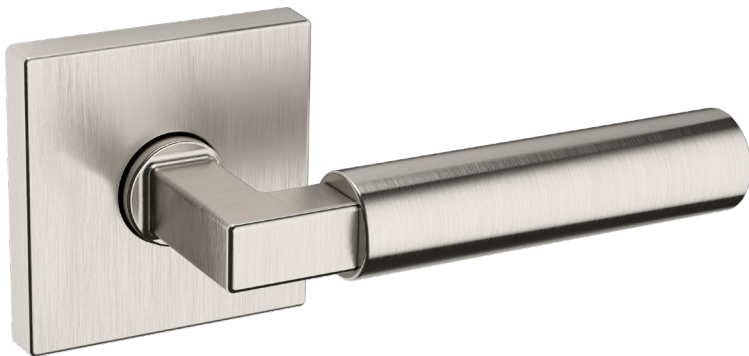

# BALDWIN®

ESTATE™

L029 LEVER W/ R017 ROSE

# L029 LEVER W/ R017 ROSE

PRE CONFIGURED SET

## SPECIFICATIONS

- Solid Forged Brass Trim
- Concealed Fasteners
- 28-degree Solid Brass Latch
- 2.125" Bore x 2.375" Backset with Full Lip Strike
- 1.375"-1.75" thick doors
- PASS, PRIV, FD, HD
- UL Kit Available