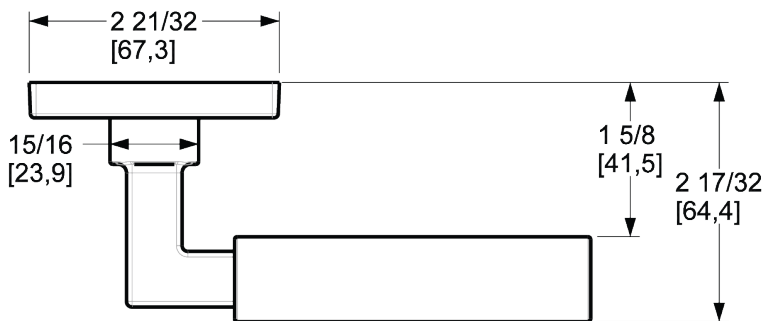

# L029 LEVER W/ R017 ROSE

PRE CONFIGURED SET

## SPECIFICATIONS

- Solid Forged Brass Trim
- Concealed Fasteners
- 28-degree Solid Brass Latch
- 2.125" Bore x 2.375" Backset with Full Lip Strike
- 1.375"-1.75" thick doors
- PASS, PRIV, FD, HD
- UL Kit Available

## DIMENSIONS