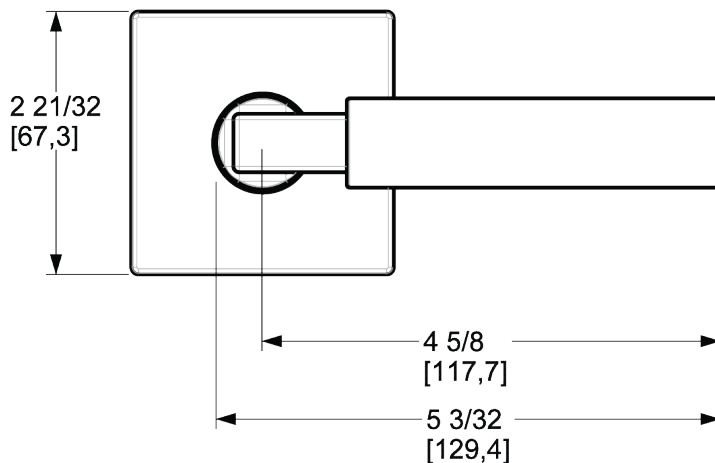

# L029 LEVER W/ R017 ROSE

PRE CONFIGURED SET

## SPECIFICATIONS

- Solid Forged Brass Trim
- Concealed Fasteners
- 28-degree Solid Brass Latch
- 2.125" Bore x 2.375" Backset with Full Lip Strike
- 1.375"-1.75" thick doors
- PASS, PRIV, FD, HD
- UL Kit Available

## DIMENSIONS