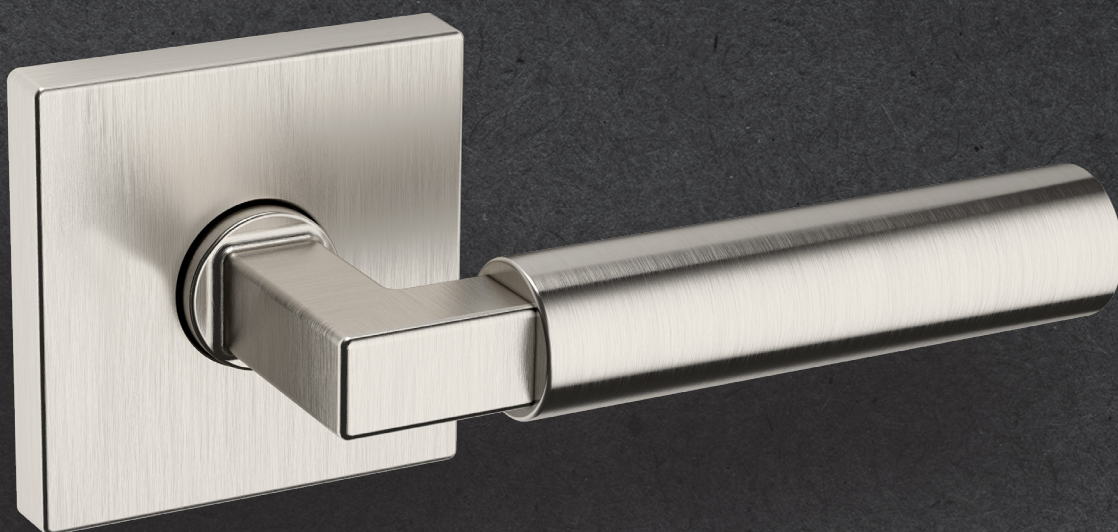

# BALDWIN®

ESTATE™

L029 LEVER W/ R017 ROSE

# L029 LEVER W/ R017 ROSE

PRE CONFIGURED SET

## SPECIFICATIONS

- Solid Forged Brass Trim
- Concealed Fasteners
- 28-degree Solid Brass Latch
- 2.125" Bore x 2.375" Backset with Full Lip Strike
- 1.375"-1.75" thick doors
- PASS, PRIV, FD, HD
- UL Kit Available