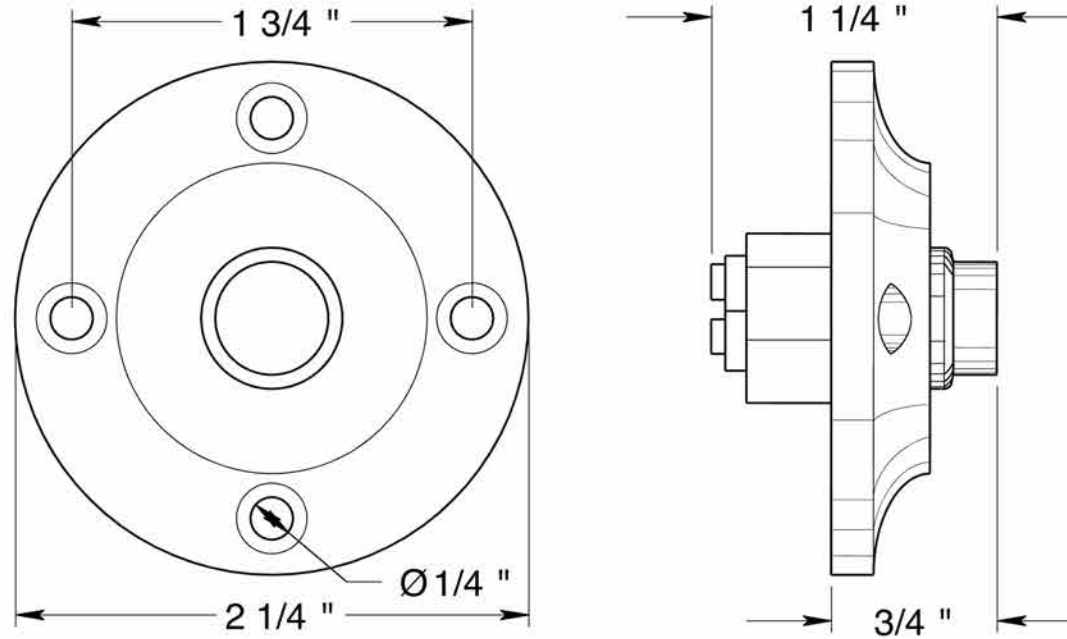

BBR213

2-1/4" ROUND BELL BUTTON / CONTEMPORARY / SOLID BRASS

DRAWING NOT TO SCALE

NOTE: Deltana reserves the right to constantly improve its products and is not responsible for differences between the product in-hand and the specifications contained in this drawing. We do not recommend to pre-drill holes or pre-cut woods or metals based on the drawing information if the veracity of the specifications has not been proven by the live product.