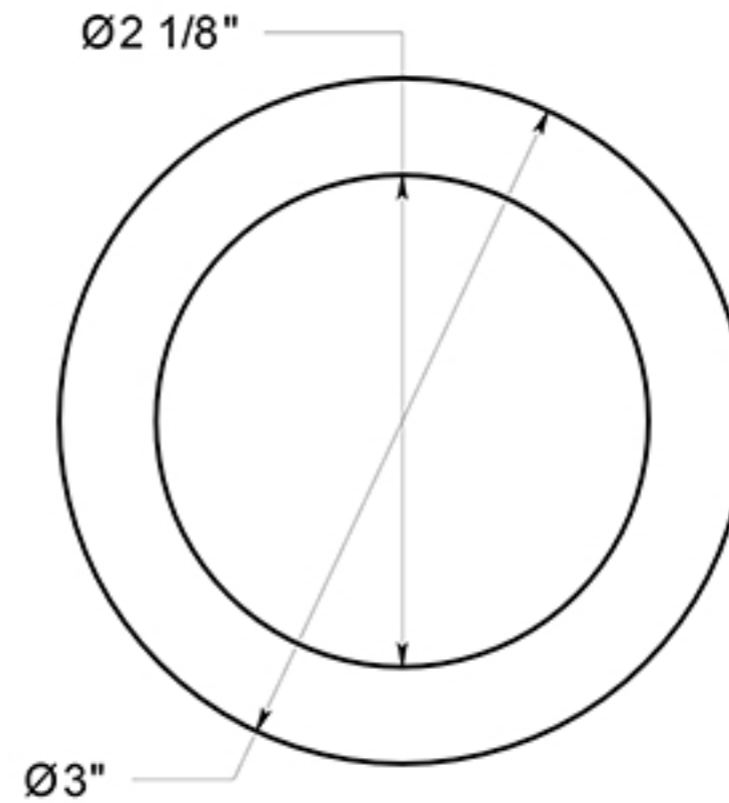

CL115EAC

ROUND KNOB / DUMMY / COMMERCIAL GRADE 2 / STEEL & ZINC

DRAWING NOT TO SCALE

NOTE: Deltana reserves the right to constantly improve its products and is not responsible for differences between the product in-hand and the specifications contained in this drawing. We do not recommend to pre-drill holes or pre-cut woods or metals based on the drawing information if the veracity of the specifications has not been proven by the live product.