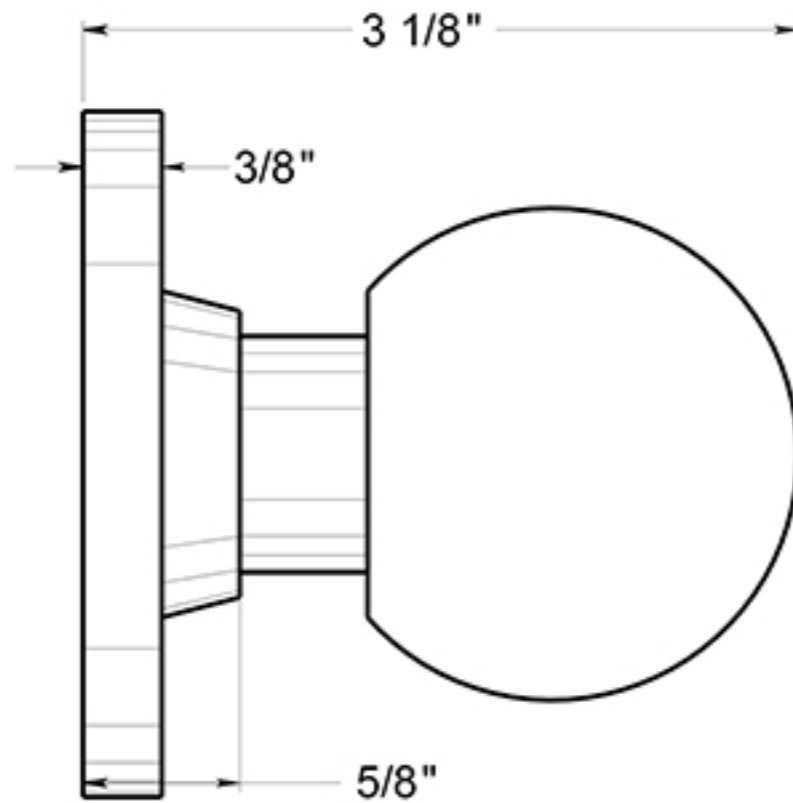

CL115EAC

ROUND KNOB / DUMMY / COMMERCIAL GRADE 2 / STEEL & ZINC

DRAWING NOT TO SCALE

NOTE: Deltana reserves the right to constantly improve its products and is not responsible for differences between the product in-hand and the specifications contained in this drawing. We do not recommend to pre-drill holes or pre-cut woods or metals based on the drawing information if the veracity of the specifications has not been proven by the live product.