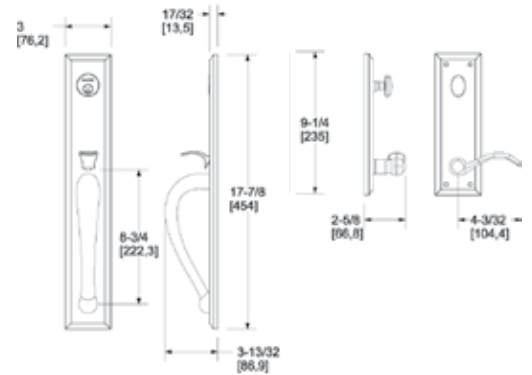

BALDWIN®

ESTATE™

CODY FULL HANDLESET

EMERGENCY EGRESS WITH 5452V LEVER IN 452 FINISH

SPECIFICATIONS

- Solid forged brass
- Accessibility Code (ADA) A117.1 for all levers. (when picture shows lever)
- Deadbolt and latch bolt are also constructed of solid brass
- Deadbolt is furnished with specially designed reinforcing strike constructed of high grade steel for ultimate strength and durability
- Designed for easy installation in standard pre-bored wood or metal doors
- Accommodates door thickness of 1.75". Conversion kit available for 2.0" and 2.25" thick doors.
- 5-pin keying cylinder in active sets