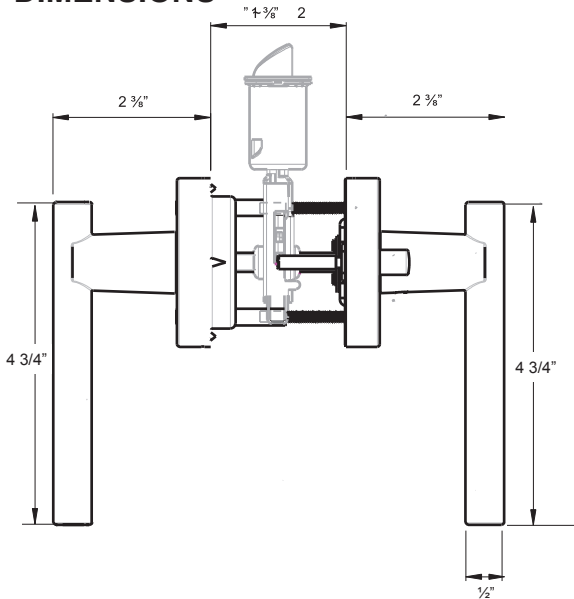

CIRA® GRADE 3

DIMENSIONS

STANDARD SPECIFICATIONS

Door Prep	Cross bore: 2-1/8" Edge bore: 1" Latch face: 1" x 2-1/4"	Latches	Passage/Privacy: 2-3/8" & 2-3/4" 6-way adjustable (9046R) Faceplate: 1" x 2-1/4" round corner Bolt: 1/2" throw
Backset	Fits 2-3/8" and 2-3/4"	Strikes	1-3/4" x 2-1/4" full lip round corner (9103)
Door Thickness	1-3/8" ~ 1-3/4" door standard	Wood Screws	Combination screws that suit both wood or metal door mounting
Door Handing	Non-Handed, Privacy is Reversible.	Features	Privacy Function is Panic Proof

Model	Function	WT/LB	CTN QTY	US15 Satin Nickel	US26 Polished Chrome	US12P Tuscany Bronze
501-CI	Passage	23 Lbs	10 Pcs	Item No. 350511	350516	350517
502-CI	Privacy	24 Lbs	10 Pcs	Item No. 350521	350526	350527
515-CI	Dummy	24 Lbs	20 Pcs	Item No. 350551	350556	350557