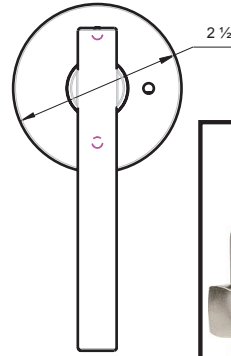

CIRA® GRADE 3

DIMENSIONS

STANDARD SPECIFICATIONS

Door Prep	Cross bore: 2-1/8" Edge bore: 1" Latch face: 1" x 2-1/4"	Latches	Passage/Privacy: 2-3/8" & 2-3/4" 6-way adjustable (9046R) Faceplate: 1" x 2-1/4" round corner Bolt: 1/2" throw
Backset	Fits 2-3/8" and 2-3/4"	Strikes	1-3/4" x 2-1/4" full lip round corner (9103)
Door Thickness	1-3/8" ~ 1-3/4" door standard	Wood Screws	Combination screws that suit both wood or metal door mounting
Door Handing	Non-Handed, Privacy is Reversible.	Features	Privacy Function is Panic Proof

Model	Function	WT/LB	CTN QTY	US15 Satin Nickel	US26 Polished Chrome	US12P Tuscany Bronze
501-CI	Passage	23 Lbs	10 Pcs	Item No. 350511	350516	350517
502-CI	Privacy	24 Lbs	10 Pcs	Item No. 350521	350526	350527
515-CI	Dummy	24 Lbs	20 Pcs	Item No. 350551	350556	350557