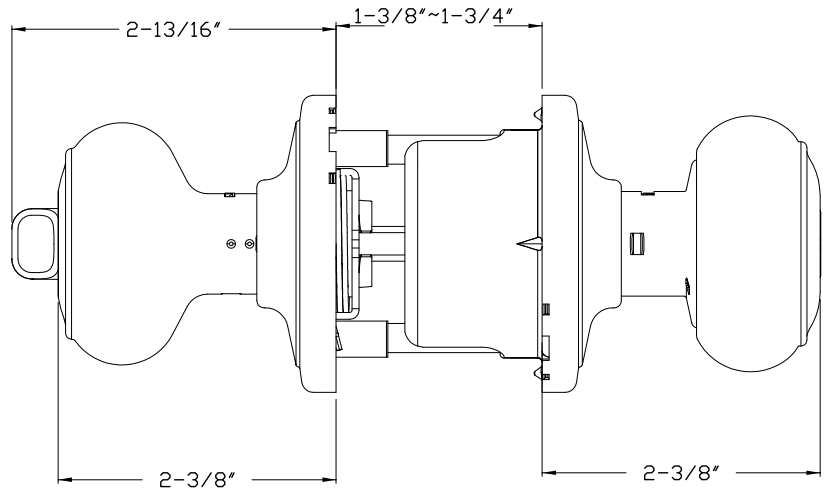

### Specifications

<b>Door Prep</b>	Cross bore: 2-1/8" Edge bore: 1" Latch face: 1" x 2-1/4"	<b>Latches</b>	Entrance: 2-3/8" & 2-3/4" 6-way adjustable Passage/Privacy: 2-3/8" & 2-3/4" 6-way adjustable Faceplate: 1" x 2-1/4" round corner Bolt: 1/2" throw
<b>Backset</b>	Fits 2-3/8" and 2-3/4"	<b>Strikes</b>	1-3/4" x 2-1/4" full lip round corner (9103)
<b>Door Thickness</b>	1-3/8" ~ 1-3/4" door standard	<b>Wood Screws</b>	Combination screws that suit both wood or metal door mounting
<b>Cylinder</b>	SC1 5-pin <b>standard</b> . Entries packed KA5 KW1 5-pin optional	<b>Grade 2 Features</b>	<ul style="list-style-type: none"> <li>• Concealed screws</li> <li>• Panic Proof</li> <li>• UL Rated</li> <li>• Full Protection Collar</li> </ul>