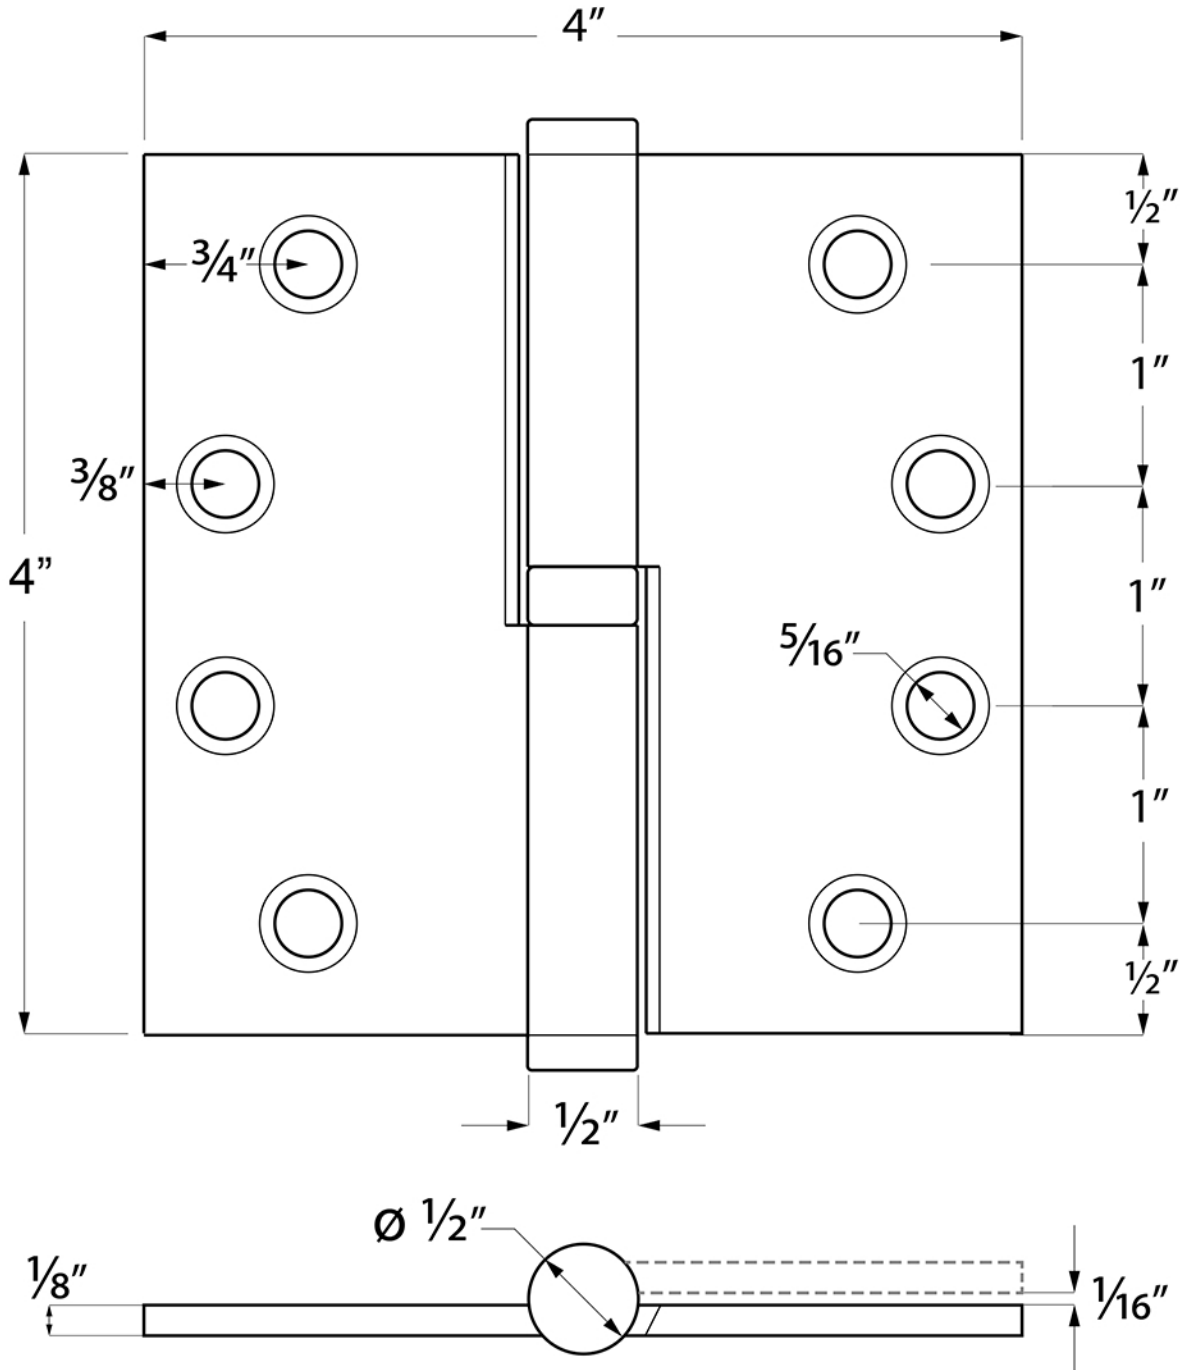

DSBLO4_RH

4"X 4" LIFT-OFF HINGE / RIGHT HAND / SOLID BRASS

DRAWING NOT TO SCALE

NOTE: Deltana reserves the right to constantly improve its products and is not responsible for differences between the product in-hand and the specifications contained in this drawing. We do not recommend to pre-drill holes or pre-cut woods or metals based on the drawing information if the veracity of the specifications has not been proven by the live product.