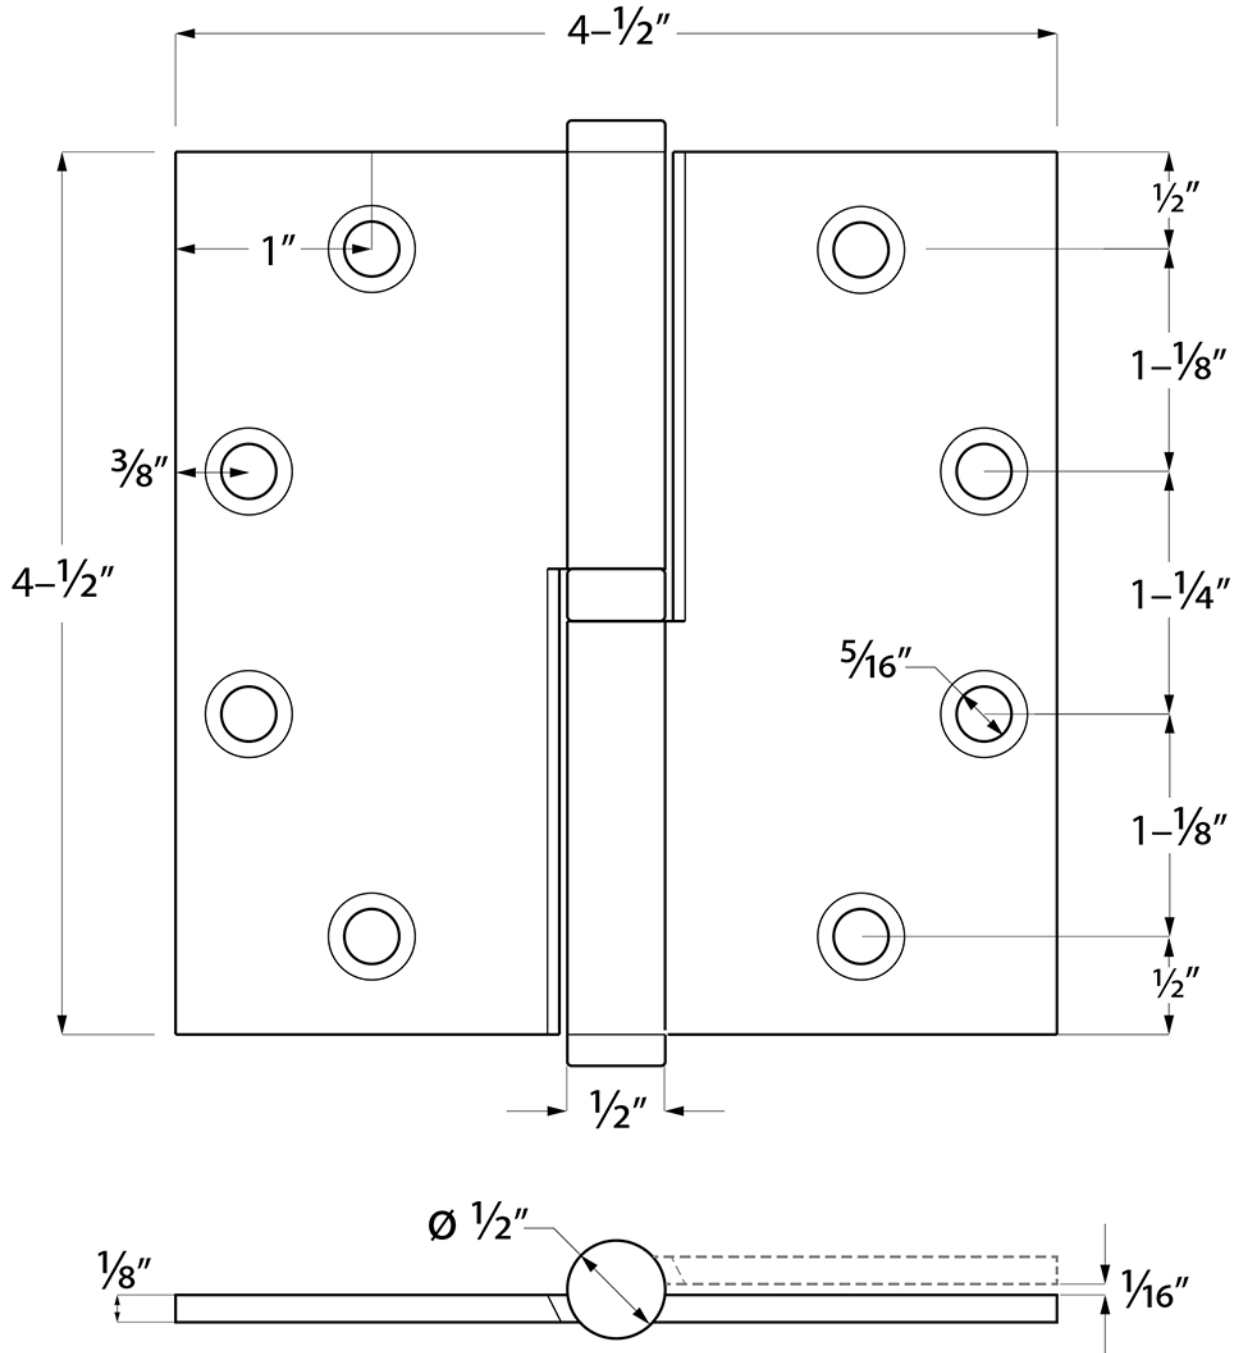

DSBLO45_LH

4.5"X 4.5" LIFT-OFF HINGE / LEFT HAND / SOLID BRASS

DRAWING NOT TO SCALE

NOTE: Deltana reserves the right to constantly improve its products and is not responsible for differences between the product in-hand and the specifications contained in this drawing. We do not recommend to pre-drill holes or pre-cut woods or metals based on the drawing information if the veracity of the specifications has not been proven by the live product.