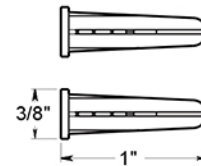

# RNB-1

4" NUMBER 1 / B SERIES WITH RISERS / STAINLESS STEEL

(X2) RAISED INSTALLATION POSTS

(X2) RAISED INSTALLATION SPACERS

(X2) FLAT INSTALLATION POSTS

(X2) PLASTIC ANCHORS

DRAWING NOT TO SCALE

NOTE: Deltana reserves the right to constantly improve its products and is not responsible for differences between the product in-hand and the specifications contained in this drawing. We do not recommend to pre-drill holes or pre-cut woods or metals based on the drawing information if the veracity of the specifications has not been proven by the live product.