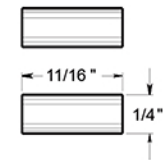

# RNB-1

4" NUMBER 1 / B SERIES WITH RISERS / STAINLESS STEEL

(X2) RAISED INSTALLATION POSTS

(X2) RAISED INSTALLATION SPACERS

(X2) FLAT INSTALLATION POSTS

(X2) PLASTIC ANCHORS

DRAWING NOT TO SCALE

NOTE: Deltana reserves the right to constantly improve its products and is not responsible for differences between the product in-hand and the specifications contained in this drawing. We do not recommend to pre-drill holes or pre-cut woods or metals based on the drawing information if the veracity of the specifications has not been proven by the live product.