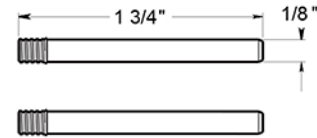

# RNB-1

4" NUMBER 1 / B SERIES WITH RISERS / STAINLESS STEEL

(X2) RAISED INSTALLATION POSTS

(X2) RAISED INSTALLATION SPACERS

(X2) FLAT INSTALLATION POSTS

(X2) PLASTIC ANCHORS

DRAWING NOT TO SCALE

NOTE: Deltana reserves the right to constantly improve its products and is not responsible for differences between the product in-hand and the specifications contained in this drawing. We do not recommend to pre-drill holes or pre-cut woods or metals based on the drawing information if the veracity of the specifications has not been proven by the live product.