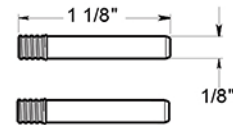

# RNB-1

4" NUMBER 1 / B SERIES WITH RISERS / STAINLESS STEEL

(X2) RAISED INSTALLATION POSTS

(X2) RAISED INSTALLATION SPACERS

(X2) FLAT INSTALLATION POSTS

(X2) PLASTIC ANCHORS

DRAWING NOT TO SCALE

NOTE: Deltana reserves the right to constantly improve its products and is not responsible for differences between the product in-hand and the specifications contained in this drawing. We do not recommend to pre-drill holes or pre-cut woods or metals based on the drawing information if the veracity of the specifications has not been proven by the live product.