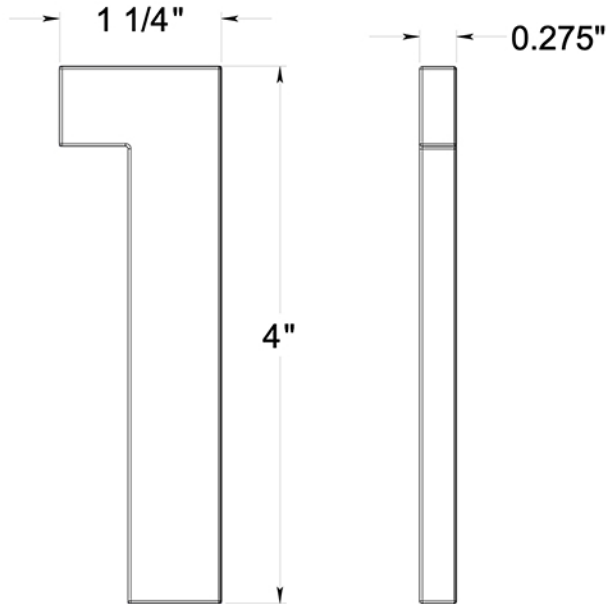

# RNB-1

4" NUMBER 1 / B SERIES WITH RISERS / STAINLESS STEEL

(X2) RAISED INSTALLATION POSTS

(X2) RAISED INSTALLATION SPACERS

(X2) FLAT INSTALLATION POSTS

(X2) PLASTIC ANCHORS

DRAWING NOT TO SCALE

NOTE: Deltana reserves the right to constantly improve its products and is not responsible for differences between the product in-hand and the specifications contained in this drawing. We do not recommend to pre-drill holes or pre-cut woods or metals based on the drawing information if the veracity of the specifications has not been proven by the live product.