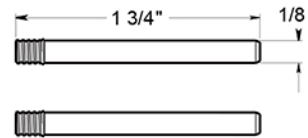

RNB-4

4" NUMBER 4 / B SERIES WITH RISERS / STAINLESS STEEL

(X2) RAISED INSTALLATION POSTS

(X2) RAISED INSTALLATION SPACERS

(X2) FLAT INSTALLATION POSTS

(X2) PLASTIC ANCHORS

DRAWING NOT TO SCALE

NOTE: Deltana reserves the right to constantly improve its products and is not responsible for differences between the product in-hand and the specifications contained in this drawing. We do not recommend to pre-drill holes or pre-cut woods or metals based on the drawing information if the veracity of the specifications has not been proven by the live product.