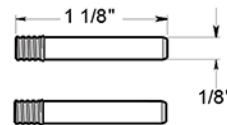

RNB-4

4" NUMBER 4 / B SERIES WITH RISERS / STAINLESS STEEL

(X2) RAISED INSTALLATION POSTS

(X2) RAISED INSTALLATION SPACERS

(X2) FLAT INSTALLATION POSTS

(X2) PLASTIC ANCHORS

DRAWING NOT TO SCALE

NOTE: Deltana reserves the right to constantly improve its products and is not responsible for differences between the product in-hand and the specifications contained in this drawing. We do not recommend to pre-drill holes or pre-cut woods or metals based on the drawing information if the veracity of the specifications has not been proven by the live product.