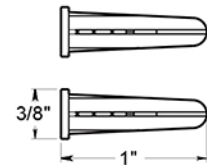

RNB-4

4" NUMBER 4 / B SERIES WITH RISERS / STAINLESS STEEL

(X2) RAISED INSTALLATION POSTS

(X2) RAISED INSTALLATION SPACERS

(X2) FLAT INSTALLATION POSTS

(X2) PLASTIC ANCHORS

DRAWING NOT TO SCALE

NOTE: Deltana reserves the right to constantly improve its products and is not responsible for differences between the product in-hand and the specifications contained in this drawing. We do not recommend to pre-drill holes or pre-cut woods or metals based on the drawing information if the veracity of the specifications has not been proven by the live product.