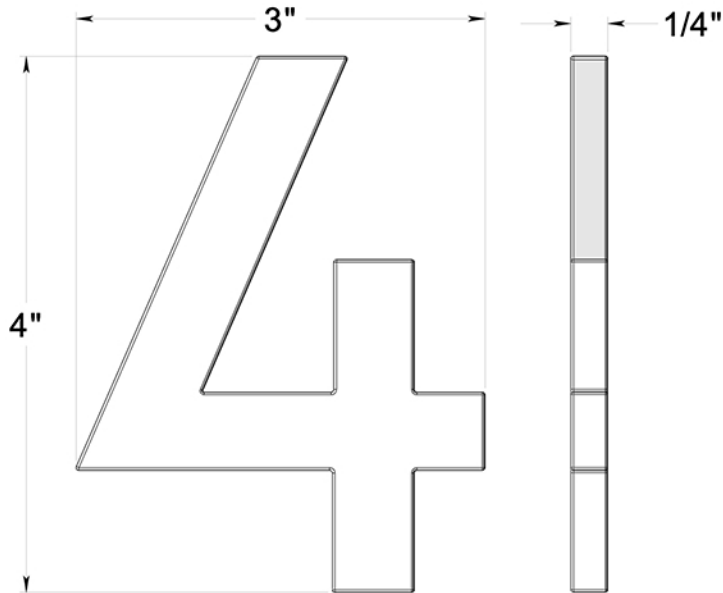

RNB-4

4" NUMBER 4 / B SERIES WITH RISERS / STAINLESS STEEL

(X2) RAISED INSTALLATION POSTS

(X2) RAISED INSTALLATION SPACERS

(X2) FLAT INSTALLATION POSTS

(X2) PLASTIC ANCHORS

DRAWING NOT TO SCALE

NOTE: Deltana reserves the right to constantly improve its products and is not responsible for differences between the product in-hand and the specifications contained in this drawing. We do not recommend to pre-drill holes or pre-cut woods or metals based on the drawing information if the veracity of the specifications has not been proven by the live product.