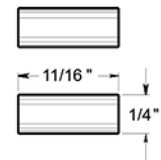

RNB-4

4" NUMBER 4 / B SERIES WITH RISERS / STAINLESS STEEL

(X2) RAISED INSTALLATION POSTS

(X2) RAISED INSTALLATION SPACERS

(X2) FLAT INSTALLATION POSTS

(X2) PLASTIC ANCHORS

DRAWING NOT TO SCALE

NOTE: Deltana reserves the right to constantly improve its products and is not responsible for differences between the product in-hand and the specifications contained in this drawing. We do not recommend to pre-drill holes or pre-cut woods or metals based on the drawing information if the veracity of the specifications has not been proven by the live product.