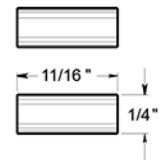

RNE-6

4" NUMBER 6 / E SERIES WITH RISERS / STAINLESS STEEL

(X2) RAISED INSTALLATION POSTS

(X2) RAISED INSTALLATION SPACERS

(X2) FLAT INSTALLATION POSTS

(X2) PLASTIC ANCHORS

DRAWING NOT TO SCALE

NOTE: Deltana reserves the right to constantly improve its products and is not responsible for differences between the product in-hand and the specifications contained in this drawing. We do not recommend to pre-drill holes or pre-cut woods or metals based on the drawing information if the veracity of the specifications has not been proven by the live product.