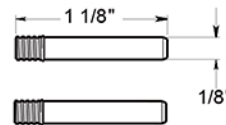

RNE-6

4" NUMBER 6 / E SERIES WITH RISERS / STAINLESS STEEL

(X2) RAISED INSTALLATION POSTS

(X2) RAISED INSTALLATION SPACERS

(X2) FLAT INSTALLATION POSTS

(X2) PLASTIC ANCHORS

DRAWING NOT TO SCALE

NOTE: Deltana reserves the right to constantly improve its products and is not responsible for differences between the product in-hand and the specifications contained in this drawing. We do not recommend to pre-drill holes or pre-cut woods or metals based on the drawing information if the veracity of the specifications has not been proven by the live product.