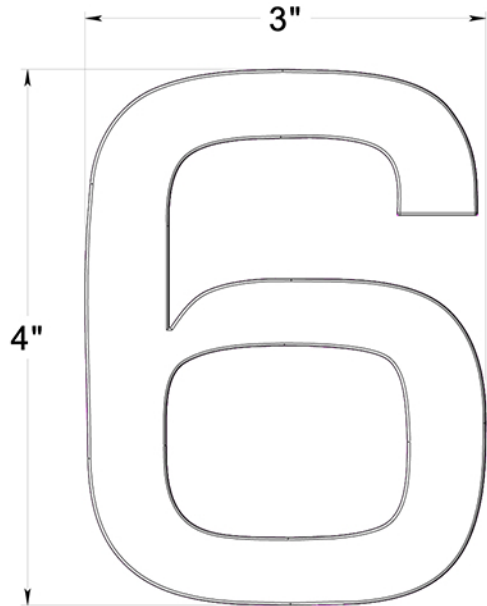

RNE-6

4" NUMBER 6 / E SERIES WITH RISERS / STAINLESS STEEL

(X2) RAISED INSTALLATION POSTS

(X2) RAISED INSTALLATION SPACERS

(X2) FLAT INSTALLATION POSTS

(X2) PLASTIC ANCHORS

DRAWING NOT TO SCALE

NOTE: Deltana reserves the right to constantly improve its products and is not responsible for differences between the product in-hand and the specifications contained in this drawing. We do not recommend to pre-drill holes or pre-cut woods or metals based on the drawing information if the veracity of the specifications has not been proven by the live product.