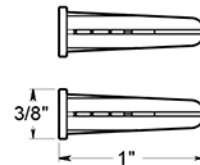

RNE-6

4" NUMBER 6 / E SERIES WITH RISERS / STAINLESS STEEL

(X2) RAISED INSTALLATION POSTS

(X2) RAISED INSTALLATION SPACERS

(X2) FLAT INSTALLATION POSTS

(X2) PLASTIC ANCHORS

DRAWING NOT TO SCALE

NOTE: Deltana reserves the right to constantly improve its products and is not responsible for differences between the product in-hand and the specifications contained in this drawing. We do not recommend to pre-drill holes or pre-cut woods or metals based on the drawing information if the veracity of the specifications has not been proven by the live product.