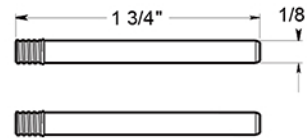

RNE-6

4" NUMBER 6 / E SERIES WITH RISERS / STAINLESS STEEL

(X2) RAISED INSTALLATION POSTS

(X2) RAISED INSTALLATION SPACERS

(X2) FLAT INSTALLATION POSTS

(X2) PLASTIC ANCHORS

DRAWING NOT TO SCALE

NOTE: Deltana reserves the right to constantly improve its products and is not responsible for differences between the product in-hand and the specifications contained in this drawing. We do not recommend to pre-drill holes or pre-cut woods or metals based on the drawing information if the veracity of the specifications has not been proven by the live product.