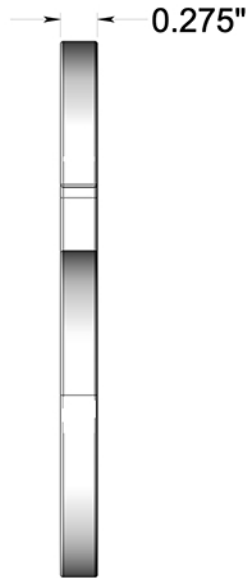

RNE-6

4" NUMBER 6 / E SERIES WITH RISERS / STAINLESS STEEL

(X2) RAISED INSTALLATION POSTS

(X2) RAISED INSTALLATION SPACERS

(X2) FLAT INSTALLATION POSTS

(X2) PLASTIC ANCHORS

DRAWING NOT TO SCALE

NOTE: Deltana reserves the right to constantly improve its products and is not responsible for differences between the product in-hand and the specifications contained in this drawing. We do not recommend to pre-drill holes or pre-cut woods or metals based on the drawing information if the veracity of the specifications has not been proven by the live product.