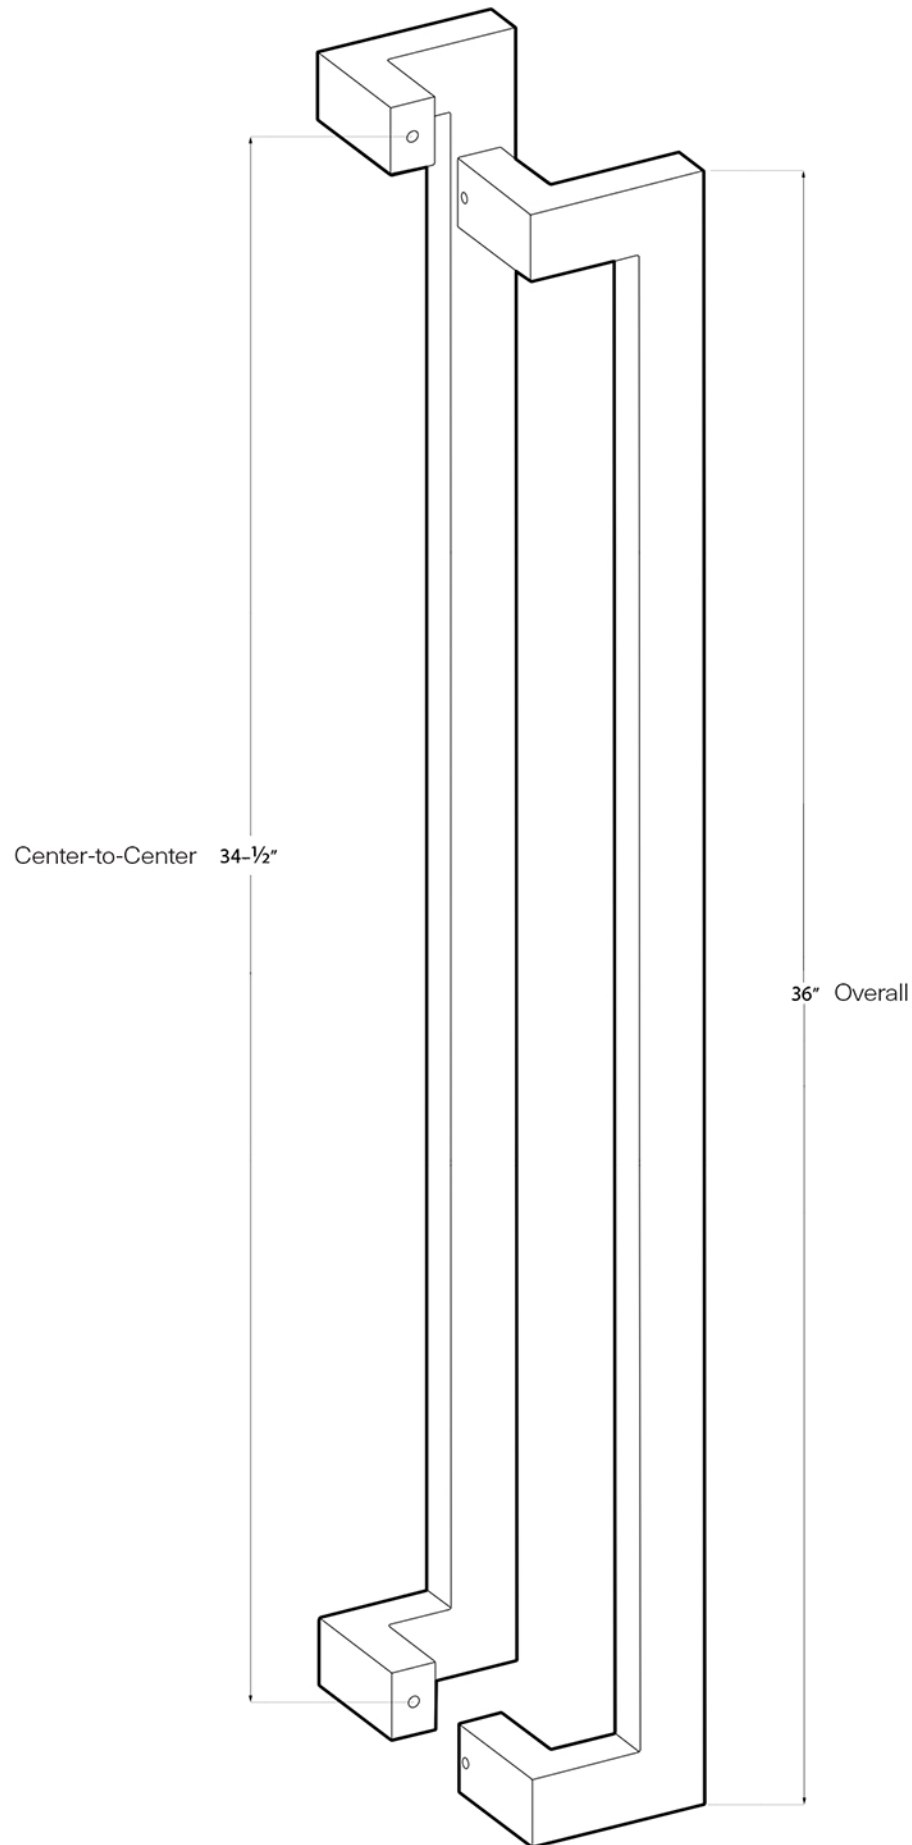

# SSPOBB36

MODERN OFFSET PULLS / 36" / BACK-TO-BACK / STAINLESS STEEL

**DRAWING NOT TO SCALE**

NOTE: Deltana reserves the right to constantly improve its products and is not responsible for differences between the product in-hand and the specifications contained in this drawing. We do not recommend to pre-drill holes or pre-cut woods or metals based on the drawing information if the veracity of the specifications has not been proven by the live product.