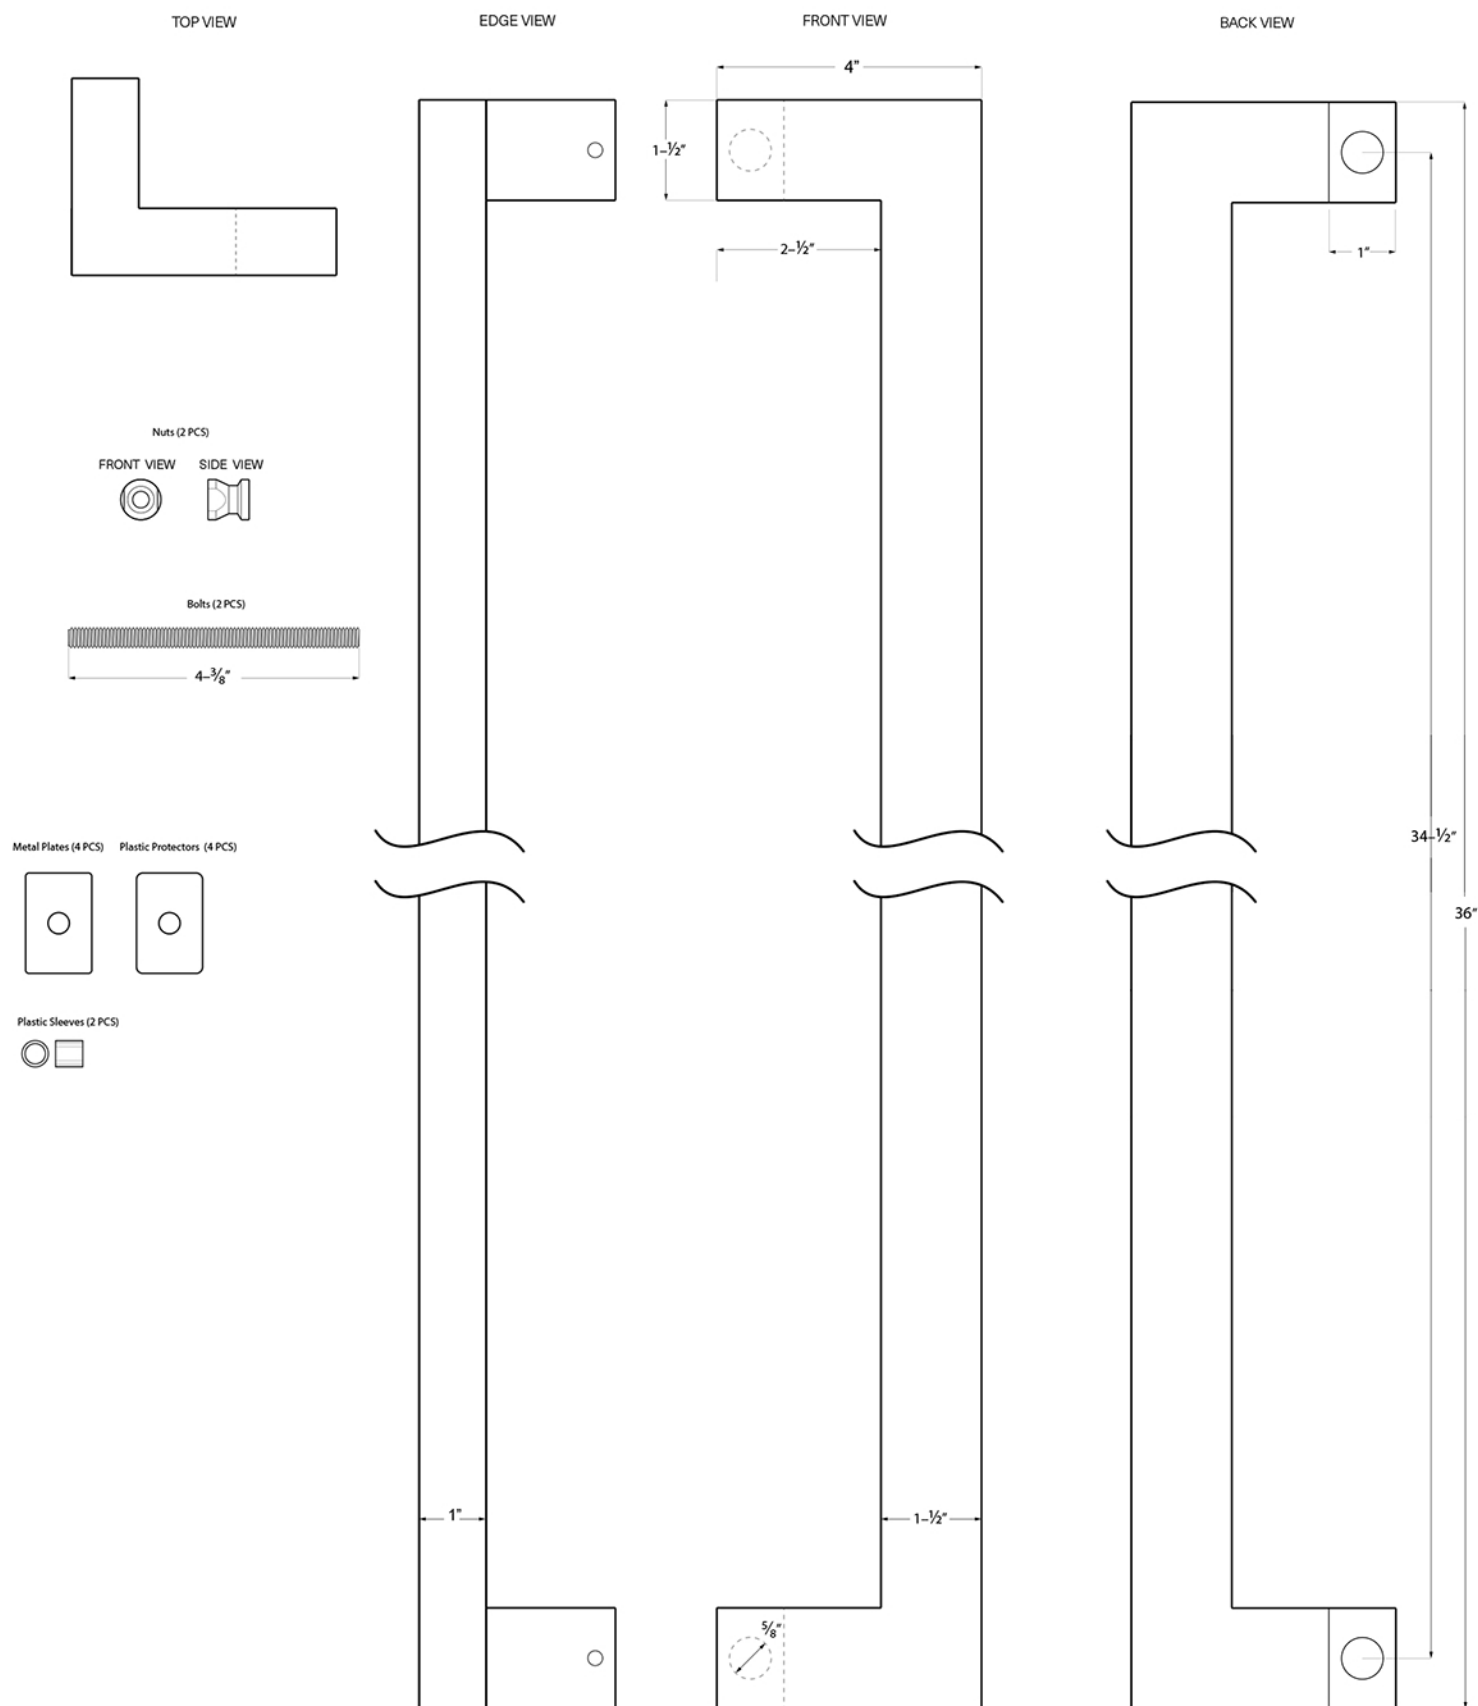

# SSPOBB36

MODERN OFFSET PULLS / 36" / BACK-TO-BACK / STAINLESS STEEL

**DRAWING NOT TO SCALE**

NOTE: Deltana reserves the right to constantly improve its products and is not responsible for differences between the product in-hand and the specifications contained in this drawing. We do not recommend to pre-drill holes or pre-cut woods or metals based on the drawing information if the veracity of the specifications has not been proven by the live product.