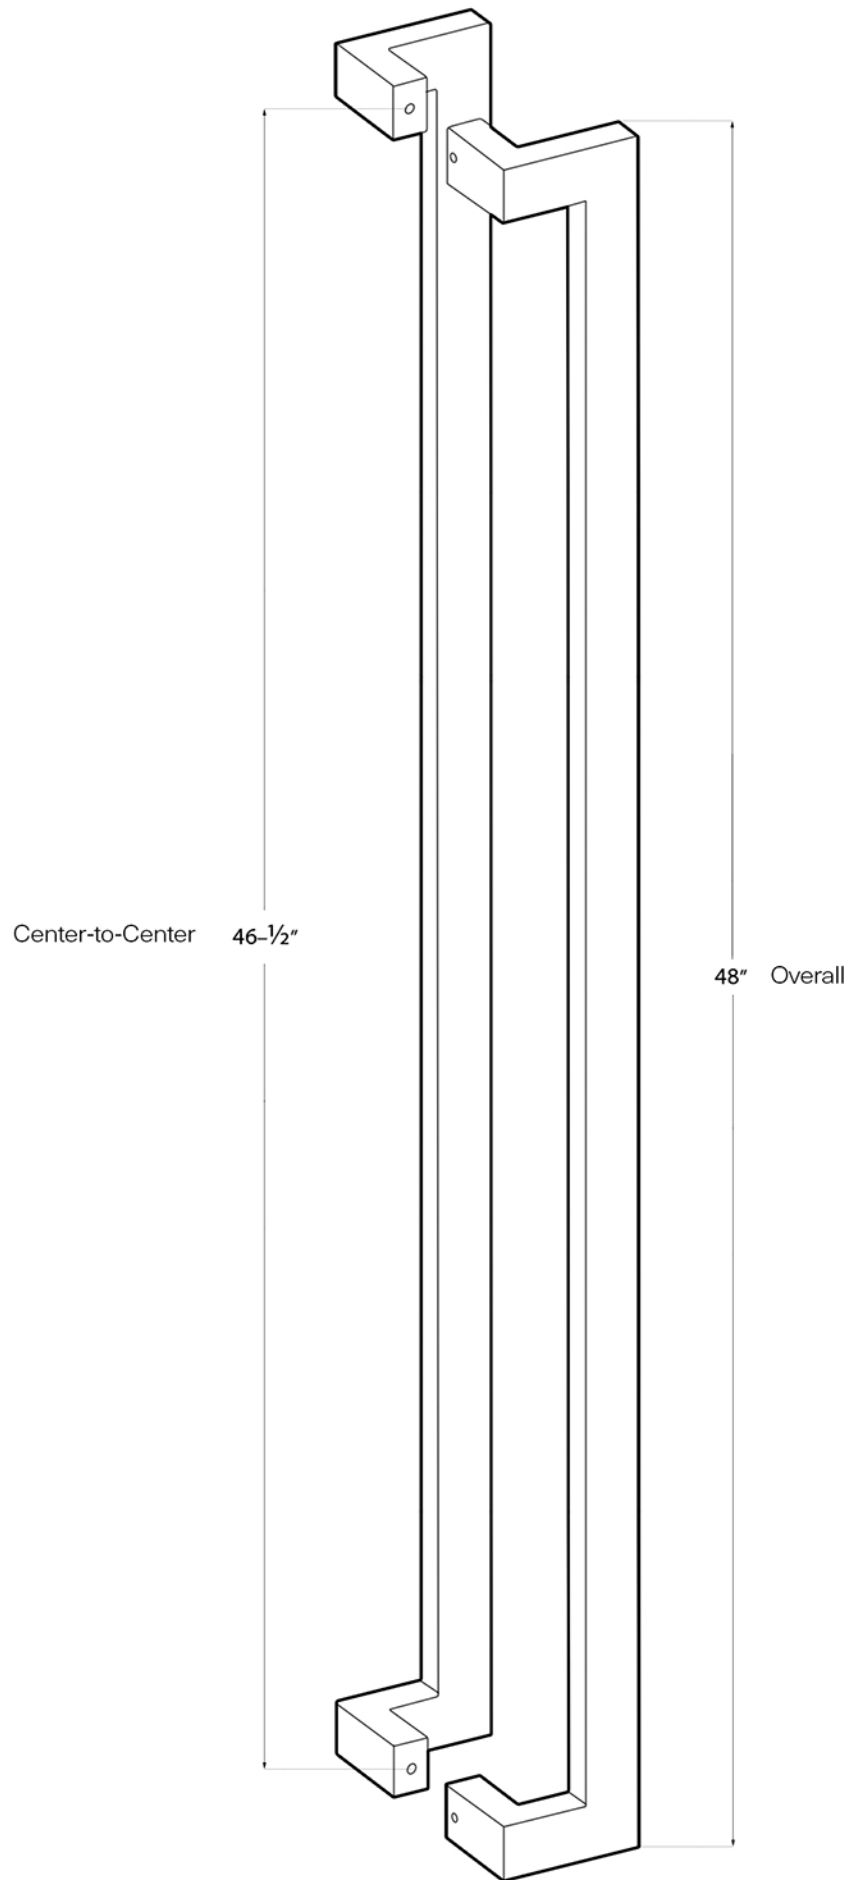

SSPOBB48

MODERN OFFSET PULLS / 48" / BACK-TO-BACK / STAINLESS STEEL

DRAWING NOT TO SCALE

NOTE: Deltana reserves the right to constantly improve its products and is not responsible for differences between the product in-hand and the specifications contained in this drawing. We do not recommend to pre-drill holes or pre-cut woods or metals based on the drawing information if the veracity of the specifications has not been proven by the live product.