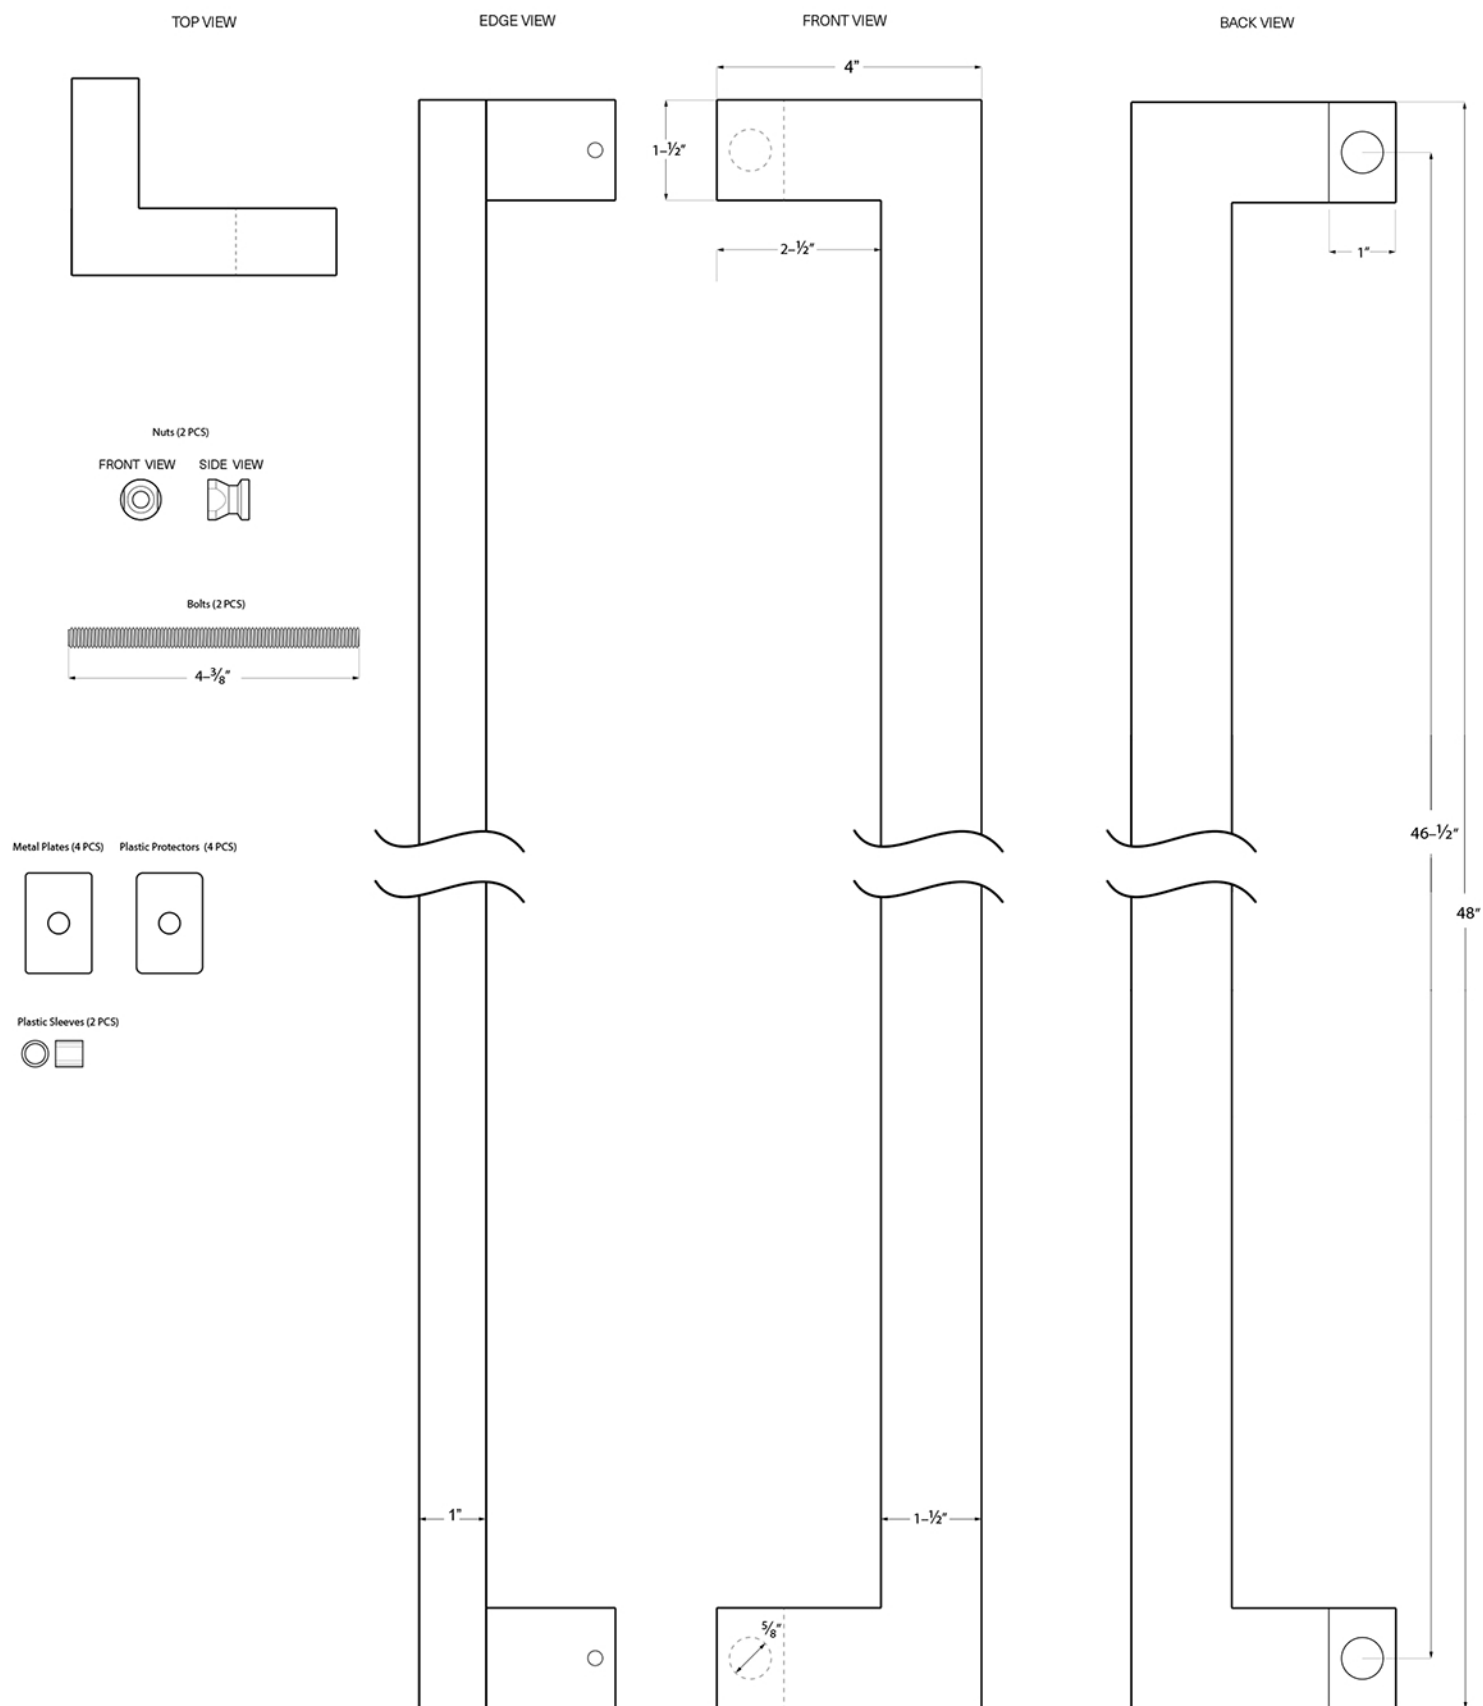

SSPOBB48

MODERN OFFSET PULLS / 48" / BACK-TO-BACK / STAINLESS STEEL

DRAWING NOT TO SCALE

NOTE: Deltana reserves the right to constantly improve its products and is not responsible for differences between the product in-hand and the specifications contained in this drawing. We do not recommend to pre-drill holes or pre-cut woods or metals based on the drawing information if the veracity of the specifications has not been proven by the live product.