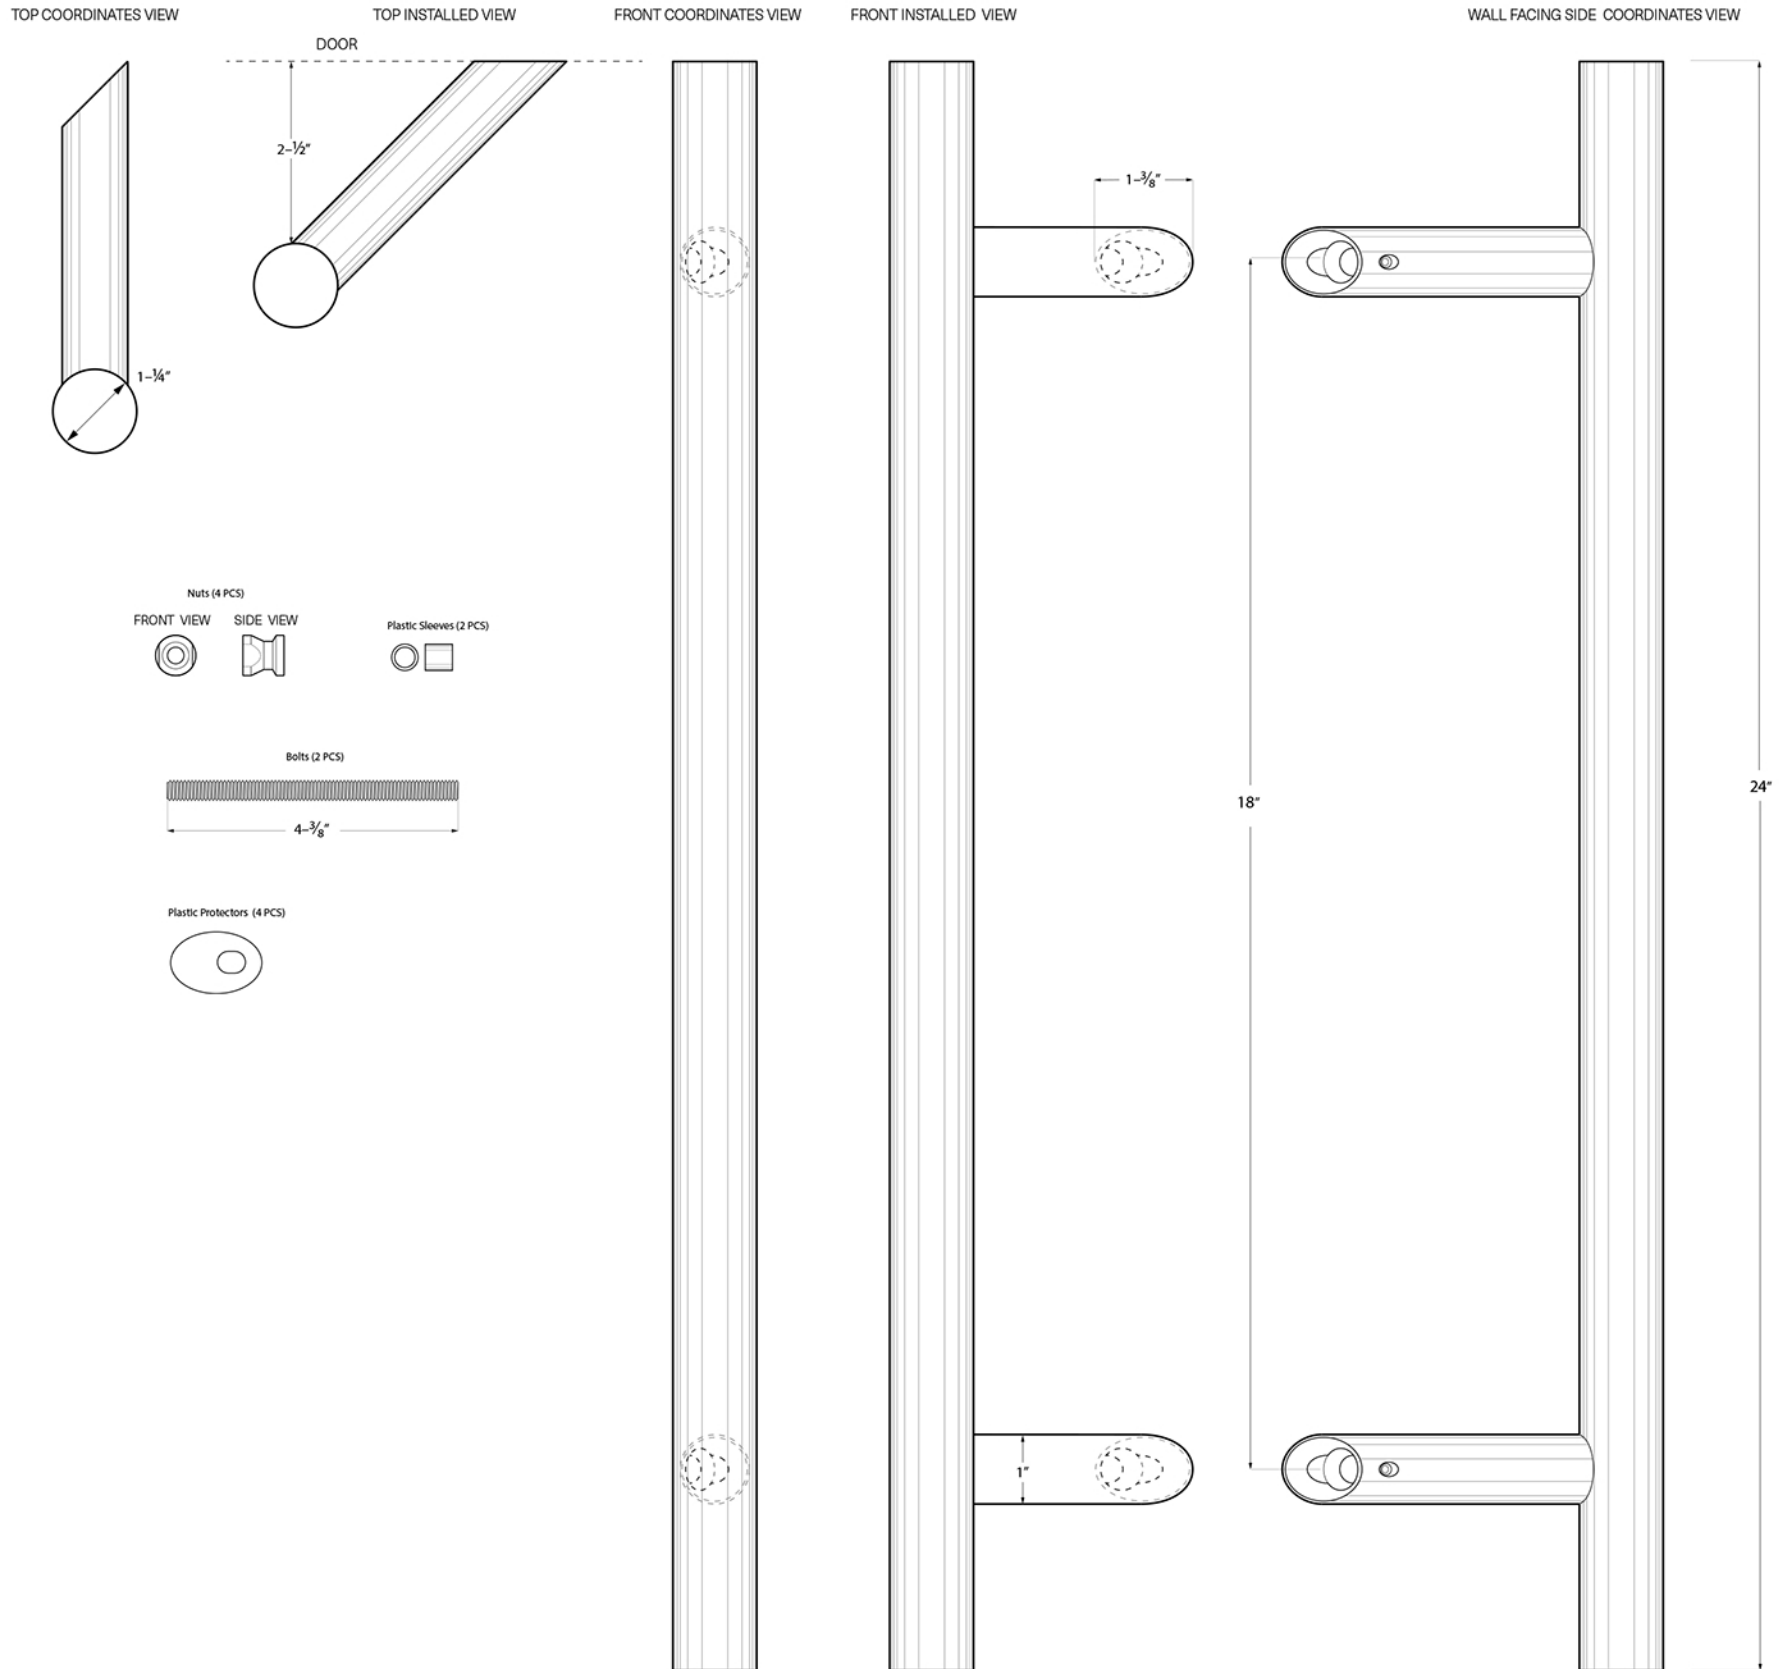

# SSPORBB24

ROUND OFFSET PULLS / 24" / BACK-TO-BACK / STAINLESS STEEL

**DRAWING NOT TO SCALE**

NOTE: Deltana reserves the right to constantly improve its products and is not responsible for differences between the product in-hand and the specifications contained in this drawing. We do not recommend to pre-drill holes or pre-cut woods or metals based on the drawing information if the veracity of the specifications has not been proven by the live product.