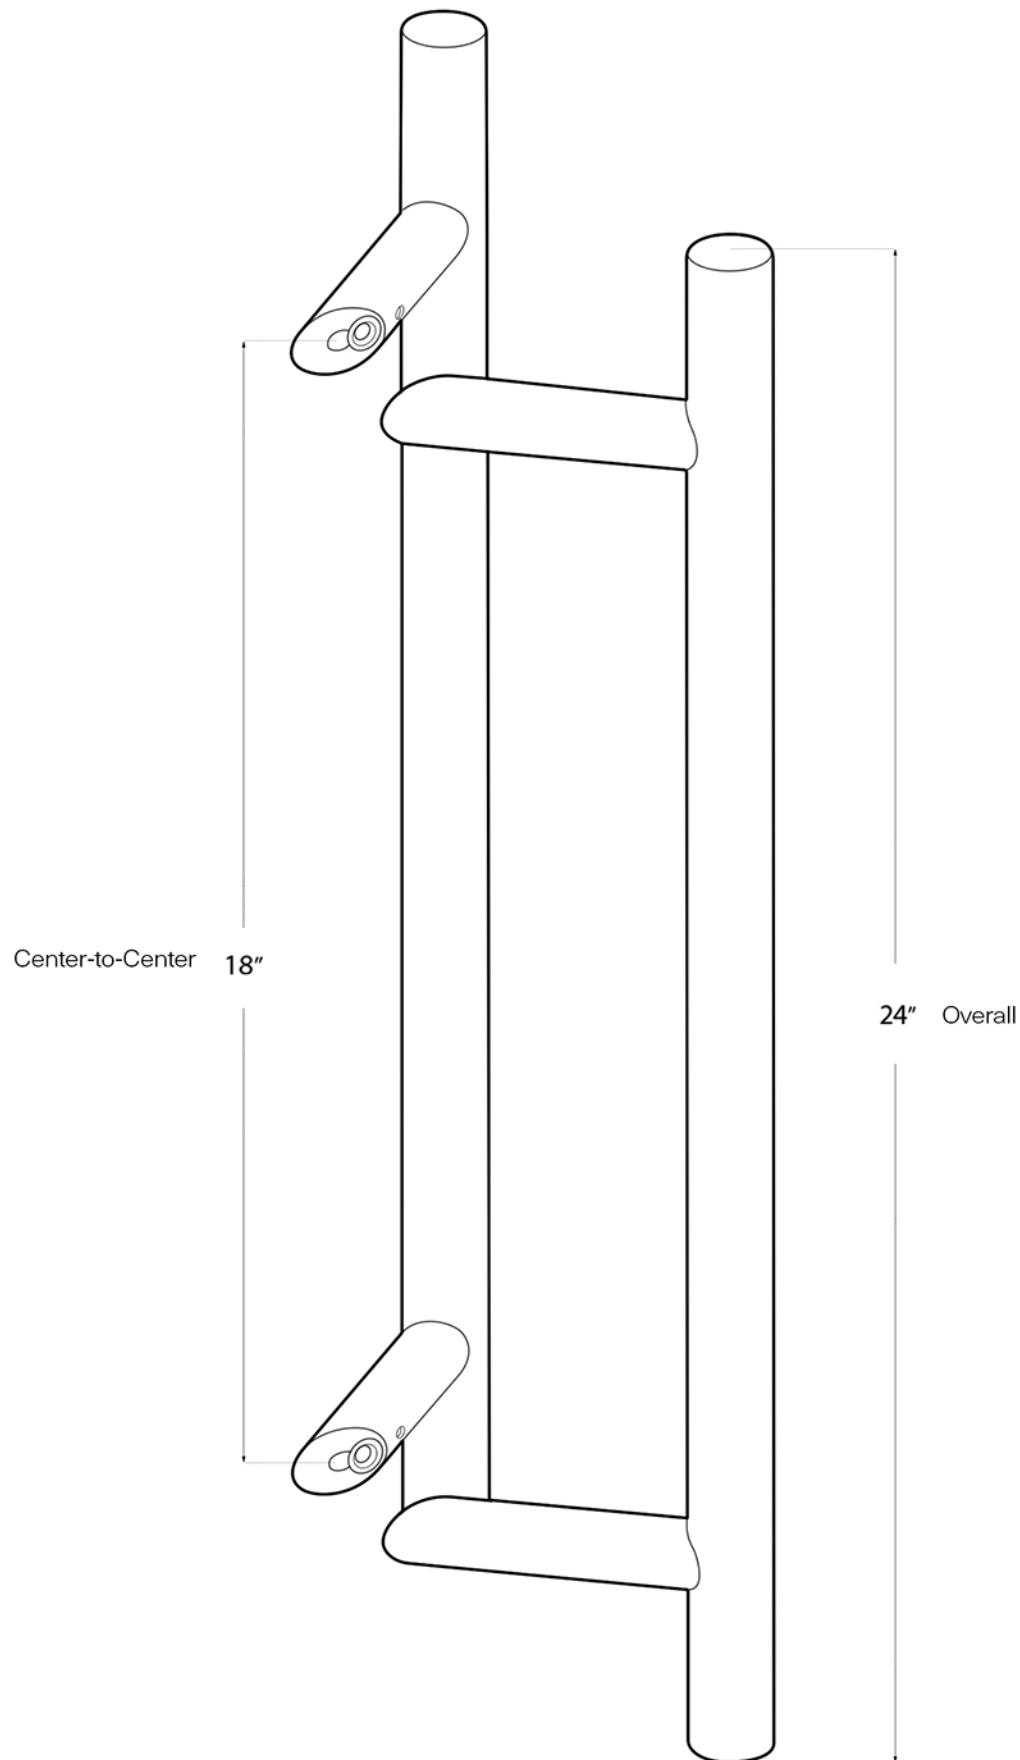

# SSPORBB24

ROUND OFFSET PULLS / 24" / BACK-TO-BACK / STAINLESS STEEL

**DRAWING NOT TO SCALE**

NOTE: Deltana reserves the right to constantly improve its products and is not responsible for differences between the product in-hand and the specifications contained in this drawing. We do not recommend to pre-drill holes or pre-cut woods or metals based on the drawing information if the veracity of the specifications has not been proven by the live product.