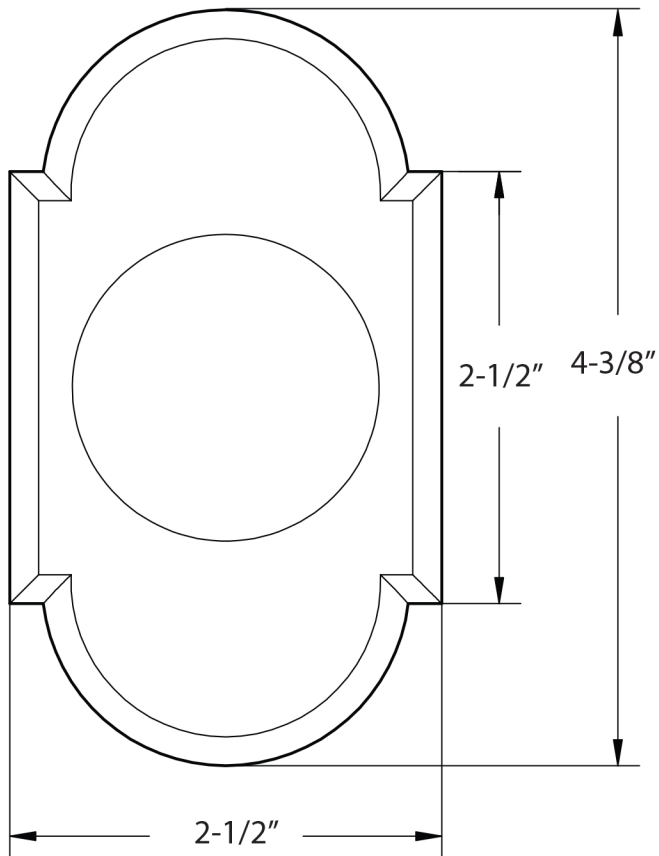

TUBULAR POCKET DOOR LOCKS

EMTEK®

#8 TUBULAR POCKET
PASSAGE, OUTSIDE TRIM

#8 TUBULAR POCKET
PASSAGE, INSIDE TRIM