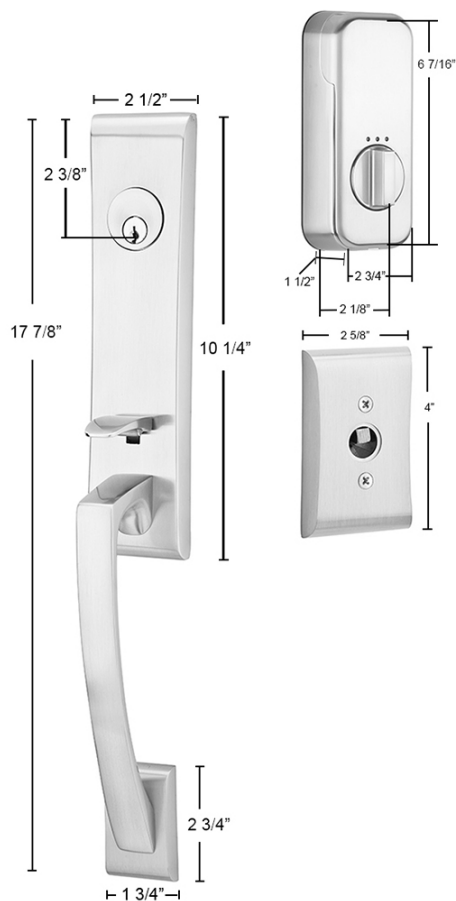

EMPowered™

**EMPowered™ Product Features:**

- Standard door prep 2 1/8" bore.
- Fits standard door thickness of 1 1/2" to 2 1/4".
- Complete set includes both 2 3/8" and 2 3/4" latches, strike plates and 4 AA batteries.
- EMPowered Deadbolt only available with square corner latch face plate.
- Tapered Deadbolt
- Emtek's standard mechanical and finish warranties along with a 1 year warranty on electronic components.

BACKLIT KEYPAD - Keypad wakes with a touch and includes numbers that won't wear off.

OPTIONAL SETTINGS - Customized auto re-lock, privacy mode and tamper alarms with the lock settings.

MOTORIZED DEADBOLT - Quiet motor with tapered deadbolt to accommodate misaligned doors.

SIMPLE INSTALLATION - Replaces existing deadbolt with just a screwdriver.

WEATHER PROTECTED - Rubber gasket increases protection against outdoor environments.

MANAGE CODES - Create up to 25 user PIN codes to share with friends and family. Unlimited codes with Yale Access App.

EMPowered™ SMART Lock Features:

CONTROL FROM ANYWHERE - Includes the Yale Connect Wi-Fi Bridge so you can lock and unlock from anywhere using your Yale Access app.

SHARE ACCESS - Grant access to your home for the people you trust. Give permanent/temporary access or set a unique access schedule.