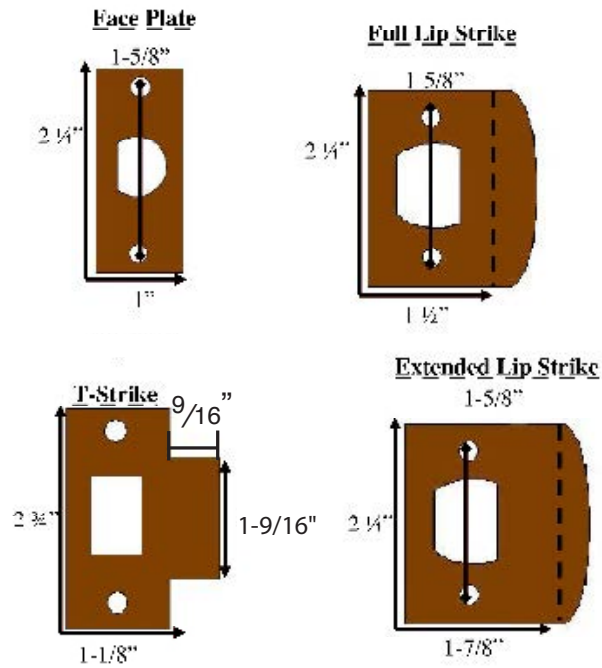

Face and Strike Plates