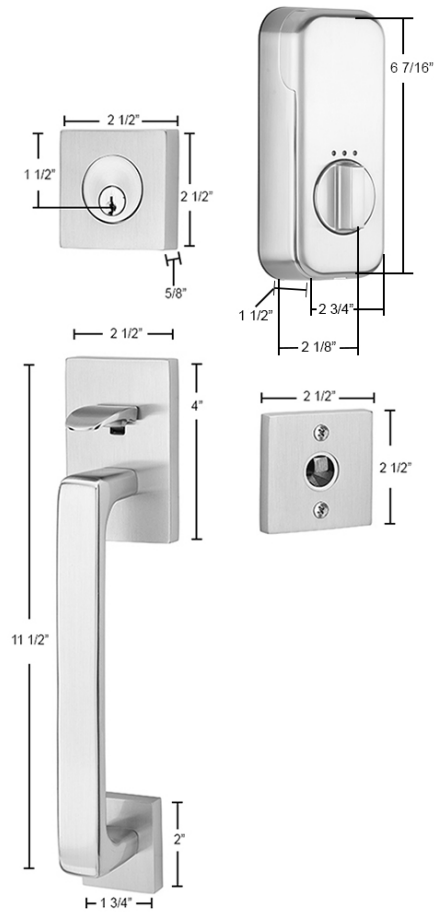

# EMPowered Smart Lock Upgrade

Baden Handleset

EMTEK®

EMPowered™

## EMPowered™ Product Features:

- Standard door prep 2 1/8" bore.
- Fits standard door thickness of 1 1/2" to 2 1/4".
- Complete set includes both 2 3/8" and 2 3/4" latches, strike plates and 4 AA batteries.
- EMPowered Deadbolt only available with square corner latch face plate.
- Tapered Deadbolt
- Emtek's standard mechanical and finish warranties along with a 1 year warranty on electronic components.

**BACKLIT KEYPAD** - Keypad wakes with a touch and includes numbers that won't wear off.

**OPTIONAL SETTINGS** - Customized auto re-lock, privacy mode and tamper alarms with the lock settings.

**MOTORIZED DEADBOLT** - Quiet motor with tapered deadbolt to accommodate misaligned doors.

**SIMPLE INSTALLATION** - Replaces existing deadbolt with just a screwdriver.

**WEATHER PROTECTED** - Rubber gasket increases protection against outdoor environments.

**MANAGE CODES** - Create up to 25 user PIN codes to share with friends and family. Unlimited codes with Yale Access App.