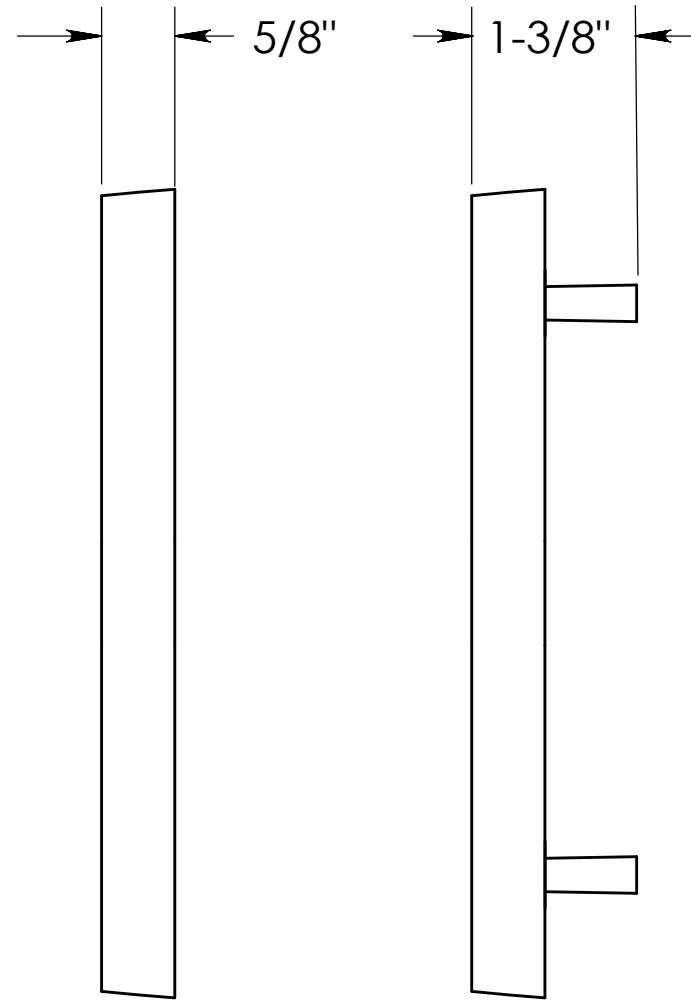

Front View

Side View
(without Standoff)

Side View
(with Standoffs)

Threaded Rod
Includes 2 Lengths

**Breakaway
Screw**

Anchor

**Optional
Standoff**