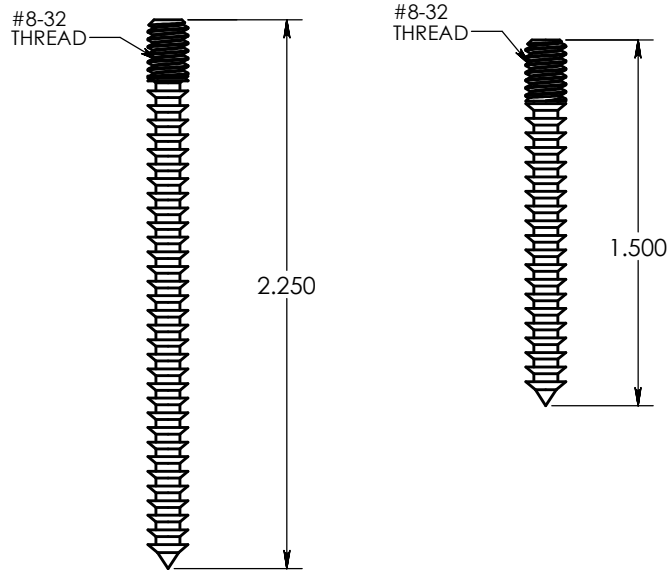

Front View

Side View  
(without Standoff)

Side View  
(with Standoffs)

**Threaded Rod**  
Includes 2 Lengths

**Breakaway  
Screw**

**Anchor**

**Optional  
Standoff**