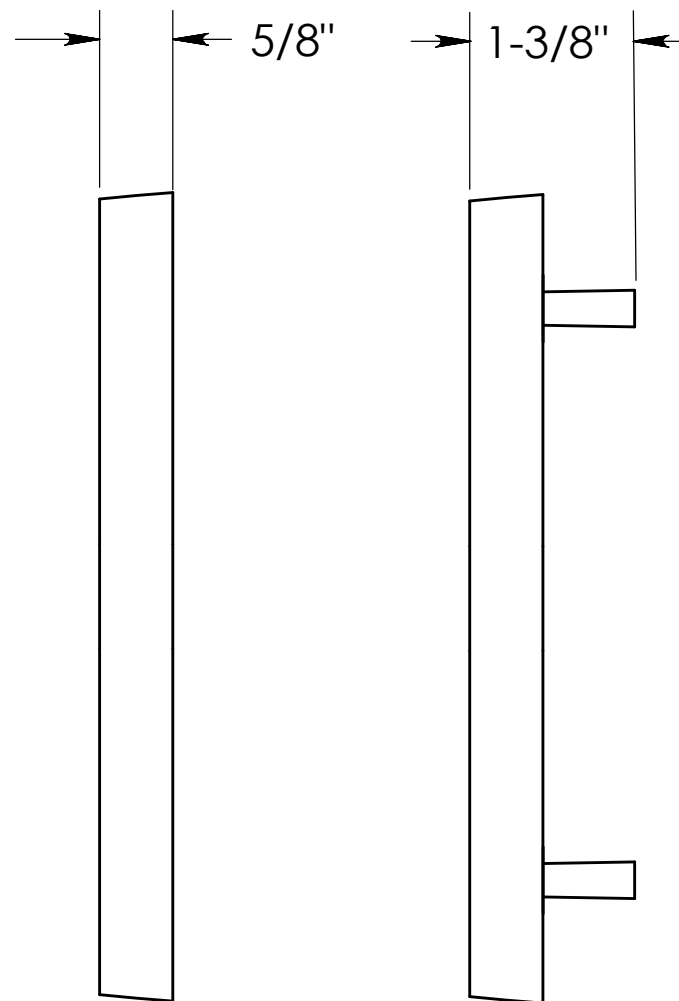

Front View

Side View
(without Standoff)

Side View
(with Standoffs)

Threaded Rod
Includes 2 Lengths

**Breakaway
Screw**

Anchor

**Optional
Standoff**